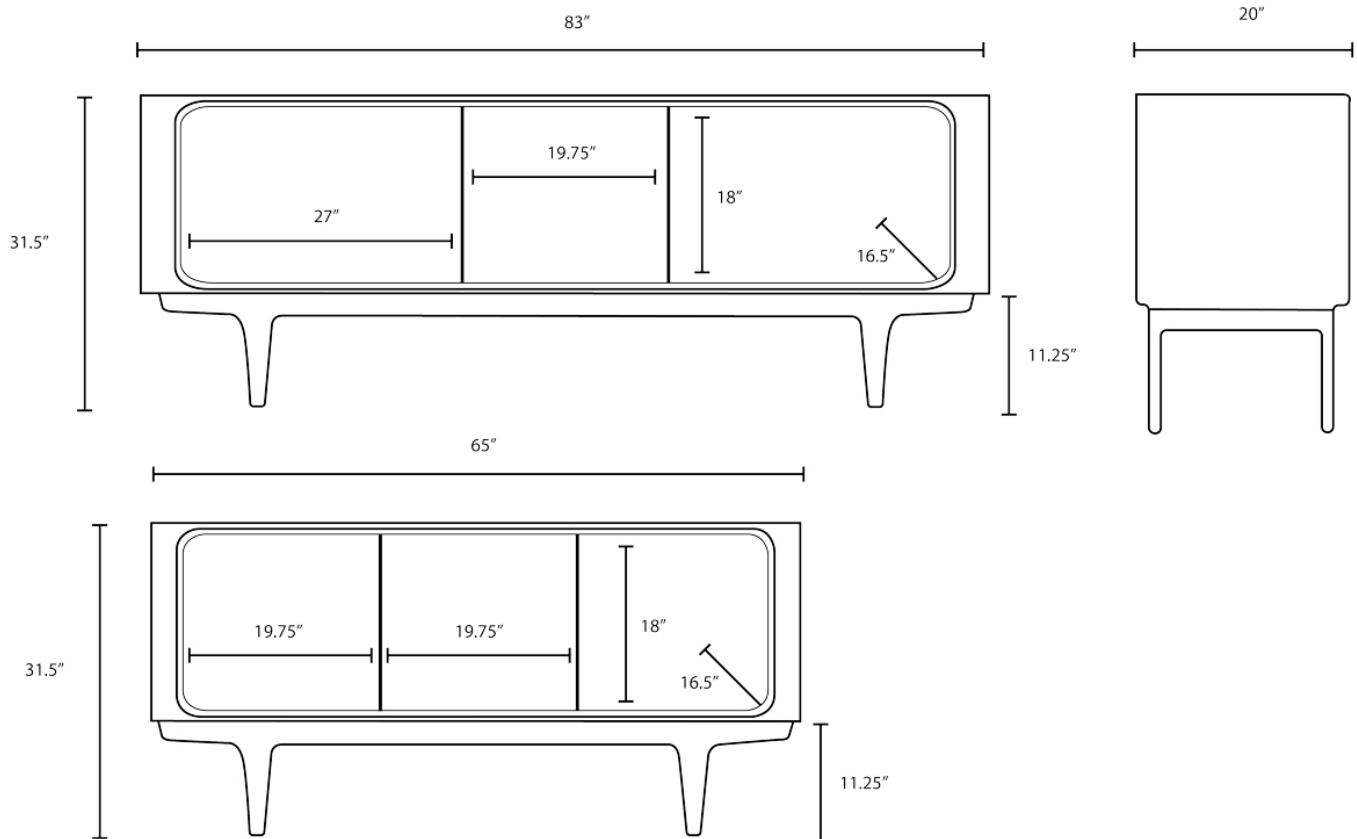

Bernh. Pedersen & Son Sideboard No. 142

Sideboard No. 142 - 65"

- External width: 65"
- External depth: 20"
- External height: 31.5"
- Internal height: 18"
- Internal width: 19.75"
- Internal depth: 16.5"
- Bottom Leg to frame height: 11.25"

Sideboard No. 142 - 83"

- External width: 83"
- External depth: 20"
- External height: 31.5"
- Internal height: 18"
- Internal L/R cabinet width: 27"
- Internal center cabinet width: 19.75"
- Internal depth: 16.5"
- Bottom Leg to frame height: 11.25"