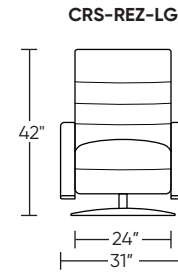

Please use actual leather, fabric, Crypton®, Sunbrella® and Ultrasuede® swatches when specifying furniture as the colors shown may vary due to the printing process.

Wall Clearance: ST - 18", LG - 19", XL - 20"

Scale: 1/4 inch = 1 foot
All dimensions are approximate and subject to change.
Specify components from the sitting position.