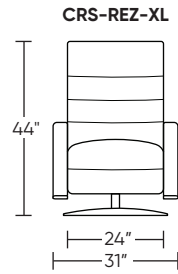

Please use actual leather, fabric, Crypton®, Sunbrella® and Ultrasuede® swatches when specifying furniture as the colors shown may vary due to the printing process.

Wall Clearance: ST - 18", LG - 19", XL - 20"

Scale: 1/4 inch = 1 foot
All dimensions are approximate and subject to change.
Specify components from the sitting position.