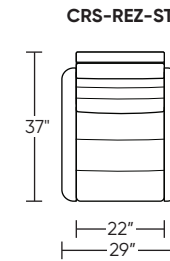

Please use actual leather, fabric, Crypton®, Sunbrella® and Ultrasuede® swatches when specifying furniture as the colors shown may vary due to the printing process.

Wall Clearance: ST - 18", LG - 19", XL - 20"

Scale: 1/4 inch = 1 foot
All dimensions are approximate and subject to change.
Specify components from the sitting position.