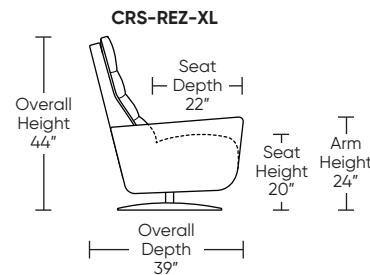

Standard Features:

- Advanced unidirectional suspension system
- Premium high-density, high-resiliency foam seat cushion
- Down encased cushioning
- Channel detail on back and seat cushion
- Semi-attached back cushion
- Tight seat cushion
- Single-needle top-stitch
- Power articulating headrest
- Fully reclines into an optimal "zero gravity" position
- Motorized recliner with an in-arm control panel that is easy to use and includes a USB charging port
- Motor and electronics have a three-year warranty
- Limited lifetime warranty on frame and suspension
- Ten-year warranty on mechanism
- Quick-ship delivery

Please use actual leather, fabric, Crypton®, Sunbrella® and Ultrasuede® swatches when specifying furniture as the colors shown may vary due to the printing process.

Wall Clearance: ST - 18", LG - 19", XL - 20"

Scale: 1/4 inch = 1 foot
All dimensions are approximate and subject to change.
Specify components from the sitting position.