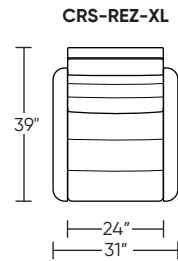

Please use actual leather, fabric, Crypton®, Sunbrella® and Ultrasuede® swatches when specifying furniture as the colors shown may vary due to the printing process.

Wall Clearance: ST - 18", LG - 19", XL - 20"

Scale: 1/4 inch = 1 foot
All dimensions are approximate and subject to change.
Specify components from the sitting position.