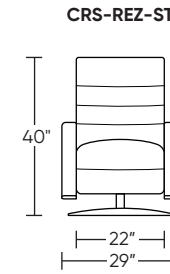

Please use actual leather, fabric, Crypton®, Sunbrella® and Ultrasuede® swatches when specifying furniture as the colors shown may vary due to the printing process.

Wall Clearance: ST - 18", LG - 19", XL - 20"

Scale: 1/4 inch = 1 foot
All dimensions are approximate and subject to change.
Specify components from the sitting position.