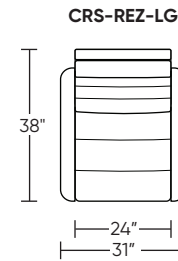

Please use actual leather, fabric, Crypton®, Sunbrella® and Ultrasuede® swatches when specifying furniture as the colors shown may vary due to the printing process.

Wall Clearance: ST - 18", LG - 19", XL - 20"

Scale: 1/4 inch = 1 foot
All dimensions are approximate and subject to change.
Specify components from the sitting position.