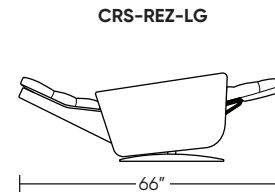

Please use actual leather, fabric, Crypton®, Sunbrella® and Ultrasuede® swatches when specifying furniture as the colors shown may vary due to the printing process.

Wall Clearance: ST - 18", LG - 19", XL - 20"

Scale: 1/4 inch = 1 foot
All dimensions are approximate and subject to change.
Specify components from the sitting position.