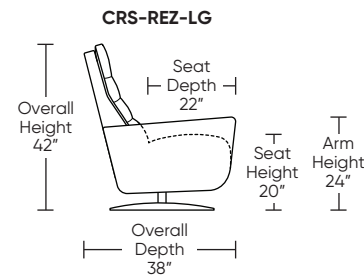

Standard Features:

- Advanced unidirectional suspension system
- Premium high-density, high-resiliency foam seat cushion
- Down encased cushioning
- Channel detail on back and seat cushion
- Semi-attached back cushion
- Tight seat cushion
- Single-needle top-stitch
- Power articulating headrest
- Fully reclines into an optimal "zero gravity" position
- Motorized recliner with an in-arm control panel that is easy to use and includes a USB charging port
- Motor and electronics have a three-year warranty
- Limited lifetime warranty on frame and suspension
- Ten-year warranty on mechanism
- Quick-ship delivery

Please use actual leather, fabric, Crypton®, Sunbrella® and Ultrasuede® swatches when specifying furniture as the colors shown may vary due to the printing process.

Wall Clearance: ST - 18", LG - 19", XL - 20"

Scale: 1/4 inch = 1 foot
All dimensions are approximate and subject to change.
Specify components from the sitting position.