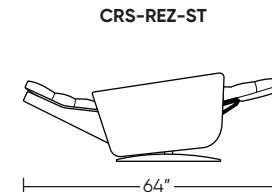

Please use actual leather, fabric, Crypton®, Sunbrella® and Ultrasuede® swatches when specifying furniture as the colors shown may vary due to the printing process.

Wall Clearance: ST - 18", LG - 19", XL - 20"

Scale: 1/4 inch = 1 foot
All dimensions are approximate and subject to change.
Specify components from the sitting position.