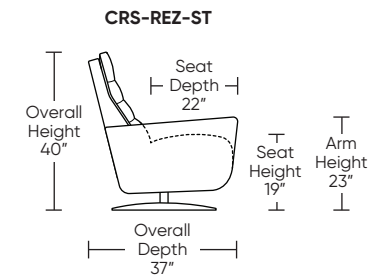

Standard Features:

- Advanced unidirectional suspension system
- Premium high-density, high-resiliency foam seat cushion
- Down encased cushioning
- Channel detail on back and seat cushion
- Semi-attached back cushion
- Tight seat cushion
- Single-needle top-stitch
- Power articulating headrest
- Fully reclines into an optimal "zero gravity" position
- Motorized recliner with an in-arm control panel that is easy to use and includes a USB charging port
- Motor and electronics have a three-year warranty
- Limited lifetime warranty on frame and suspension
- Ten-year warranty on mechanism
- Quick-ship delivery

Please use actual leather, fabric, Crypton®, Sunbrella® and Ultrasuede® swatches when specifying furniture as the colors shown may vary due to the printing process.

Wall Clearance: ST - 18", LG - 19", XL - 20"

Scale: 1/4 inch = 1 foot
All dimensions are approximate and subject to change.
Specify components from the sitting position.