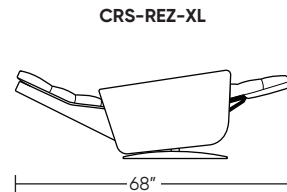

Please use actual leather, fabric, Crypton®, Sunbrella® and Ultrasuede® swatches when specifying furniture as the colors shown may vary due to the printing process.

Wall Clearance: ST - 18", LG - 19", XL - 20"

Scale: 1/4 inch = 1 foot
All dimensions are approximate and subject to change.
Specify components from the sitting position.