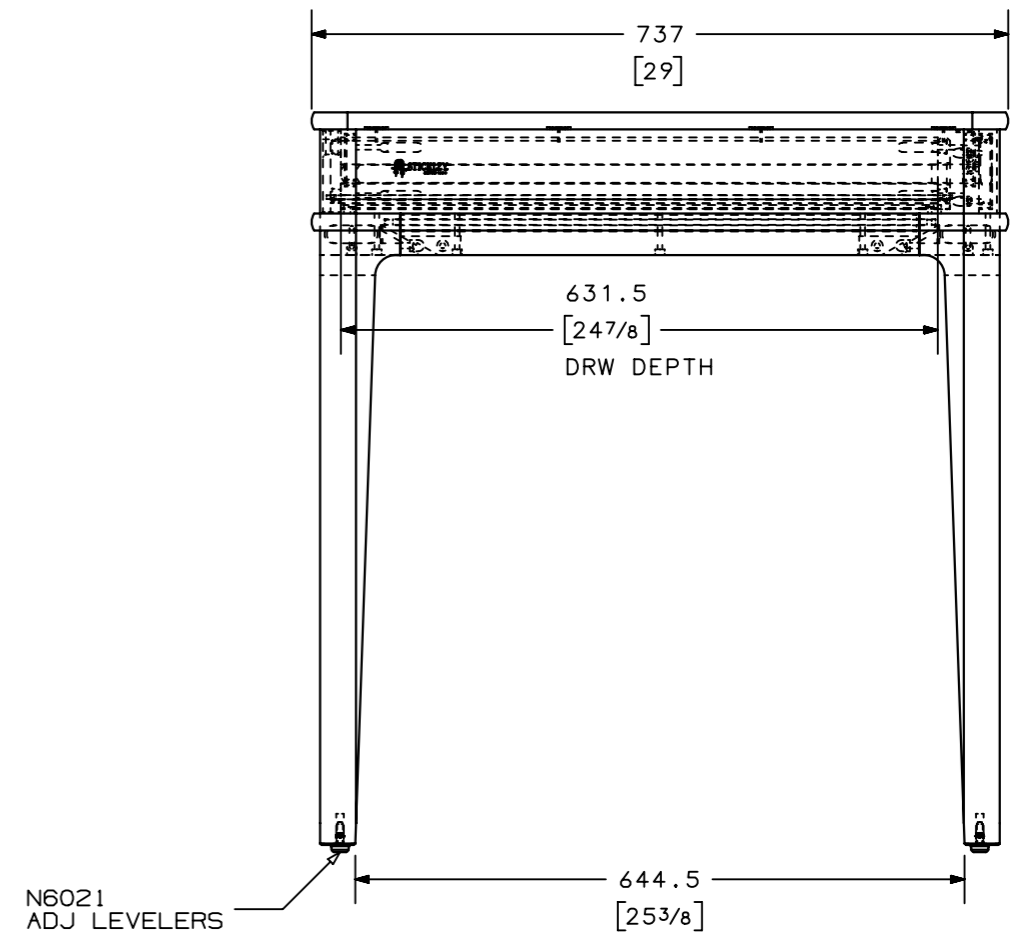

METRIC
(dimensions in millimeters)

STICKLEY

PART NO. <i>FG-MT09958</i>	TITLE: <i>DESK</i>	REV <i>A</i>
CHANGED BY: <i>Gentile, B</i>	LAST SAVED: <i>01-Nov-2019</i>	SCALE:
		SHEET: <i>1 OF</i>