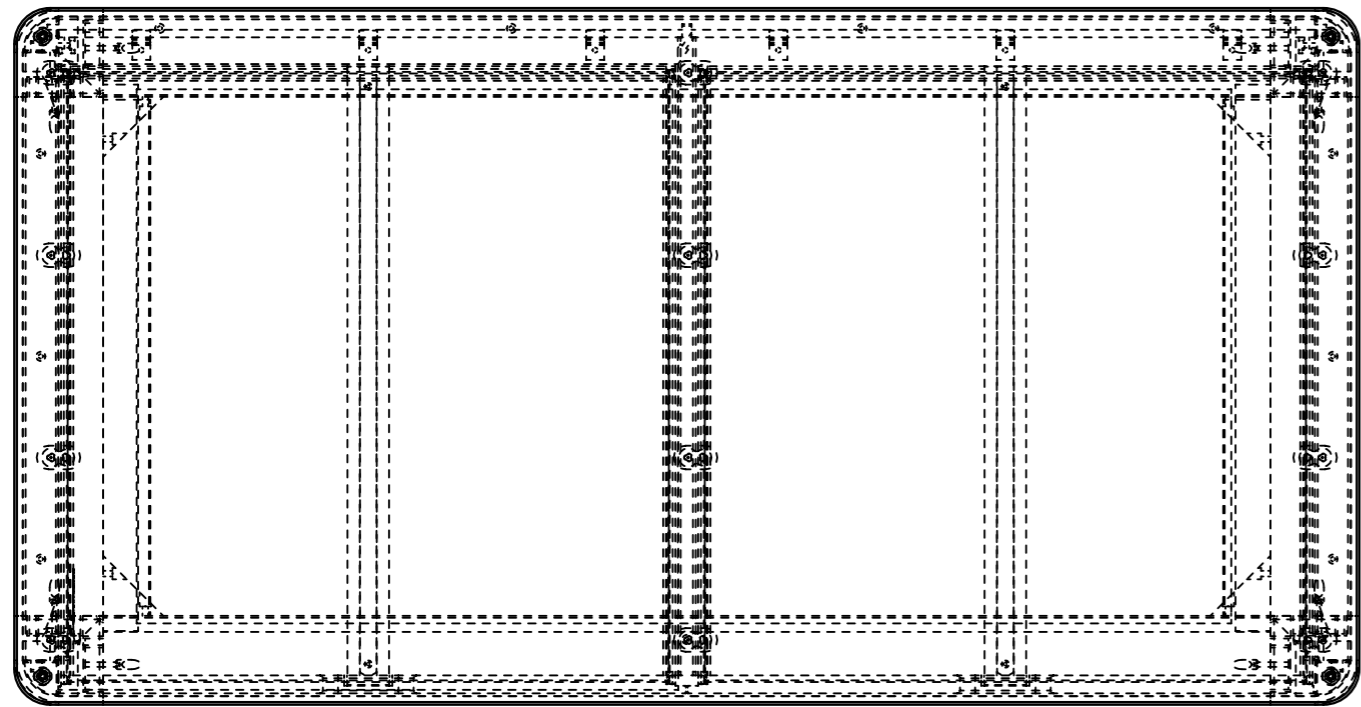

METRIC
(dimensions in millimeters)

STICKLEY

PART NO. <i>FG-MT09958</i>	TITLE: <i>DESK</i>	REV <i>A</i>
CHANGED BY: <i>Gentile, B</i>	LAST SAVED: <i>01-Nov-2019</i>	SCALE:
		SHEET: <i>1 OF</i>