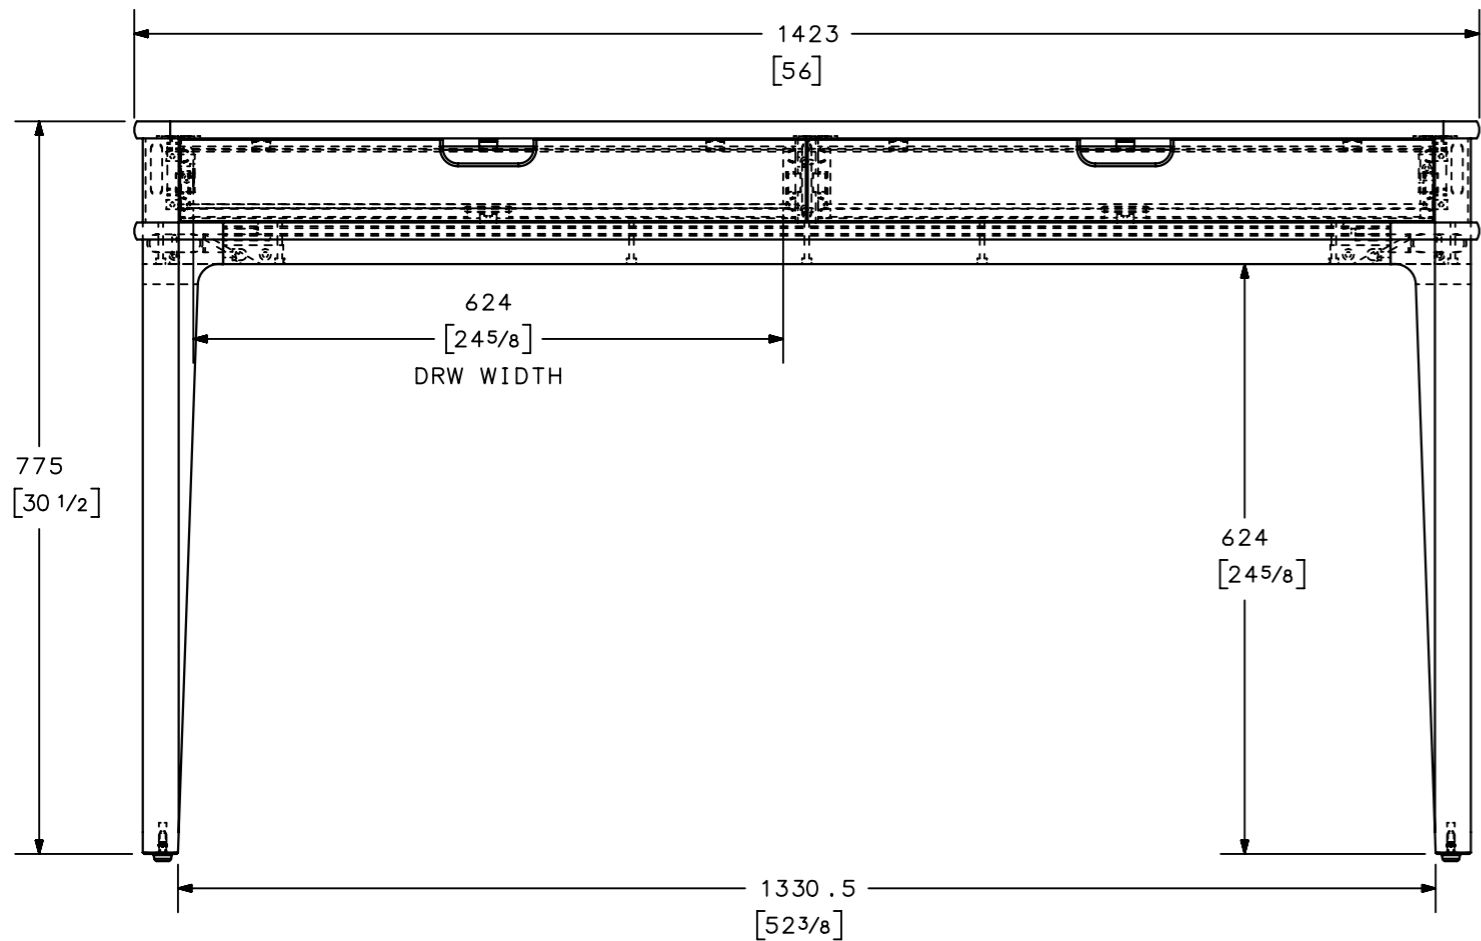

METRIC
(dimensions in millimeters)

STICKLEY

PART NO. <i>FG-MT09958</i>	TITLE: <i>DESK</i>	REV <i>A</i>
CHANGED BY: <i>Gentile, B</i>	LAST SAVED: <i>01-Nov-2019</i>	SCALE:
		SHEET: <i>1 OF</i>