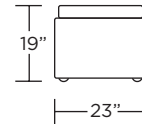

UNO-OTO-RD