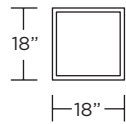

UNO-OTO-18