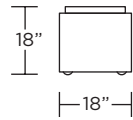

Standard Features:

- Premium high-density, high-resiliency foam seats
- Double-needle top stitching
- Storage ottoman
- Wood tray
- Casters
- Limited lifetime warranty on frame

Options:

- Wood tray available in acorn, espresso, & walnut

Please use actual leather, fabric, Crypton®, Sunbrella® and Ultrasuede® swatches when specifying furniture as the colors shown may vary due to the printing process.

UNO-OTO-18