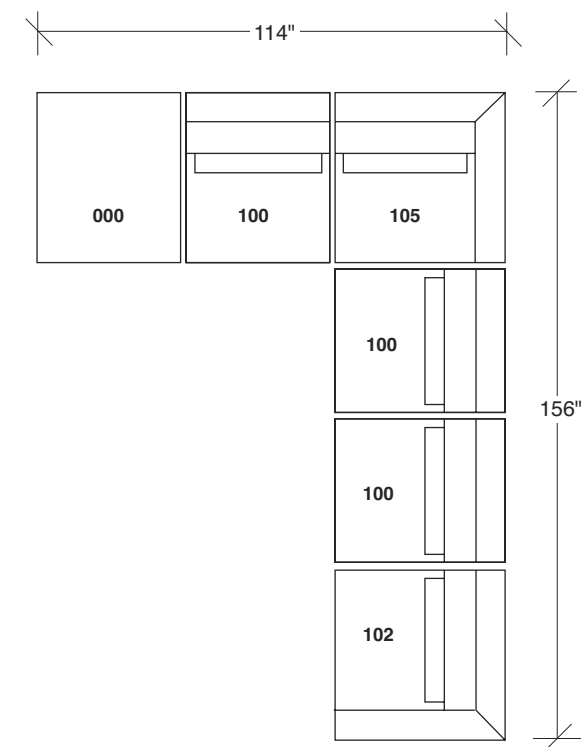

Straight Up

No. 1442-101 LAF CHAIR

W 42 D 42 H 27 in.
 Seat depth 22 in.
 Seat height 18 in.
 Arm height 27 in.
 Arm width 7 in.

No. 1442-004 OTTOMAN

W 21 D 42 H 18 in.

No. 1442-100 ARMLESS CHAIR

W 36 D 42 H 27 in.
 Seat depth 22 in.
 Seat height 18 in.

Height to top of back cushion 34 inches approximately.
 Throw pillows optional. Must specify.

No. 1442-102 RAF CHAIR

W 42 D 42 H 27 in.
 Seat depth 22 in.
 Seat height 18 in.
 Arm height 27 in.
 Arm width 7 in.

No. 1442-102 RAF CHAIR

W 42 D 42 H 27 in.
 Seat depth 22 in.
 Seat height 18 in.
 Arm height 27 in.
 Arm width 7 in.

No. 1431-08 LARGE ROUND TABLE TRAY

Dia. 26 H 1¼ in.
 Shown in storm wood finish.

HANSEN
 INTERIORS

1442-005
OTTOMAN

1442-104
LEFT CORNER

1442-303
SOFA

1442-105
RIGHT CORNER

**Straight Up
1442 - Series**

Scale 1/4" = 1'0"
All upholstery sizes are approximate