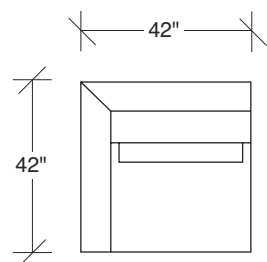

1442-101
LAF CHAIR