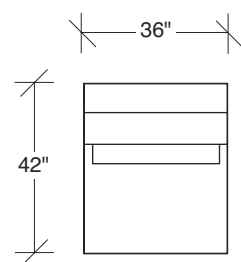

1442-100
ARMLESS CHAIR