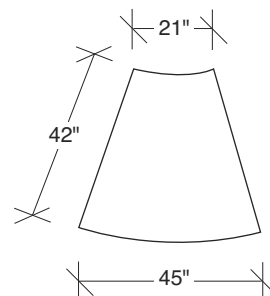

No. 1442-000 OTTOMAN

W 36 D 42 H 18 in.

No. 1442-100 ARMLESS CHAIR

W 36 D 42 H 27 in.
 Seat depth 22 in.
 Seat height 18 in.

Height to top of back cushion 34 inches approximately.
 Throw pillows optional. Must specify.

No. 1442-102 RAF CHAIR

W 42 D 42 H 27 in.
 Seat depth 22 in.
 Seat height 18 in.
 Arm height 27 in.
 Arm width 7 in.

No. 1431-08 LARGE ROUND TABLE TRAY

Dia. 26 H 1¼ in.
 Shown in storm wood finish.

HANSEN
 INTERIORS

1442-213
LAF CURVED
SOFA

1442-214
RAF CURVED
SOFA

1442-210
ARMLESS CURVED
SOFA

1442-101
LAF CHAIR

1442-100
ARMLESS CHAIR

1442-102
RAF CHAIR

1442-004
OTTOMAN

1442-000
OTTOMAN

1442-005
OTTOMAN

1442-104
LEFT CORNER

1442-303
SOFA

1442-105
RIGHT CORNER

**Straight Up
1442 - Series**

Scale 1/4" = 1'0"
All upholstery sizes are approximate