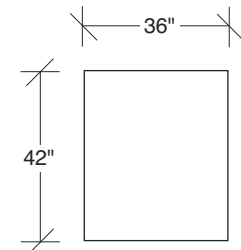

No. 1442-000 OTTOMAN

W 36 D 42 H 18 in.

No. 1442-100 ARMLESS CHAIR

W 36 D 42 H 27 in.
 Seat depth 22 in.
 Seat height 18 in.

Height to top of back cushion 34 inches approximately.
 Throw pillows optional. Must specify.

No. 1442-102 RAF CHAIR

W 42 D 42 H 27 in.
 Seat depth 22 in.
 Seat height 18 in.
 Arm height 27 in.
 Arm width 7 in.

No. 1431-08 LARGE ROUND TABLE TRAY

Dia. 26 H 1¼ in.
 Shown in storm wood finish.

HANSEN
 INTERIORS

1442-213
LAF CURVED
SOFA

1442-214
RAF CURVED
SOFA

1442-210
ARMLESS CURVED
SOFA

1442-101
LAF CHAIR

1442-100
ARMLESS CHAIR

1442-102
RAF CHAIR

1442-004
OTTOMAN

1442-000
OTTOMAN

1442-005
OTTOMAN

1442-104
LEFT CORNER

1442-303
SOFA

1442-105
RIGHT CORNER

**Straight Up
1442 - Series**

Scale 1/4" = 1'0"
All upholstery sizes are approximate