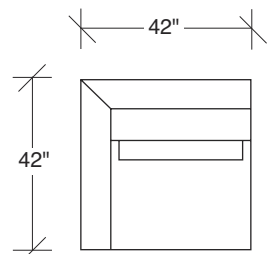

No. 1442-000 OTTOMAN

W 36 D 42 H 18 in.

No. 1442-100 ARMLESS CHAIR

W 36 D 42 H 27 in.
 Seat depth 22 in.
 Seat height 18 in.

Height to top of back cushion 34 inches approximately.
 Throw pillows optional. Must specify.

No. 1442-102 RAF CHAIR

W 42 D 42 H 27 in.
 Seat depth 22 in.
 Seat height 18 in.
 Arm height 27 in.
 Arm width 7 in.

No. 1431-08 LARGE ROUND TABLE TRAY

Dia. 26 H 1¼ in.
 Shown in storm wood finish.

HANSEN
 INTERIORS

1442-213
LAF CURVED
SOFA

1442-214
RAF CURVED
SOFA

1442-210
ARMLESS CURVED
SOFA

1442-101
LAF CHAIR

1442-100
ARMLESS CHAIR

1442-102
RAF CHAIR

1442-004
OTTOMAN

1442-000
OTTOMAN

1442-005
OTTOMAN

1442-104
LEFT CORNER

1442-303
SOFA

1442-105
RIGHT CORNER

**Straight Up
1442 - Series**

Scale 1/4" = 1'0"
All upholstery sizes are approximate