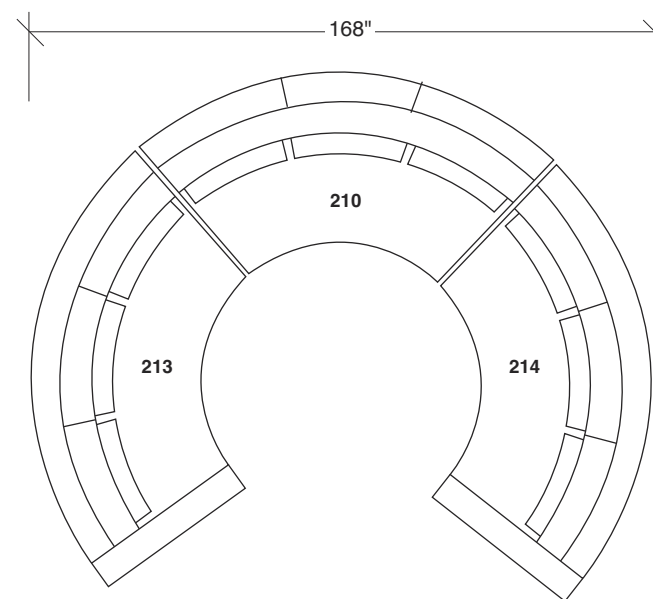

**Straight Up
1442 - Series**

Scale 1/4" = 1'0"
All upholstery sizes are approximate