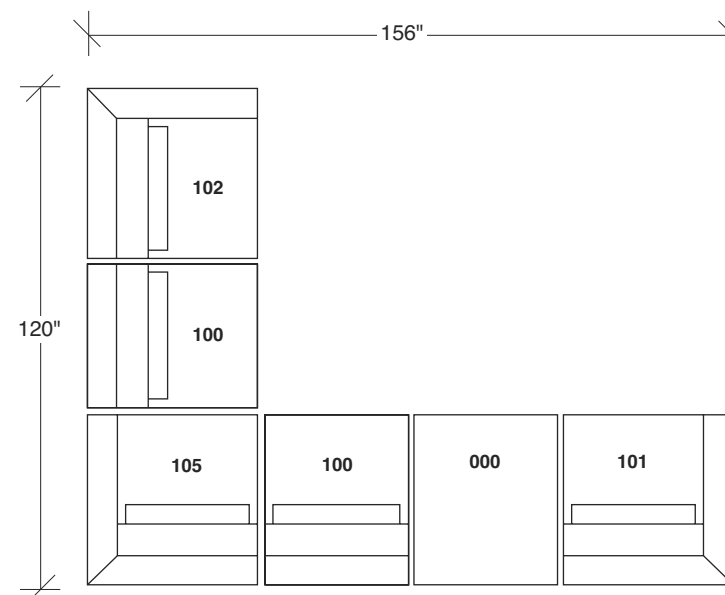

Straight Up

No. 1442-101 LAF CHAIR

W 42 D 42 H 27 in.
 Seat depth 22 in.
 Seat height 18 in.
 Arm height 27 in.
 Arm width 7 in.

No. 1442-004 OTTOMAN

W 21 D 42 H 18 in.

No. 1442-100 ARMLESS CHAIR

W 36 D 42 H 27 in.
 Seat depth 22 in.
 Seat height 18 in.

Height to top of back cushion 34 inches approximately.
 Throw pillows optional. Must specify.

No. 1442-102 RAF CHAIR

W 42 D 42 H 27 in.
 Seat depth 22 in.
 Seat height 18 in.
 Arm height 27 in.
 Arm width 7 in.

No. 1442-102 RAF CHAIR

W 42 D 42 H 27 in.
 Seat depth 22 in.
 Seat height 18 in.
 Arm height 27 in.
 Arm width 7 in.

No. 1431-08 LARGE ROUND TABLE TRAY

Dia. 26 H 1¼ in.
 Shown in storm wood finish.

HANSEN
 INTERIORS

1442-005
OTTOMAN

1442-104
LEFT CORNER

1442-303
SOFA

1442-105
RIGHT CORNER

**Straight Up
1442 - Series**

Scale 1/4" = 1'0"
All upholstery sizes are approximate