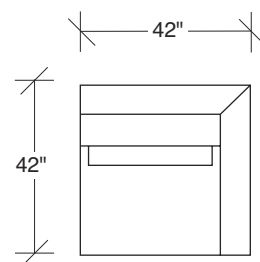

1442-102
RAF CHAIR