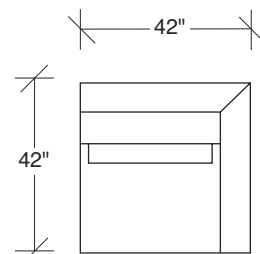

No. 1442-000 OTTOMAN

W 36 D 42 H 18 in.

No. 1442-100 ARMLESS CHAIR

W 36 D 42 H 27 in.
 Seat depth 22 in.
 Seat height 18 in.

Height to top of back cushion 34 inches approximately.
 Throw pillows optional. Must specify.

No. 1442-102 RAF CHAIR

W 42 D 42 H 27 in.
 Seat depth 22 in.
 Seat height 18 in.
 Arm height 27 in.
 Arm width 7 in.

No. 1431-08 LARGE ROUND TABLE TRAY

Dia. 26 H 1¼ in.
 Shown in storm wood finish.

HANSEN
 INTERIORS

1442-005
OTTOMAN

1442-104
LEFT CORNER

1442-303
SOFA

1442-105
RIGHT CORNER

**Straight Up
1442 - Series**

Scale 1/4" = 1'0"
All upholstery sizes are approximate