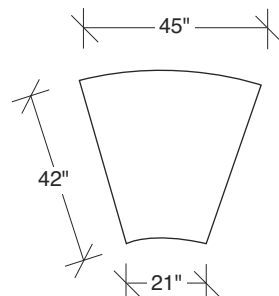

No. 1442-000 OTTOMAN

W 36 D 42 H 18 in.

No. 1442-100 ARMLESS CHAIR

W 36 D 42 H 27 in.
 Seat depth 22 in.
 Seat height 18 in.

Height to top of back cushion 34 inches approximately.
 Throw pillows optional. Must specify.

No. 1442-102 RAF CHAIR

W 42 D 42 H 27 in.
 Seat depth 22 in.
 Seat height 18 in.
 Arm height 27 in.
 Arm width 7 in.

No. 1431-08 LARGE ROUND TABLE TRAY

Dia. 26 H 1¼ in.
 Shown in storm wood finish.

HANSEN
 INTERIORS

1442-213
LAF CURVED
SOFA

1442-214
RAF CURVED
SOFA

1442-210
ARMLESS CURVED
SOFA

1442-101
LAF CHAIR

1442-100
ARMLESS CHAIR

1442-102
RAF CHAIR

1442-004
OTTOMAN

1442-000
OTTOMAN

1442-005
OTTOMAN

1442-104
LEFT CORNER

1442-303
SOFA

1442-105
RIGHT CORNER

**Straight Up
1442 - Series**

Scale 1/4" = 1'0"
All upholstery sizes are approximate