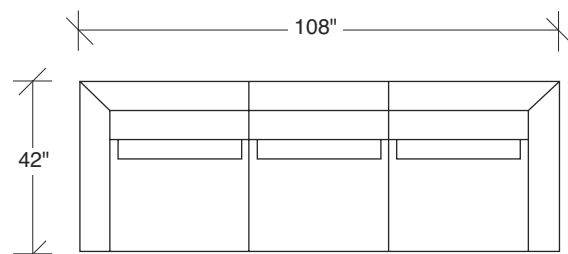

No. 1442-102 RAF CHAIR

W 42 D 42 H 27 in.
 Seat depth 22 in.
 Seat height 18 in.
 Arm height 27 in.
 Arm width 7 in.

No. 1431-08 LARGE ROUND TABLE TRAY

Dia. 26 H 1¼ in.
 Shown in storm wood finish.

HANSEN
 INTERIORS

1442-005
OTTOMAN

1442-104
LEFT CORNER

1442-303
SOFA

1442-105
RIGHT CORNER

**Straight Up
1442 - Series**

Scale 1/4" = 1'0"
All upholstery sizes are approximate