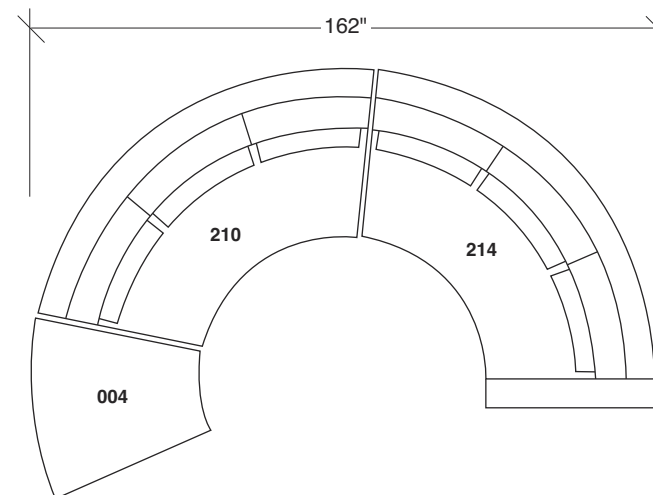

**Straight Up
1442 - Series**

Scale 1/4" = 1'0"
All upholstery sizes are approximate