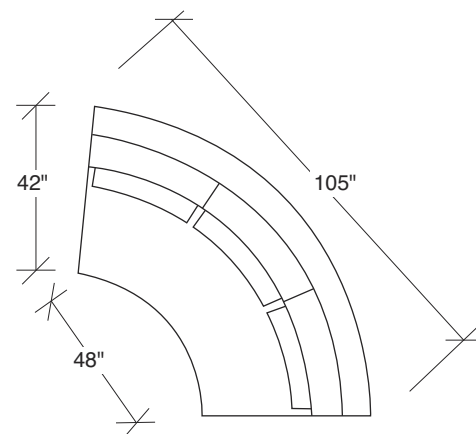

1442-210
ARMLESS CURVED
SOFA