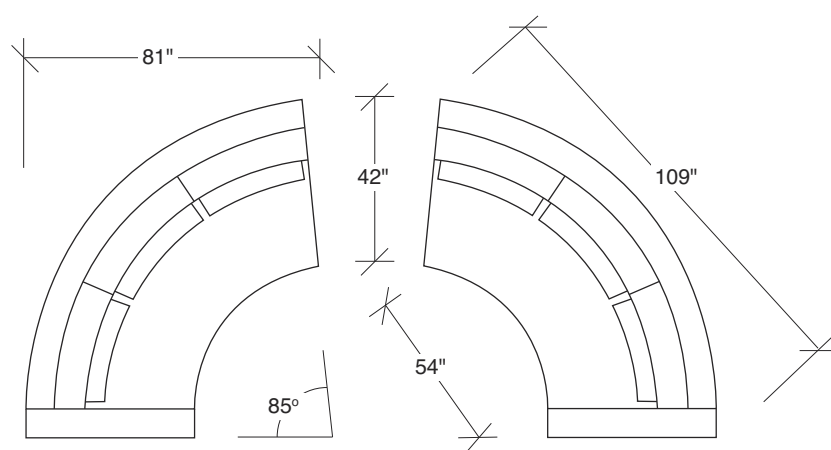

No. 1442-000 OTTOMAN

W 36 D 42 H 18 in.

No. 1442-100 ARMLESS CHAIR

W 36 D 42 H 27 in.
 Seat depth 22 in.
 Seat height 18 in.

Height to top of back cushion 34 inches approximately.
 Throw pillows optional. Must specify.

No. 1442-102 RAF CHAIR

W 42 D 42 H 27 in.
 Seat depth 22 in.
 Seat height 18 in.
 Arm height 27 in.
 Arm width 7 in.

No. 1431-08 LARGE ROUND TABLE TRAY

Dia. 26 H 1¼ in.
 Shown in storm wood finish.

HANSEN
 INTERIORS

1442-005
OTTOMAN

1442-104
LEFT CORNER

1442-303
SOFA

1442-105
RIGHT CORNER

**Straight Up
1442 - Series**

Scale 1/4" = 1'0"
All upholstery sizes are approximate