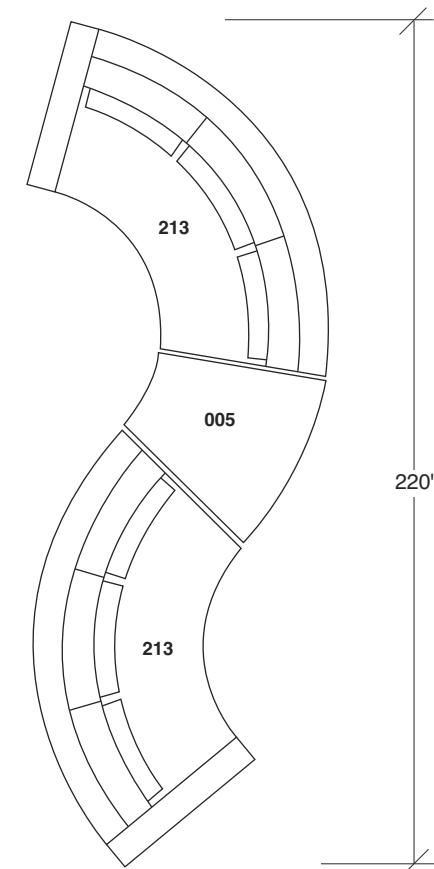

**Straight Up
1442 - Series**

Scale 1/4" = 1'0"
All upholstery sizes are approximate