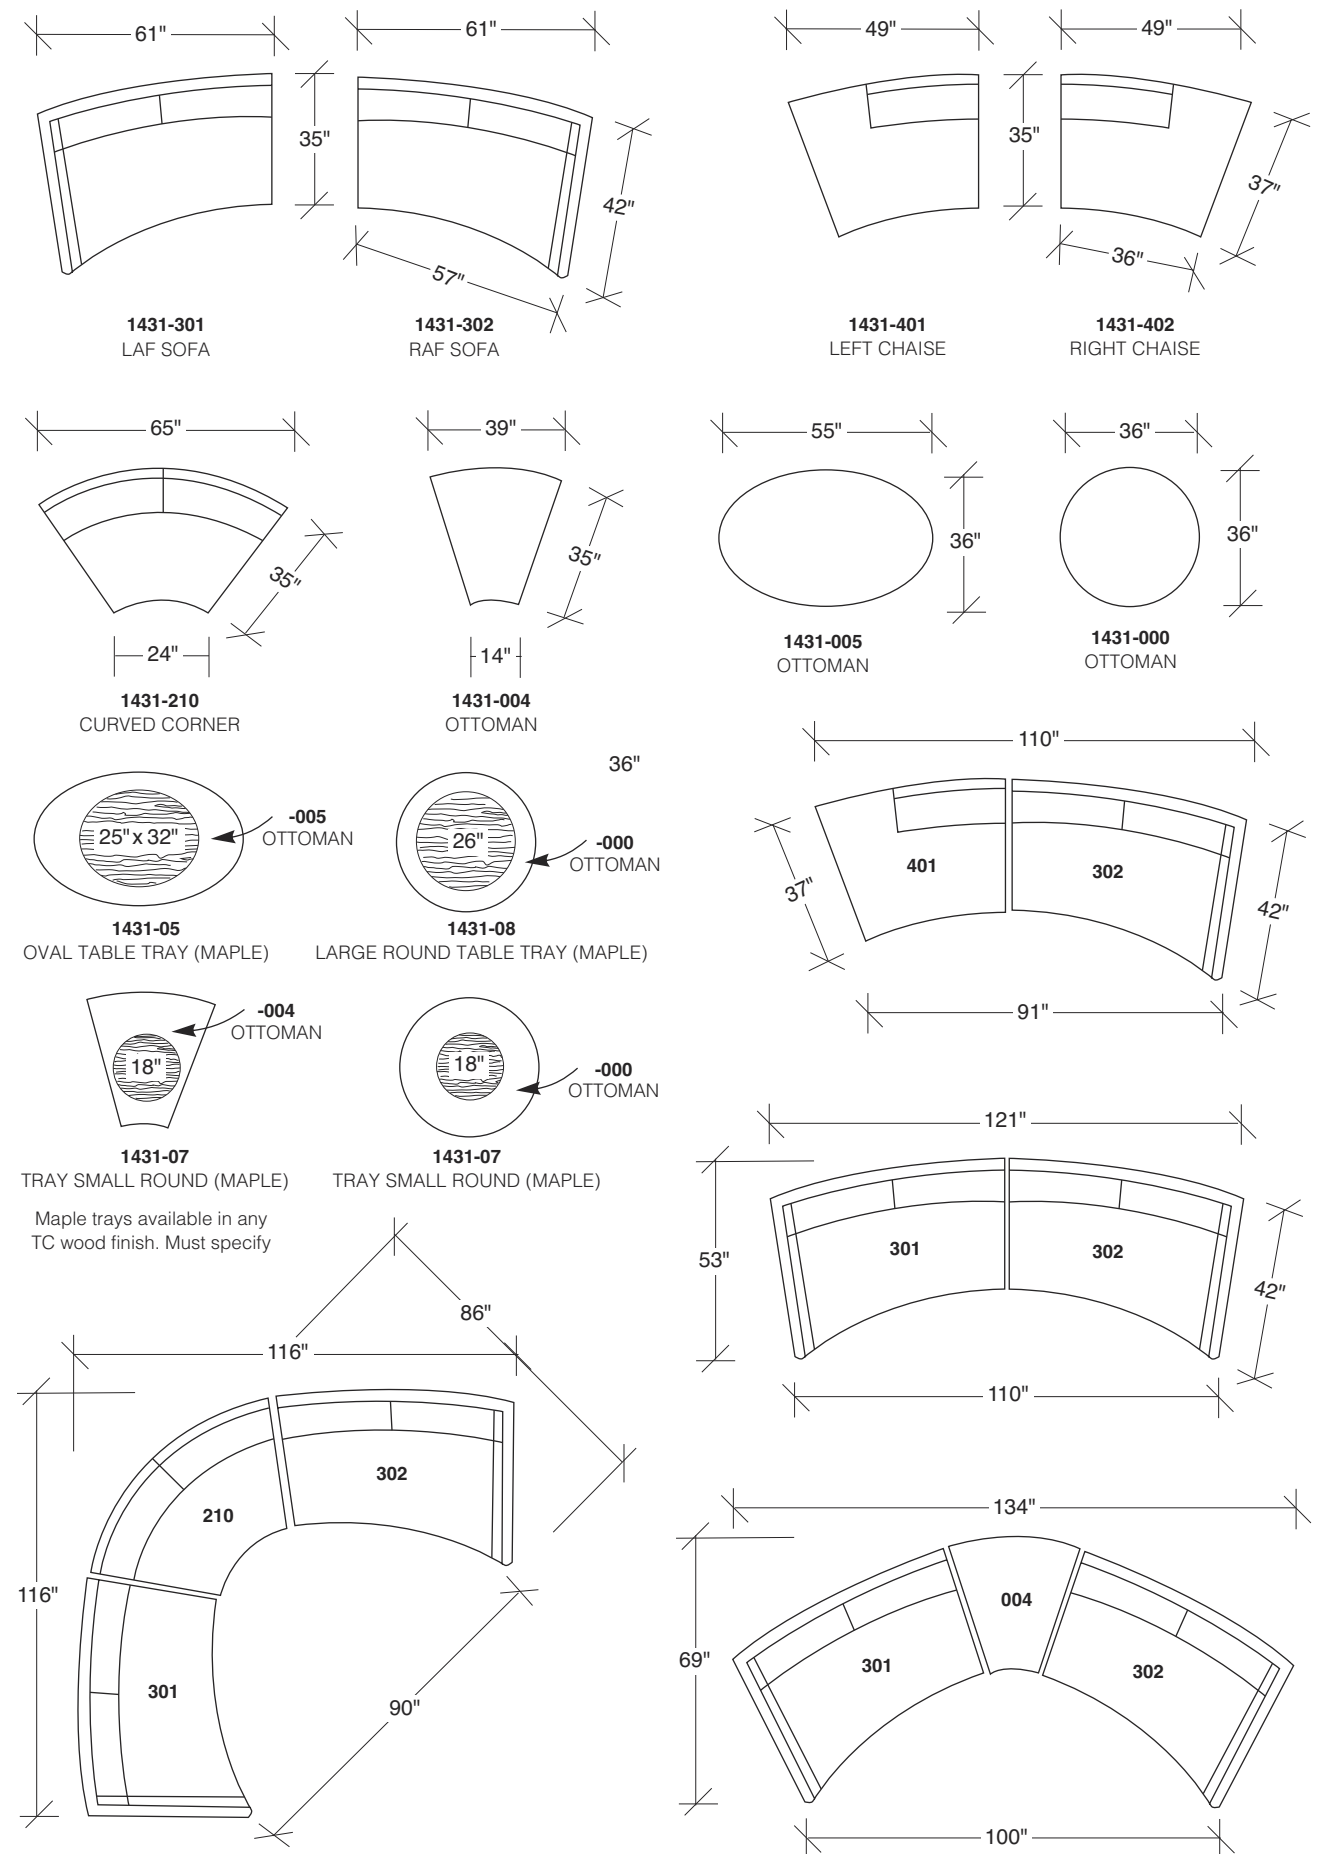

Slice

No. 1431-30-DB LAF SOFA

W 61 D 35-42 H 27 in.
Seat depth 23-32 in.
Seat height 17 in.
Arm height 27 in.
Arm width 3 in.

Height to top of back cushion is 35 inches approximately. Sofas standard with two 18 x 18 x 2½ inch box border pillows. Legs available in polished stainless steel or dark bronze finish. Must specify.

No. 1431-210-DB CURVED CORNER

W 24-65 D 35 H 27 in.
Seat depth 23 in.
Seat height 17 in.

No. 1431-302-DB RAF SOFA

W 61 D 35-42 H 27 in.
Seat depth 23-32 in.
Seat height 17 in.
Arm height 27 in.
Arm width 3 in.

No. 1431-004-DB OTTOMAN

W 14-39 D 35 H 17 in.

No. 1431-302-DB RAF SOFA

W 61 D 35-42 H 27 in.
 Seat depth 23-32 in.
 Seat height 17 in.
 Arm height 27 in.
 Arm width 3 in.

Height to top of back cushion is 35 inches approximately. Sofas standard with two 18 x18 x 2½ inch box border pillows. Legs available in polished stainless steel or dark bronze finish. Must specify.

W 36-49 D 35-37 H 27 in.
 Seat depth 23 in.
 Seat height 17 in.

Height to top of back cushion is 35 inches approximately. Sofa standard with two 18 x18 x 2½ inch box border pillows. Legs available in polished stainless steel or dark bronze finish. Must specify.