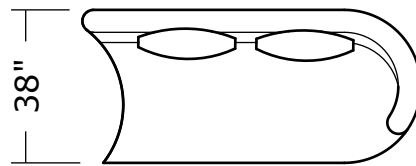

1547-000
Swivel Ottoman
(Tight Seat)

1547-200
Armless Loveseat

1547-300
Armless Curved Sofa

1547-113
Swivel Lounge Chair

1547-201
LAF Loveseat

1547-301
LAF Curved Sofa

1547-104
Corner Chair

1547-202
RAF Loveseat

1547-302
RAF Curved Sofa

1547-405
Left Nesting Chair

1547-404
Right Nesting Chair

1547 Ooola Sectional Series

Scale: 1/4" = 1'-0"

Dimensions are approximate
Product of Thayer Coggin

1547 Ooola Sectional Series

Scale: 1/4" = 1'-0"

Dimensions are approximate
Product of Thayer Coggin

1547 Ooola Sectional Series

Scale: 1/4" = 1'-0"

Dimensions are approximate
Product of Thayer Coggin