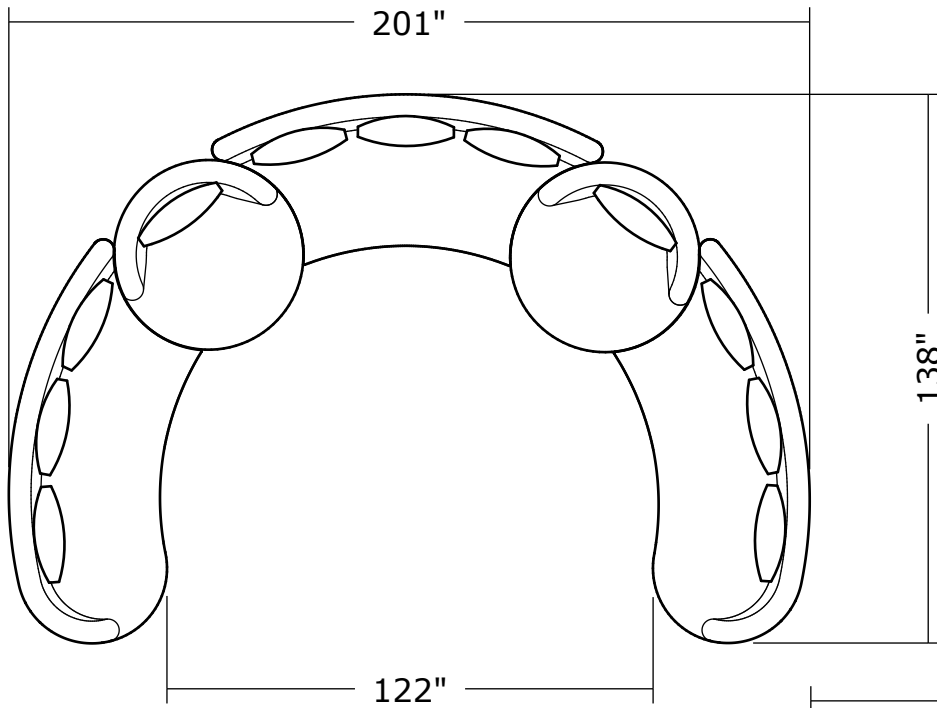

1547-302
RAF Curved Sofa

1547-405
Left Nesting Chair

1547-404
Right Nesting Chair

1547 Ooola Sectional Series

Scale: 1/4" = 1'-0"

Dimensions are approximate
Product of Thayer Coggin

1547 Ooola Sectional Series

Scale: 1/4" = 1'-0"

Dimensions are approximate
Product of Thayer Coggin

1547 Ooola Sectional Series

Scale: 1/4" = 1'-0"

Dimensions are approximate
Product of Thayer Coggin