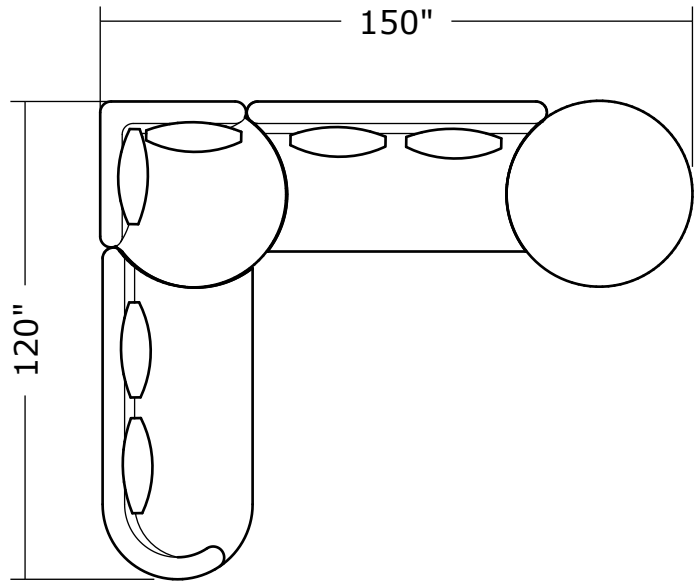

1547-302
RAF Curved Sofa

1547-405
Left Nesting Chair

1547-404
Right Nesting Chair

1547 Ooola Sectional Series

Scale: 1/4" = 1'-0"

Dimensions are approximate
Product of Thayer Coggin

1547 Ooola Sectional Series

Scale: 1/4" = 1'-0"

Dimensions are approximate
Product of Thayer Coggin

1547 Ooola Sectional Series

Scale: 1/4" = 1'-0"

Dimensions are approximate
Product of Thayer Coggin