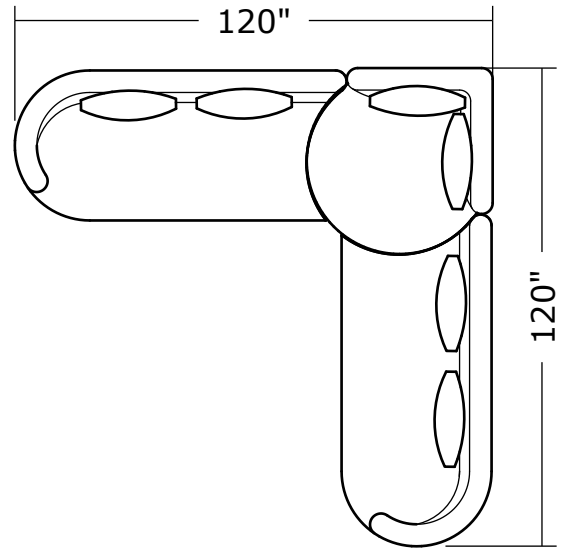

1547-302
RAF Curved Sofa

1547-405
Left Nesting Chair

1547-404
Right Nesting Chair

1547 Ooola Sectional Series

Scale: 1/4" = 1'-0"

Dimensions are approximate
Product of Thayer Coggin

1547 Ooola Sectional Series

Scale: 1/4" = 1'-0"

Dimensions are approximate
Product of Thayer Coggin

1547 Ooola Sectional Series

Scale: 1/4" = 1'-0"

Dimensions are approximate
Product of Thayer Coggin