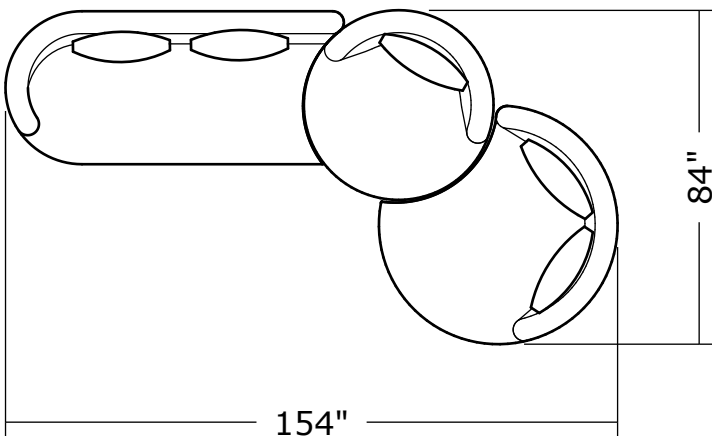

1547-302
RAF Curved Sofa

1547-405
Left Nesting Chair

1547-404
Right Nesting Chair

1547 Ooola Sectional Series

Scale: 1/4" = 1'-0"

Dimensions are approximate
Product of Thayer Coggin

1547 Ooola Sectional Series

Scale: 1/4" = 1'-0"

Dimensions are approximate
Product of Thayer Coggin

1547 Ooola Sectional Series

Scale: 1/4" = 1'-0"

Dimensions are approximate
Product of Thayer Coggin