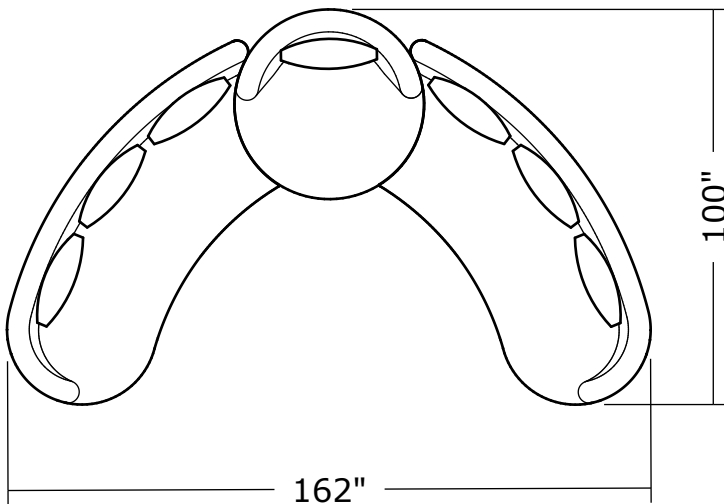

1547-302
RAF Curved Sofa

1547-405
Left Nesting Chair

1547-404
Right Nesting Chair

1547 Ooola Sectional Series

Scale: 1/4" = 1'-0"

Dimensions are approximate
Product of Thayer Coggin

1547 Ooola Sectional Series

Scale: 1/4" = 1'-0"

Dimensions are approximate
Product of Thayer Coggin

1547 Ooola Sectional Series

Scale: 1/4" = 1'-0"

Dimensions are approximate
Product of Thayer Coggin