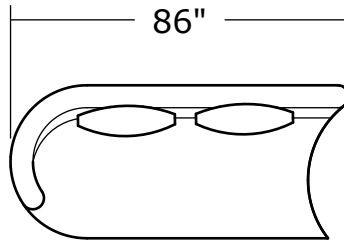

1547-000
Swivel Ottoman
(Tight Seat)

1547-200
Armless Loveseat

1547-300
Armless Curved Sofa

1547-113
Swivel Lounge Chair

1547-201
LAF Loveseat

1547-301
LAF Curved Sofa

1547-104
Corner Chair

1547-202
RAF Loveseat

1547-302
RAF Curved Sofa

1547-405
Left Nesting Chair

1547-404
Right Nesting Chair

1547 Ooola Sectional Series

Scale: 1/4" = 1'-0"

Dimensions are approximate
Product of Thayer Coggin

1547 Ooola Sectional Series

Scale: 1/4" = 1'-0"

Dimensions are approximate
Product of Thayer Coggin

1547 Ooola Sectional Series

Scale: 1/4" = 1'-0"

Dimensions are approximate
Product of Thayer Coggin