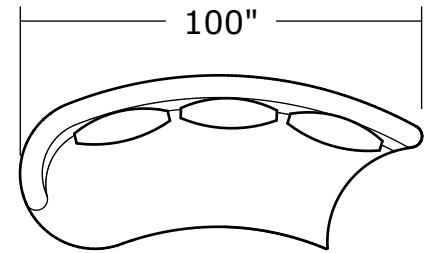

1547-000
Swivel Ottoman
(Tight Seat)

1547-200
Armless Loveseat

1547-300
Armless Curved Sofa

1547-113
Swivel Lounge Chair

1547-201
LAF Loveseat

1547-301
LAF Curved Sofa

1547-104
Corner Chair

1547-202
RAF Loveseat

1547-302
RAF Curved Sofa

1547-405
Left Nesting Chair

1547-404
Right Nesting Chair

1547 Ooola Sectional Series

Scale: 1/4" = 1'-0"

Dimensions are approximate
Product of Thayer Coggin

1547 Ooola Sectional Series

Scale: 1/4" = 1'-0"

Dimensions are approximate
Product of Thayer Coggin

1547 Ooola Sectional Series

Scale: 1/4" = 1'-0"

Dimensions are approximate
Product of Thayer Coggin