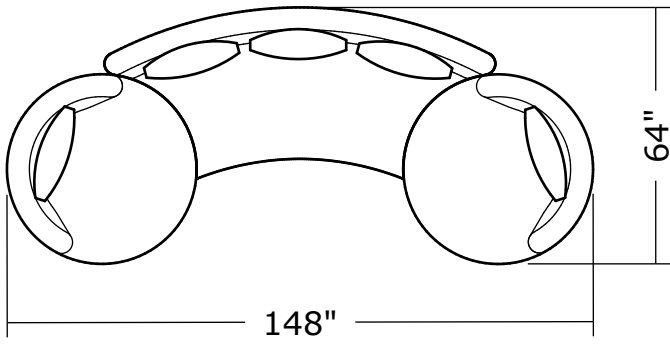

1547-302
RAF Curved Sofa

1547-405
Left Nesting Chair

1547-404
Right Nesting Chair

1547 Ooola Sectional Series

Scale: 1/4" = 1'-0"

Dimensions are approximate
Product of Thayer Coggin

1547 Ooola Sectional Series

Scale: 1/4" = 1'-0"

Dimensions are approximate
Product of Thayer Coggin

1547 Ooola Sectional Series

Scale: 1/4" = 1'-0"

Dimensions are approximate
Product of Thayer Coggin