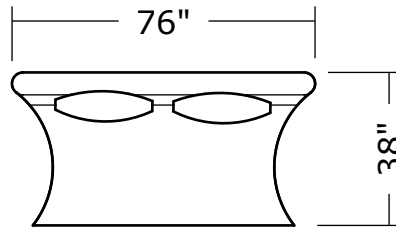

1547-000
Swivel Ottoman
(Tight Seat)

1547-200
Armless Loveseat

1547-300
Armless Curved Sofa

1547-113
Swivel Lounge Chair

1547-201
LAF Loveseat

1547-301
LAF Curved Sofa

1547-104
Corner Chair

1547-202
RAF Loveseat

1547-302
RAF Curved Sofa

1547-405
Left Nesting Chair

1547-404
Right Nesting Chair

1547 Ooola Sectional Series

Scale: 1/4" = 1'-0"

Dimensions are approximate
Product of Thayer Coggin

1547 Ooola Sectional Series

Scale: 1/4" = 1'-0"

Dimensions are approximate
Product of Thayer Coggin

1547 Ooola Sectional Series

Scale: 1/4" = 1'-0"

Dimensions are approximate
Product of Thayer Coggin