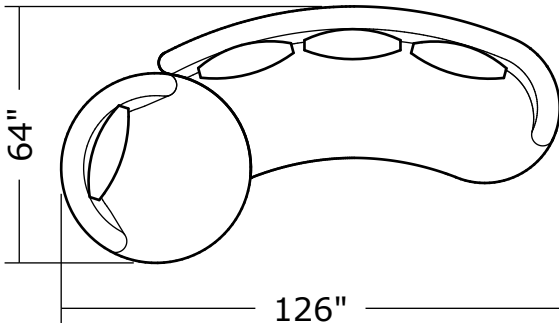

1547-302
RAF Curved Sofa

1547-405
Left Nesting Chair

1547-404
Right Nesting Chair

1547 Ooola Sectional Series

Scale: 1/4" = 1'-0"

Dimensions are approximate
Product of Thayer Coggin

1547 Ooola Sectional Series

Scale: 1/4" = 1'-0"

Dimensions are approximate
Product of Thayer Coggin

1547 Ooola Sectional Series

Scale: 1/4" = 1'-0"

Dimensions are approximate
Product of Thayer Coggin