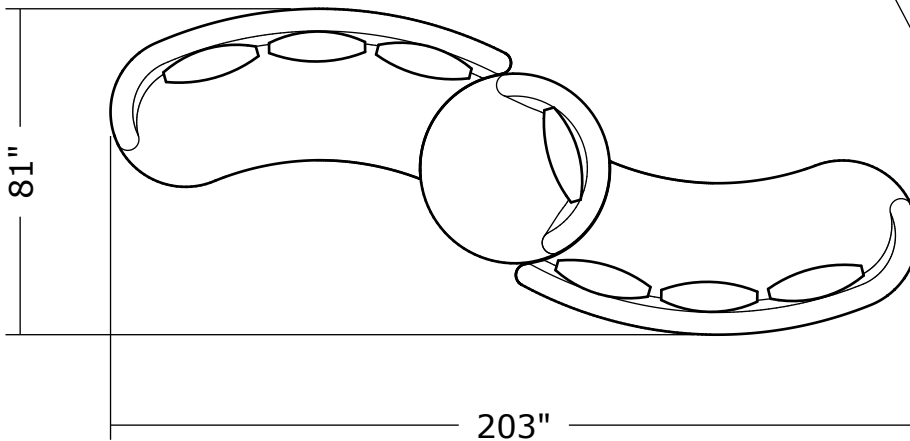

1547-302
RAF Curved Sofa

1547-405
Left Nesting Chair

1547-404
Right Nesting Chair

1547 Ooola Sectional Series

Scale: 1/4" = 1'-0"

Dimensions are approximate
Product of Thayer Coggin

1547 Ooola Sectional Series

Scale: 1/4" = 1'-0"

Dimensions are approximate
Product of Thayer Coggin

1547 Ooola Sectional Series

Scale: 1/4" = 1'-0"

Dimensions are approximate
Product of Thayer Coggin