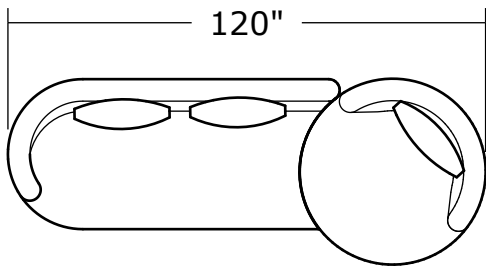

1547-302
RAF Curved Sofa

1547-405
Left Nesting Chair

1547-404
Right Nesting Chair

1547 Ooola Sectional Series

Scale: 1/4" = 1'-0"

Dimensions are approximate
Product of Thayer Coggin

1547 Ooola Sectional Series

Scale: 1/4" = 1'-0"

Dimensions are approximate
Product of Thayer Coggin

1547 Ooola Sectional Series

Scale: 1/4" = 1'-0"

Dimensions are approximate
Product of Thayer Coggin