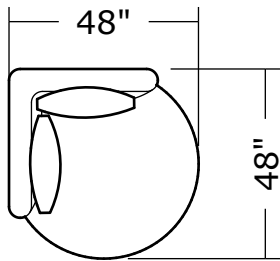

1547-000
Swivel Ottoman
(Tight Seat)

1547-200
Armless Loveseat

1547-300
Armless Curved Sofa

1547-113
Swivel Lounge Chair

1547-201
LAF Loveseat

1547-301
LAF Curved Sofa

1547-104
Corner Chair

1547-202
RAF Loveseat

1547-302
RAF Curved Sofa

1547-405
Left Nesting Chair

1547-404
Right Nesting Chair

1547 Ooola Sectional Series

Scale: 1/4" = 1'-0"

Dimensions are approximate
Product of Thayer Coggin

1547 Ooola Sectional Series

Scale: 1/4" = 1'-0"

Dimensions are approximate
Product of Thayer Coggin

1547 Ooola Sectional Series

Scale: 1/4" = 1'-0"

Dimensions are approximate
Product of Thayer Coggin