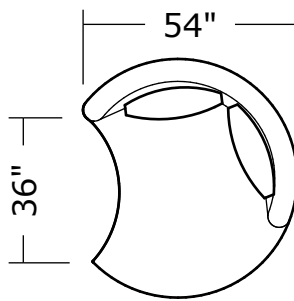

1547-000
Swivel Ottoman
(Tight Seat)

1547-200
Armless Loveseat

1547-300
Armless Curved Sofa

1547-113
Swivel Lounge Chair

1547-201
LAF Loveseat

1547-301
LAF Curved Sofa

1547-104
Corner Chair

1547-202
RAF Loveseat

1547-302
RAF Curved Sofa

1547-405
Left Nesting Chair

1547-404
Right Nesting Chair

1547 Ooola Sectional Series

Scale: 1/4" = 1'-0"

Dimensions are approximate
Product of Thayer Coggin

1547 Ooola Sectional Series

Scale: 1/4" = 1'-0"

Dimensions are approximate
Product of Thayer Coggin

1547 Ooola Sectional Series

Scale: 1/4" = 1'-0"

Dimensions are approximate
Product of Thayer Coggin