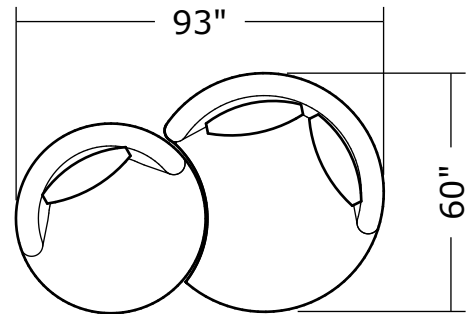

1547-302
RAF Curved Sofa

1547-405
Left Nesting Chair

1547-404
Right Nesting Chair

1547 Ooola Sectional Series

Scale: 1/4" = 1'-0"

Dimensions are approximate
Product of Thayer Coggin

1547 Ooola Sectional Series

Scale: 1/4" = 1'-0"

Dimensions are approximate
Product of Thayer Coggin

1547 Ooola Sectional Series

Scale: 1/4" = 1'-0"

Dimensions are approximate
Product of Thayer Coggin