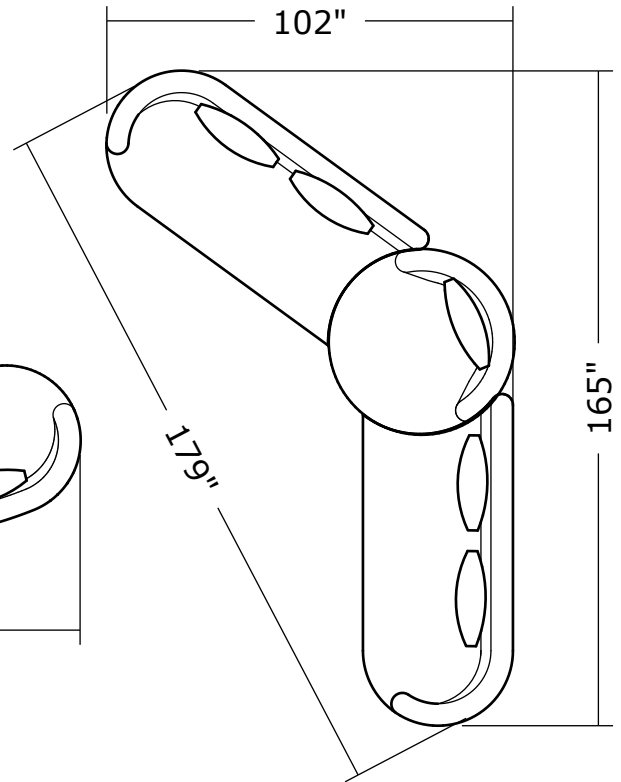

1547-302
RAF Curved Sofa

1547-405
Left Nesting Chair

1547-404
Right Nesting Chair

1547 Ooola Sectional Series

Scale: 1/4" = 1'-0"

Dimensions are approximate
Product of Thayer Coggin

1547 Ooola Sectional Series

Scale: 1/4" = 1'-0"

Dimensions are approximate
Product of Thayer Coggin

1547 Ooola Sectional Series

Scale: 1/4" = 1'-0"

Dimensions are approximate
Product of Thayer Coggin