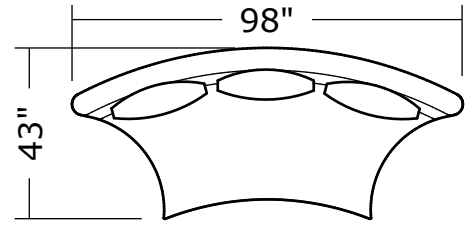

1547-000
Swivel Ottoman
(Tight Seat)

1547-200
Armless Loveseat

1547-300
Armless Curved Sofa

1547-113
Swivel Lounge Chair

1547-201
LAF Loveseat

1547-301
LAF Curved Sofa

1547-104
Corner Chair

1547-202
RAF Loveseat

1547-302
RAF Curved Sofa

1547-405
Left Nesting Chair

1547-404
Right Nesting Chair

1547 Ooola Sectional Series

Scale: 1/4" = 1'-0"

Dimensions are approximate
Product of Thayer Coggin

1547 Ooola Sectional Series

Scale: 1/4" = 1'-0"

Dimensions are approximate
Product of Thayer Coggin

1547 Ooola Sectional Series

Scale: 1/4" = 1'-0"

Dimensions are approximate
Product of Thayer Coggin