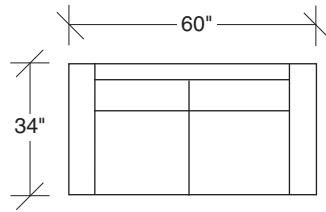

**855-103**  
CHAIR

**855-203**  
LOVESEAT

**855-303**  
SOFA

**855-000**  
OTTOMAN

**855-401**  
LEFT CHAISE /  
RIGHT CORNER LOVESEAT

**855-301**  
LAF SOFA

**855-402**  
RIGHT CHAISE /  
LEFT CORNER LOVESEAT

**855-302**  
RAF SOFA

**855-410**  
LEFT CHAISE / RIGHT CORNER SOFA

**855-307**  
LAF / RIGHT CORNER SOFA

**855-411**  
LEFT CORNER / RIGHT CHAISE SOFA

**855-306**  
RAF / LEFT CORNER SOFA

**Design Classic**  
**855 - Series**

Scale 1/4" = 1'0"  
All upholstery sizes are approximate