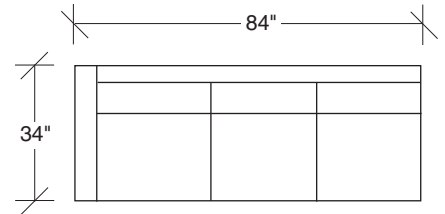

**855-103**  
CHAIR

**855-203**  
LOVESEAT

**855-303**  
SOFA

**855-000**  
OTTOMAN

**855-401**  
LEFT CHAISE /  
RIGHT CORNER LOVESEAT

**855-301**  
LAF SOFA

**855-402**  
RIGHT CHAISE /  
LEFT CORNER LOVESEAT

**855-302**  
RAF SOFA

**855-410**  
LEFT CHAISE / RIGHT CORNER SOFA

**855-307**  
LAF / RIGHT CORNER SOFA

**855-411**  
LEFT CORNER / RIGHT CHAISE SOFA

**855-306**  
RAF / LEFT CORNER SOFA

**Design Classic**  
**855 - Series**

Scale 1/4" = 1'0"  
All upholstery sizes are approximate