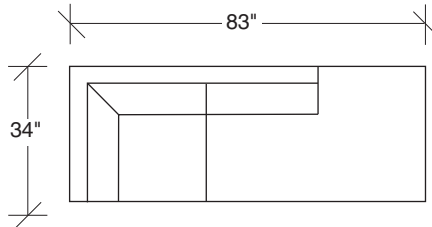

**855-103**  
CHAIR

**855-203**  
LOVESEAT

**855-303**  
SOFA

**855-000**  
OTTOMAN

**855-401**  
LEFT CHAISE /  
RIGHT CORNER LOVESEAT

**855-301**  
LAF SOFA

**855-402**  
RIGHT CHAISE /  
LEFT CORNER LOVESEAT

**855-302**  
RAF SOFA

**855-410**  
LEFT CHAISE / RIGHT CORNER SOFA

**855-307**  
LAF / RIGHT CORNER SOFA

**855-411**  
LEFT CORNER / RIGHT CHAISE SOFA

**855-306**  
RAF / LEFT CORNER SOFA

**Design Classic**  
**855 - Series**

Scale 1/4" = 1'0"  
All upholstery sizes are approximate