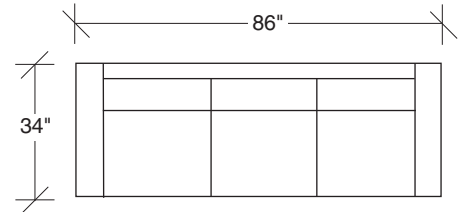

**855-103**  
CHAIR

**855-203**  
LOVESEAT

**855-303**  
SOFA

**855-000**  
OTTOMAN

**855-401**  
LEFT CHAISE /  
RIGHT CORNER LOVESEAT

**855-301**  
LAF SOFA

**855-402**  
RIGHT CHAISE /  
LEFT CORNER LOVESEAT

**855-302**  
RAF SOFA

**855-410**  
LEFT CHAISE / RIGHT CORNER SOFA

**855-307**  
LAF / RIGHT CORNER SOFA

**855-411**  
LEFT CORNER / RIGHT CHAISE SOFA

**855-306**  
RAF / LEFT CORNER SOFA

**Design Classic**  
**855 - Series**

Scale 1/4" = 1'0"  
All upholstery sizes are approximate