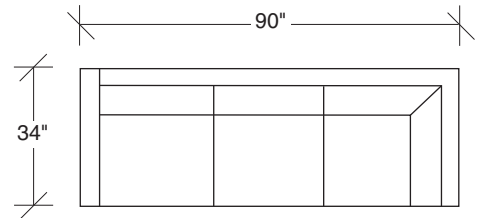

**855-103**  
CHAIR

**855-203**  
LOVESEAT

**855-303**  
SOFA

**855-000**  
OTTOMAN

**855-401**  
LEFT CHAISE /  
RIGHT CORNER LOVESEAT

**855-301**  
LAF SOFA

**855-402**  
RIGHT CHAISE /  
LEFT CORNER LOVESEAT

**855-302**  
RAF SOFA

**855-410**  
LEFT CHAISE / RIGHT CORNER SOFA

**855-307**  
LAF / RIGHT CORNER SOFA

**855-411**  
LEFT CORNER / RIGHT CHAISE SOFA

**855-306**  
RAF / LEFT CORNER SOFA

**Design Classic**  
**855 - Series**

Scale 1/4" = 1'0"  
All upholstery sizes are approximate