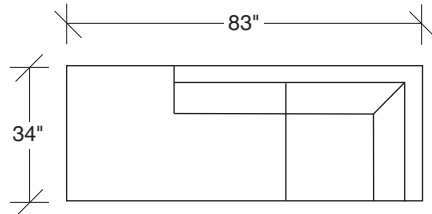

**855-103**  
CHAIR

**855-203**  
LOVESEAT

**855-303**  
SOFA

**855-000**  
OTTOMAN

**855-401**  
LEFT CHAISE /  
RIGHT CORNER LOVESEAT

**855-301**  
LAF SOFA

**855-402**  
RIGHT CHAISE /  
LEFT CORNER LOVESEAT

**855-302**  
RAF SOFA

**855-410**  
LEFT CHAISE / RIGHT CORNER SOFA

**855-307**  
LAF / RIGHT CORNER SOFA

**855-411**  
LEFT CORNER / RIGHT CHAISE SOFA

**855-306**  
RAF / LEFT CORNER SOFA

**Design Classic**  
**855 - Series**

Scale 1/4" = 1'0"  
All upholstery sizes are approximate