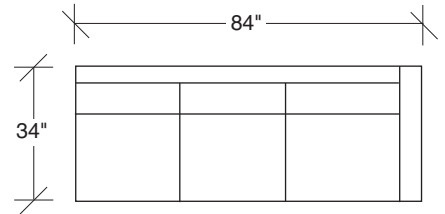

**855-103**  
CHAIR

**855-203**  
LOVESEAT

**855-303**  
SOFA

**855-000**  
OTTOMAN

**855-401**  
LEFT CHAISE /  
RIGHT CORNER LOVESEAT

**855-301**  
LAF SOFA

**855-402**  
RIGHT CHAISE /  
LEFT CORNER LOVESEAT

**855-302**  
RAF SOFA

**855-410**  
LEFT CHAISE / RIGHT CORNER SOFA

**855-307**  
LAF / RIGHT CORNER SOFA

**855-411**  
LEFT CORNER / RIGHT CHAISE SOFA

**855-306**  
RAF / LEFT CORNER SOFA

**Design Classic**  
**855 - Series**

Scale 1/4" = 1'0"  
All upholstery sizes are approximate