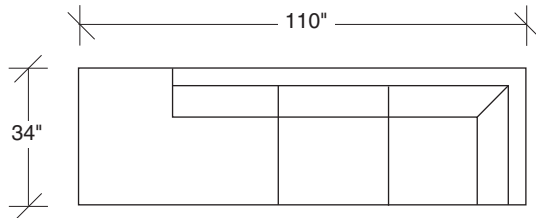

**855-103**  
CHAIR

**855-203**  
LOVESEAT

**855-303**  
SOFA

**855-000**  
OTTOMAN

**855-401**  
LEFT CHAISE /  
RIGHT CORNER LOVESEAT

**855-301**  
LAF SOFA

**855-402**  
RIGHT CHAISE /  
LEFT CORNER LOVESEAT

**855-302**  
RAF SOFA

**855-410**  
LEFT CHAISE / RIGHT CORNER SOFA

**855-307**  
LAF / RIGHT CORNER SOFA

**855-411**  
LEFT CORNER / RIGHT CHAISE SOFA

**855-306**  
RAF / LEFT CORNER SOFA

**Design Classic**  
**855 - Series**

Scale 1/4" = 1'0"  
All upholstery sizes are approximate