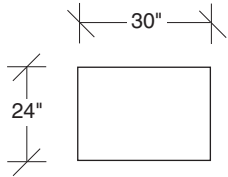

**855-103**  
CHAIR

**855-203**  
LOVESEAT

**855-303**  
SOFA

**855-000**  
OTTOMAN

**855-401**  
LEFT CHAISE /  
RIGHT CORNER LOVESEAT

**855-301**  
LAF SOFA

**855-402**  
RIGHT CHAISE /  
LEFT CORNER LOVESEAT

Scale 1/4" = 1'0"  
All upholstery sizes are approximate