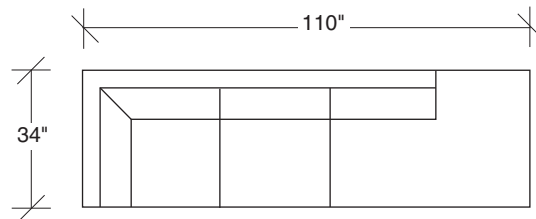

**855-103**  
CHAIR

**855-203**  
LOVESEAT

**855-303**  
SOFA

**855-000**  
OTTOMAN

**855-401**  
LEFT CHAISE /  
RIGHT CORNER LOVESEAT

**855-301**  
LAF SOFA

**855-402**  
RIGHT CHAISE /  
LEFT CORNER LOVESEAT

**855-302**  
RAF SOFA

**855-410**  
LEFT CHAISE / RIGHT CORNER SOFA

**855-307**  
LAF / RIGHT CORNER SOFA

**855-411**  
LEFT CORNER / RIGHT CHAISE SOFA

**855-306**  
RAF / LEFT CORNER SOFA

**Design Classic**  
**855 - Series**

Scale 1/4" = 1'0"  
All upholstery sizes are approximate