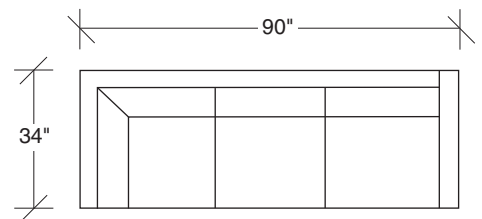

**855-103**  
CHAIR

**855-203**  
LOVESEAT

**855-303**  
SOFA

**855-000**  
OTTOMAN

**855-401**  
LEFT CHAISE /  
RIGHT CORNER LOVESEAT

**855-301**  
LAF SOFA

**855-402**  
RIGHT CHAISE /  
LEFT CORNER LOVESEAT

**855-302**  
RAF SOFA

**855-410**  
LEFT CHAISE / RIGHT CORNER SOFA

**855-307**  
LAF / RIGHT CORNER SOFA

**855-411**  
LEFT CORNER / RIGHT CHAISE SOFA

**855-306**  
RAF / LEFT CORNER SOFA

**Design Classic**  
**855 - Series**

Scale 1/4" = 1'0"  
All upholstery sizes are approximate