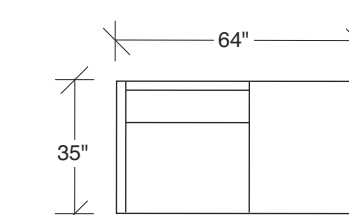

W 64 D 35 H 27 in.
Seat depth 22 in.
Seat height 18 in.
Arm height 27 in.
Arm width 3 in.

Height to top of back cushion is 34 inches approximately. Legs shown in walnut veneer. Available in any TC walnut finish on walnut. Must specify. Throw pillows optional. Must specify.

Blade 1439 - Series

Scale 1/4" = 1'0"
All upholstery sizes are approximate

THAYER COGGIN, INC.

1439-200
ARMLESS LOVESEAT

1439-103
CHAIR

1439-000
OTTOMAN

1439-201
LAF LOVESEAT

1439-202
RAF LOVESEAT

Blade

No. 1439-307-W LAF / RIGHT HIGH CORNER SOFA
W 96 D 35 H 27 in.
Seat depth 22 in.
Seat height 18 in.
Arm height 27 in.
Arm width 3 in.

Height to top of back cushion is 34 inches approximately. Legs shown in walnut veneer. Also available in polished stainless steel or dark bronze. Must specify. Throw pillows optional. Must specify.

No. 1439-326-W RAF / LEFT OTTOMAN SOFA
W 96 D 35 H 27 in.
Seat depth 22 in.
Seat height 18 in.
Arm height 27 in.
Arm width 3 in.

Blade

No. 1439-401 LEFT CHAISE
W 96 D 35 H 27 in.
Seat depth 22 in.
Seat height 18 in.