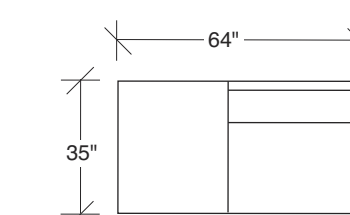

1439-226
RAF CHAIR / LEFT OTTOMAN