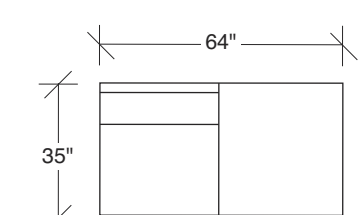

1439-207
ARMLESS CHAIR / RIGHT OTTOMAN