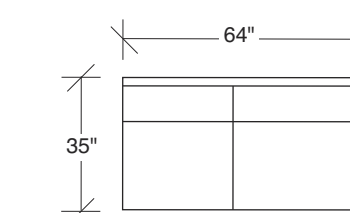

W 64 D 35 H 27 in.
Seat depth 22 in.
Seat height 18 in.
Arm height 27 in.
Arm width 3 in.

Height to top of back cushion is 34 inches approximately. Legs shown in walnut veneer. Available in any TC walnut finish on walnut. Must specify. Throw pillows optional. Must specify.

Blade 1439 - Series

Scale 1/4" = 1'0"
All upholstery sizes are approximate

THAYER COGGIN, INC.

1439-200
ARMLESS LOVESEAT

1439-103
CHAIR

1439-000
OTTOMAN

1439-201
LAF LOVESEAT

1439-202
RAF LOVESEAT

Blade

No. 1439-307-W LAF / RIGHT HIGH CORNER SOFA
W 96 D 35 H 27 in.
Seat depth 22 in.
Seat height 18 in.
Arm height 27 in.
Arm width 3 in.

Height to top of back cushion is 34 inches approximately. Legs shown in walnut veneer. Also available in polished stainless steel or dark bronze. Must specify. Throw pillows optional. Must specify.

No. 1439-326-W RAF / LEFT OTTOMAN SOFA
W 96 D 35 H 27 in.
Seat depth 22 in.
Seat height 18 in.
Arm height 27 in.
Arm width 3 in.

Blade

No. 1439-401 LEFT CHAISE
W 96 D 35 H 27 in.
Seat depth 22 in.
Seat height 18 in.