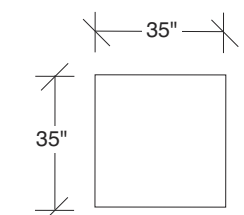

W 64 D 35 H 27 in.
Seat depth 22 in.
Seat height 18 in.
Arm height 27 in.
Arm width 3 in.

Height to top of back cushion is 34 inches approximately. Legs shown in walnut veneer. Available in any TC walnut finish on walnut. Must specify. Throw pillows optional. Must specify.

Blade 1439 - Series

Scale 1/4" = 1'0"
All upholstery sizes are approximate

THAYER COGGIN, INC.

1439-200
ARMLESS LOVESEAT

1439-103
CHAIR

1439-000
OTTOMAN

1439-201
LAF LOVESEAT

1439-202
RAF LOVESEAT

Blade

No. 1439-307-W LAF / RIGHT HIGH CORNER SOFA
W 96 D 35 H 27 in.
Seat depth 22 in.
Seat height 18 in.
Arm height 27 in.
Arm width 3 in.

Height to top of back cushion is 34 inches approximately. Legs shown in walnut veneer. Also available in polished stainless steel or dark bronze. Must specify. Throw pillows optional. Must specify.

No. 1439-326-W RAF / LEFT OTTOMAN SOFA
W 96 D 35 H 27 in.
Seat depth 22 in.
Seat height 18 in.
Arm height 27 in.
Arm width 3 in.

Blade

No. 1439-401 LEFT CHAISE
W 96 D 35 H 27 in.
Seat depth 22 in.
Seat height 18 in.