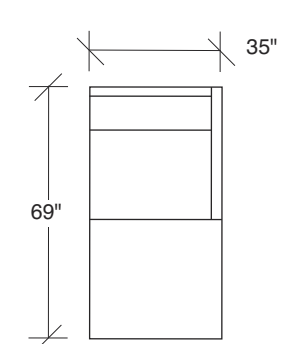

1439-404
RAF CHAISE

Blade 1439 - Series

Scale 1/4" = 1'0"
All upholstery sizes are approximate

FOR ALTERNATIVE LEGS USE THESE SUFFIXES ON PRODUCT NUMBERS:

- -PS for Polished Stainless Steel legs
- -DB for Dark Bronze legs
- -W for Walnut Veneer legs