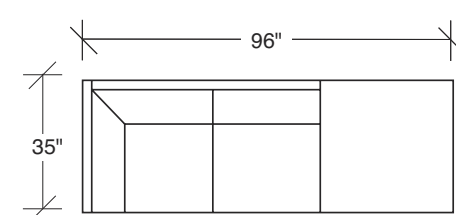

1439-401
LEFT CHAISE

1439-402
RIGHT CHAISE

1439-513
STUDIO SOFA

Blade

No. 1439-405-W LAF CHAISE

W 35 D 69 H 27 in.
Seat depth 56 in.
Seat height 18 in.
Arm height 27 in.
Arm width 3 in.

No. 1439-202-W RAF LOVESEAT

W 64 D 35 H 27 in.
Seat depth 22 in.
Seat height 18 in.
Arm height 27 in.
Arm width 3 in.

Height to top of back cushion is 34 inches approximately. Legs shown in walnut veneer. Available in any TC walnut finish on walnut. Must specify. Throw pillows optional. Must specify.

Blade

No. 1439-307-W LAF / RIGHT HIGH CORNER SOFA
W 96 D 35 H 27 in.
Seat depth 22 in.
Seat height 18 in.
Arm height 27 in.
Arm width 3 in.

Height to top of back cushion is 34 inches approximately. Legs shown in walnut veneer. Also available in polished stainless steel or dark bronze. Must specify. Throw pillows optional. Must specify.

Height to top of back cushion is 34 inches approximately. Legs shown in polished stainless steel. Also available in dark bronze or walnut veneer. Must specify. Throw pillows optional. Must specify.

No. 1439-202 RAF LOVESEAT
W 64 D 35 H 27 in.
Seat depth 22 in.
Seat height 18 in.
Arm height 27 in.
Arm width 3 in.