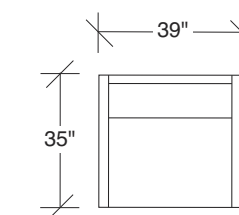

1439-401
LEFT CHAISE

1439-402
RIGHT CHAISE

1439-513
STUDIO SOFA

Blade

No. 1439-405-W LAF CHAISE

W 35 D 69 H 27 in.
Seat depth 56 in.
Seat height 18 in.
Arm height 27 in.
Arm width 3 in.

No. 1439-202-W RAF LOVESEAT

W 64 D 35 H 27 in.
Seat depth 22 in.
Seat height 18 in.
Arm height 27 in.
Arm width 3 in.

Height to top of back cushion is 34 inches approximately. Legs shown in walnut veneer. Available in any TC walnut finish on walnut. Must specify. Throw pillows optional. Must specify.

Blade 1439 - Series

Scale 1/4" = 1'0"
All upholstery sizes are approximate

THAYER COGGIN, INC.

1439-200
ARMLESS LOVESEAT

1439-103
CHAIR

1439-000
OTTOMAN

1439-201
LAF LOVESEAT

1439-202
RAF LOVESEAT

Blade

No. 1439-307-W LAF / RIGHT HIGH CORNER SOFA
W 96 D 35 H 27 in.
Seat depth 22 in.
Seat height 18 in.
Arm height 27 in.
Arm width 3 in.

Height to top of back cushion is 34 inches approximately. Legs shown in walnut veneer. Also available in polished stainless steel or dark bronze. Must specify. Throw pillows optional. Must specify.