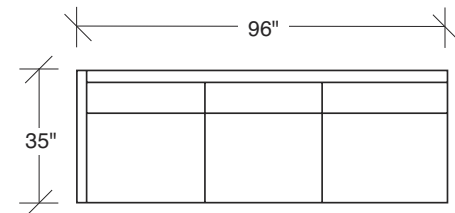

1439-313
SOFA