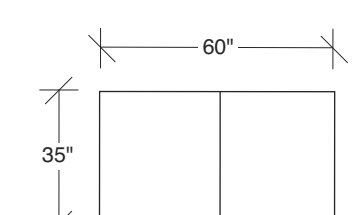

W 64 D 35 H 27 in.
Seat depth 22 in.
Seat height 18 in.
Arm height 27 in.
Arm width 3 in.

Height to top of back cushion is 34 inches approximately. Legs shown in walnut veneer. Available in any TC walnut finish on walnut. Must specify. Throw pillows optional. Must specify.

1439-227
LAF CHAIR / RIGHT OTTOMAN

1439-226
RAF CHAIR / LEFT OTTOMAN

1439-207
ARMLESS CHAIR / RIGHT OTTOMAN

1439-206
ARMLESS CHAIR / LEFT OTTOMAN

1439-003
OTTOMAN - BENCH
(16 in. high)

1439-004
OTTOMAN - BENCH
(18 in. high)

Blade

No. 1439-307-W LAF / RIGHT HIGH CORNER SOFA
W 96 D 35 H 27 in.
Seat depth 22 in.
Seat height 18 in.
Arm height 27 in.
Arm width 3 in.

Height to top of back cushion is 34 inches approximately. Legs shown in walnut veneer. Also available in polished stainless steel or dark bronze. Must specify. Throw pillows optional. Must specify.

No. 1439-326-W RAF / LEFT OTTOMAN SOFA
W 96 D 35 H 27 in.
Seat depth 22 in.
Seat height 18 in.
Arm height 27 in.
Arm width 3 in.

Blade

No. 1439-401 LEFT CHAISE
W 96 D 35 H 27 in.
Seat depth 22 in.
Seat height 18 in.