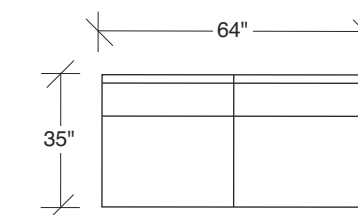

1439-401
LEFT CHAISE

1439-402
RIGHT CHAISE

1439-513
STUDIO SOFA

Blade

No. 1439-405-W LAF CHAISE

W 35 D 69 H 27 in.
Seat depth 56 in.
Seat height 18 in.
Arm height 27 in.
Arm width 3 in.

No. 1439-202-W RAF LOVESEAT

W 64 D 35 H 27 in.
Seat depth 22 in.
Seat height 18 in.
Arm height 27 in.
Arm width 3 in.

Height to top of back cushion is 34 inches approximately. Legs shown in walnut veneer. Available in any TC walnut finish on walnut. Must specify. Throw pillows optional. Must specify.

Blade 1439 - Series

Scale 1/4" = 1'0"
All upholstery sizes are approximate

THAYER COGGIN, INC.

1439-200
ARMLESS LOVESEAT

1439-103
CHAIR

1439-000
OTTOMAN

1439-201
LAF LOVESEAT

1439-202
RAF LOVESEAT

Blade

No. 1439-307-W LAF / RIGHT HIGH CORNER SOFA
W 96 D 35 H 27 in.
Seat depth 22 in.
Seat height 18 in.
Arm height 27 in.
Arm width 3 in.

Height to top of back cushion is 34 inches approximately. Legs shown in walnut veneer. Also available in polished stainless steel or dark bronze. Must specify. Throw pillows optional. Must specify.