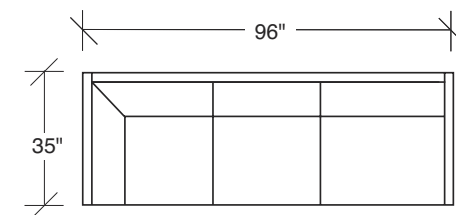

1439-313
SOFA

1439-303
SOFA

1439-301
LAF SOFA

1439-302
RAF SOFA

1439-307
LAF / RIGHT CORNER SOFA

1439-306
RAF / LEFT CORNER SOFA

1439-327
LAF / RIGHT OTTOMAN SOFA

1439-326
RAF / LEFT OTTOMAN SOFA

1439-401
LEFT CHAISE

1439-402
RIGHT CHAISE

1439-513
STUDIO SOFA

Blade

No. 1439-405-W LAF CHAISE

W 35 D 69 H 27 in.
Seat depth 56 in.
Seat height 18 in.
Arm height 27 in.
Arm width 3 in.

No. 1439-202-W RAF LOVESEAT

W 64 D 35 H 27 in.
Seat depth 22 in.
Seat height 18 in.
Arm height 27 in.
Arm width 3 in.

Height to top of back cushion is 34 inches approximately. Legs shown in walnut veneer. Available in any TC walnut finish on walnut. Must specify. Throw pillows optional. Must specify.

Blade

No. 1439-307-W LAF / RIGHT HIGH CORNER SOFA
W 96 D 35 H 27 in.
Seat depth 22 in.
Seat height 18 in.
Arm height 27 in.
Arm width 3 in.

Height to top of back cushion is 34 inches approximately. Legs shown in walnut veneer. Also available in polished stainless steel or dark bronze. Must specify. Throw pillows optional. Must specify.