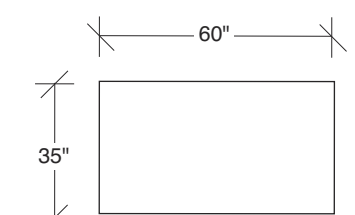

W 64 D 35 H 27 in.
Seat depth 22 in.
Seat height 18 in.
Arm height 27 in.
Arm width 3 in.

Height to top of back cushion is 34 inches approximately. Legs shown in walnut veneer. Available in any TC walnut finish on walnut. Must specify. Throw pillows optional. Must specify.

1439-227
LAF CHAIR / RIGHT OTTOMAN

1439-226
RAF CHAIR / LEFT OTTOMAN

1439-207
ARMLESS CHAIR / RIGHT OTTOMAN

1439-206
ARMLESS CHAIR / LEFT OTTOMAN

1439-003
OTTOMAN - BENCH
(16 in. high)

1439-004
OTTOMAN - BENCH
(18 in. high)

1439-405
LAF CHAISE

1439-404
RAF CHAISE

Blade 1439 - Series

Scale 1/4" = 1'0"
All upholstery sizes are approximate

FOR ALTERNATIVE LEGS USE THESE SUFFIXES ON PRODUCT NUMBERS:

- PS for Polished Stainless Steel legs
- DB for Dark Bronze legs
- W for Walnut Veneer legs

Blade

No. 1439-307-W LAF / RIGHT HIGH CORNER SOFA
W 96 D 35 H 27 in.
Seat depth 22 in.
Seat height 18 in.
Arm height 27 in.
Arm width 3 in.

Height to top of back cushion is 34 inches approximately. Legs shown in walnut veneer. Also available in polished stainless steel or dark bronze. Must specify. Throw pillows optional. Must specify.