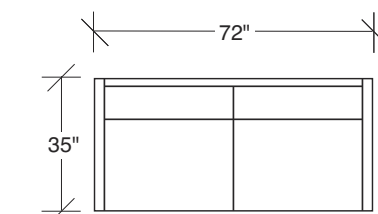

1439-401
LEFT CHAISE

1439-402
RIGHT CHAISE

1439-513
STUDIO SOFA

Blade

No. 1439-405-W LAF CHAISE

W 35 D 69 H 27 in.
Seat depth 56 in.
Seat height 18 in.
Arm height 27 in.
Arm width 3 in.

No. 1439-202-W RAF LOVESEAT

W 64 D 35 H 27 in.
Seat depth 22 in.
Seat height 18 in.
Arm height 27 in.
Arm width 3 in.

Height to top of back cushion is 34 inches approximately. Legs shown in walnut veneer. Available in any TC walnut finish on walnut. Must specify. Throw pillows optional. Must specify.

Blade

No. 1439-307-W LAF / RIGHT HIGH CORNER SOFA
W 96 D 35 H 27 in.
Seat depth 22 in.
Seat height 18 in.
Arm height 27 in.
Arm width 3 in.

Height to top of back cushion is 34 inches approximately. Legs shown in walnut veneer. Also available in polished stainless steel or dark bronze. Must specify. Throw pillows optional. Must specify.

Height to top of back cushion is 34 inches approximately. Legs shown in polished stainless steel. Also available in dark bronze or walnut veneer. Must specify. Throw pillows optional. Must specify.

No. 1439-202 RAF LOVESEAT
W 64 D 35 H 27 in.
Seat depth 22 in.
Seat height 18 in.
Arm height 27 in.
Arm width 3 in.