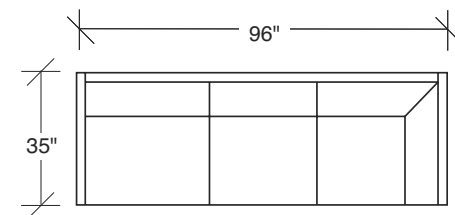

1439-301
LAF SOFA