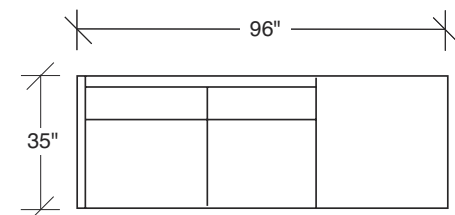

1439-307
LAF / RIGHT CORNER SOFA