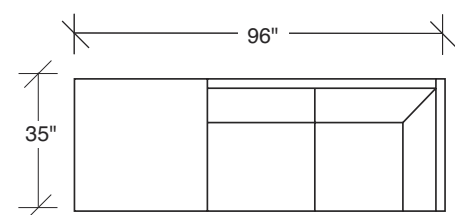

1439-401
LEFT CHAISE

1439-402
RIGHT CHAISE

1439-513
STUDIO SOFA

Blade

No. 1439-405-W LAF CHAISE

W 35 D 69 H 27 in.
Seat depth 56 in.
Seat height 18 in.
Arm height 27 in.
Arm width 3 in.

No. 1439-202-W RAF LOVESEAT

W 64 D 35 H 27 in.
Seat depth 22 in.
Seat height 18 in.
Arm height 27 in.
Arm width 3 in.

Height to top of back cushion is 34 inches approximately. Legs shown in walnut veneer. Available in any TC walnut finish on walnut. Must specify. Throw pillows optional. Must specify.

Blade

No. 1439-307-W LAF / RIGHT HIGH CORNER SOFA
W 96 D 35 H 27 in.
Seat depth 22 in.
Seat height 18 in.
Arm height 27 in.
Arm width 3 in.

Height to top of back cushion is 34 inches approximately. Legs shown in walnut veneer. Also available in polished stainless steel or dark bronze. Must specify. Throw pillows optional. Must specify.

Height to top of back cushion is 34 inches approximately. Legs shown in polished stainless steel. Also available in dark bronze or walnut veneer. Must specify. Throw pillows optional. Must specify.

No. 1439-202 RAF LOVESEAT
W 64 D 35 H 27 in.
Seat depth 22 in.
Seat height 18 in.
Arm height 27 in.
Arm width 3 in.