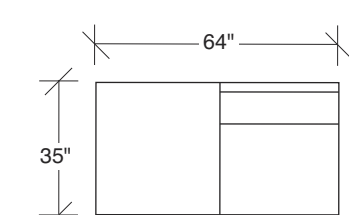

1439-206
ARMLESS CHAIR / LEFT OTTOMAN