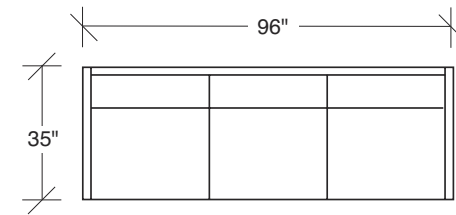

Blade

No. 1439-405-W LAF CHAISE

W 35 D 69 H 27 in.
Seat depth 56 in.
Seat height 18 in.
Arm height 27 in.
Arm width 3 in.

No. 1439-202-W RAF LOVESEAT

W 64 D 35 H 27 in.
Seat depth 22 in.
Seat height 18 in.
Arm height 27 in.
Arm width 3 in.

Height to top of back cushion is 34 inches approximately. Legs shown in walnut veneer. Available in any TC walnut finish on walnut. Must specify. Throw pillows optional. Must specify.

Blade 1439 - Series

Scale 1/4" = 1'0"
All upholstery sizes are approximate

THAYER COGGIN, INC.

Blade 1439 - Series

Scale 1/4" = 1'0"
All upholstery sizes are approximate

FOR ALTERNATIVE LEGS USE THESE SUFFIXES ON PRODUCT NUMBERS:

- -PS for Polished Stainless Steel legs
- -DB for Dark Bronze legs
- -W for Walnut Veneer legs