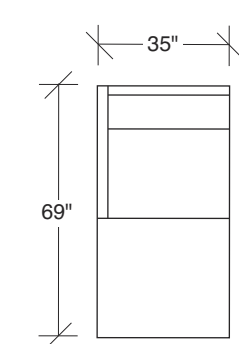

W 64 D 35 H 27 in.
Seat depth 22 in.
Seat height 18 in.
Arm height 27 in.
Arm width 3 in.

Height to top of back cushion is 34 inches approximately. Legs shown in walnut veneer. Available in any TC walnut finish on walnut. Must specify. Throw pillows optional. Must specify.

1439-227
LAF CHAIR / RIGHT OTTOMAN

1439-226
RAF CHAIR / LEFT OTTOMAN

1439-207
ARMLESS CHAIR / RIGHT OTTOMAN

1439-206
ARMLESS CHAIR / LEFT OTTOMAN

1439-003
OTTOMAN - BENCH
(16 in. high)

1439-004
OTTOMAN - BENCH
(18 in. high)

Blade

No. 1439-307-W LAF / RIGHT HIGH CORNER SOFA
W 96 D 35 H 27 in.
Seat depth 22 in.
Seat height 18 in.
Arm height 27 in.
Arm width 3 in.

Height to top of back cushion is 34 inches approximately. Legs shown in walnut veneer. Also available in polished stainless steel or dark bronze. Must specify. Throw pillows optional. Must specify.

No. 1439-326-W RAF / LEFT OTTOMAN SOFA
W 96 D 35 H 27 in.
Seat depth 22 in.
Seat height 18 in.
Arm height 27 in.
Arm width 3 in.

Blade

No. 1439-401 LEFT CHAISE
W 96 D 35 H 27 in.
Seat depth 22 in.
Seat height 18 in.