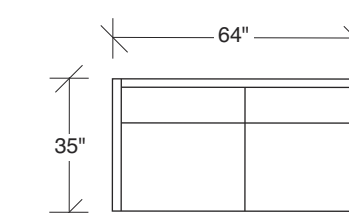

W 64 D 35 H 27 in.
Seat depth 22 in.
Seat height 18 in.
Arm height 27 in.
Arm width 3 in.

Height to top of back cushion is 34 inches approximately. Legs shown in walnut veneer. Available in any TC walnut finish on walnut. Must specify. Throw pillows optional. Must specify.

Blade 1439 - Series

Scale 1/4" = 1'0"
All upholstery sizes are approximate

THAYER COGGIN, INC.

1439-200
ARMLESS LOVESEAT

1439-103
CHAIR

1439-000
OTTOMAN

1439-201
LAF LOVESEAT

1439-202
RAF LOVESEAT

Blade

No. 1439-307-W LAF / RIGHT HIGH CORNER SOFA
W 96 D 35 H 27 in.
Seat depth 22 in.
Seat height 18 in.
Arm height 27 in.
Arm width 3 in.

Height to top of back cushion is 34 inches approximately. Legs shown in walnut veneer. Also available in polished stainless steel or dark bronze. Must specify. Throw pillows optional. Must specify.

No. 1439-326-W RAF / LEFT OTTOMAN SOFA
W 96 D 35 H 27 in.
Seat depth 22 in.
Seat height 18 in.
Arm height 27 in.
Arm width 3 in.

Blade

No. 1439-401 LEFT CHAISE
W 96 D 35 H 27 in.
Seat depth 22 in.
Seat height 18 in.