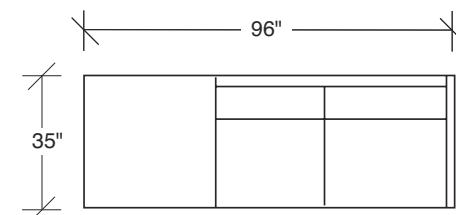

1439-306
RAF / LEFT CORNER SOFA