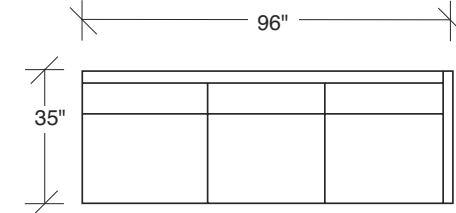

1439-303
SOFA