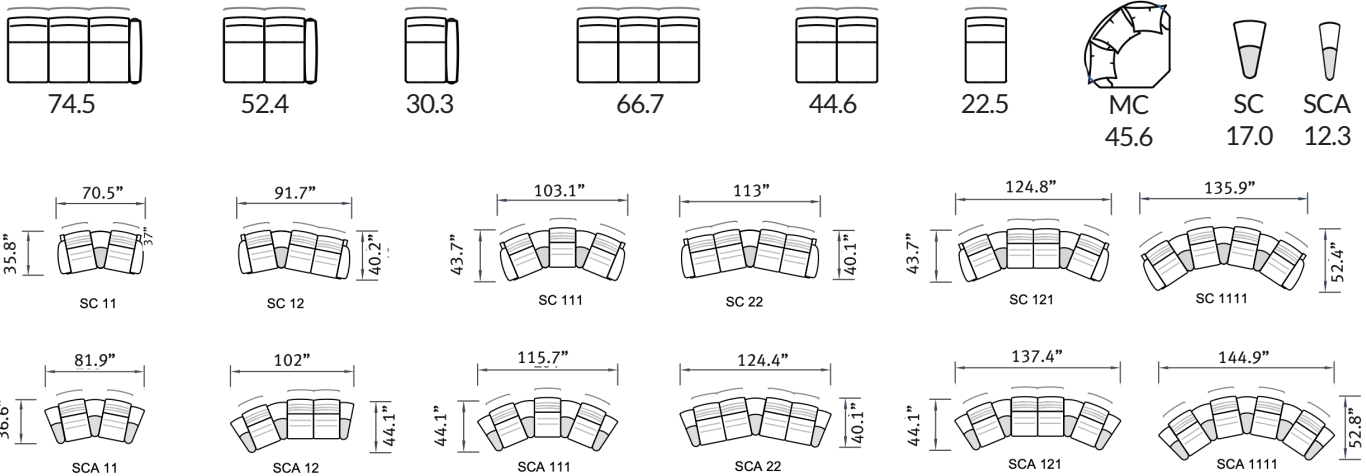

## Stressless® Sapphire - Measurements (inches)

Item no.	Model	Width	Height	Depth	Seat Height	Seat Depth
1267020	Sapphire 2 Seat - Low-Back	60.2	33.9	31.5	17.3	20.5
1267030	Sapphire 3 Seat - Low-Back	82.3	33.9	31.5	17.3	20.5
1266020	Sapphire 2 Seat - High-Back	60.6	44.5	31.5	17.3	20.5
1266030	Sapphire 3 Seat - High-Back	82.3	44.5	31.5	17.3	20.5