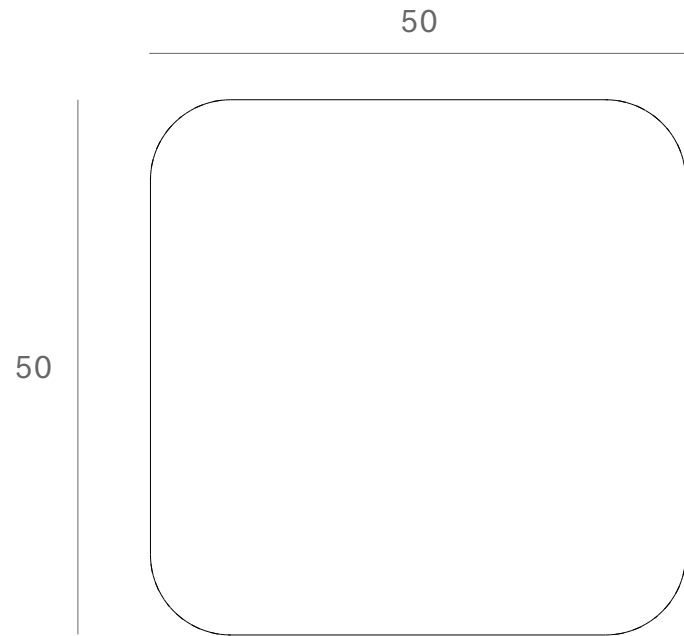

*Ethnicraft*

35004 - Mahogany Roller Max square side table - Dimensions (cm)

*Ethnicraft*

35004 - Mahogany Roller Max square side table - Dimensions (inches)