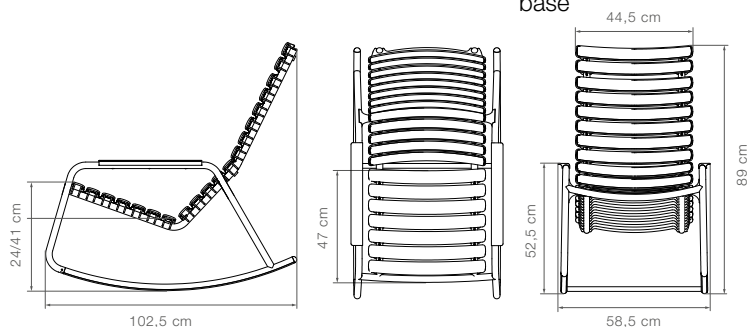

**LAMELLAS**  
97% Danish household plastic trash  
3% UV and color pigment

**ARMRESTS**  
Bamboo or powder coated aluminum

**CLEANING AND CARE**  
View online [here](#)

**DIMENSIONS**

H: 35"  
D: 41.5"  
W: 23"

**SEAT HEIGHT**

9.5"/16.25"

**SEAT DEPTH**

18.5

**WEIGHT**

Packaged: 24.2 lbs  
Product: 17.6 lbs

**ARMREST HEIGHT SEAT WIDTH**

20.86"