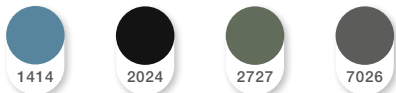

COLORS

Monocolor

Armrests