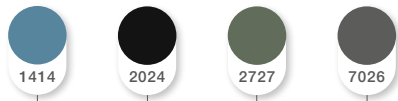

COLORS

Monocolor

Armrests