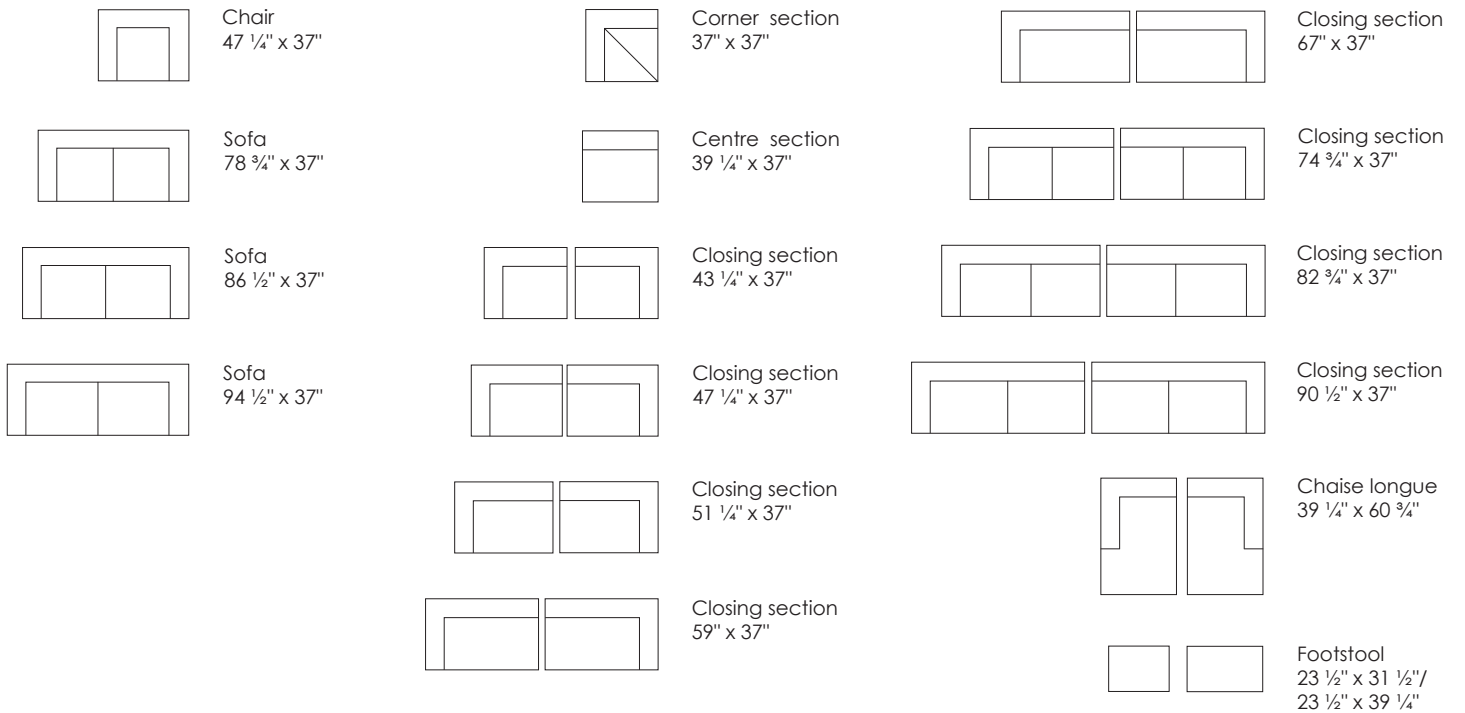

Model Tub · Design Jens Juul Eilersen

Arm height: 23" · Arm width: 2 3/4" · Arm cushion width: 7 1/2" · Total depth (frame): 37" / 41" · Seat depth: 26 3/4" / 30 3/4" · Seat height: 15 3/4" · Total height (frame): 23"

	Chair 47 1/4" x 37"		Closing section 43 1/4" x 37" / 41"
	Sofa 78 3/4" x 37"		Closing section 47 1/4" x 37" / 41"
	Sofa 86 1/2" x 37"		Closing section 51 1/4" x 37" / 41"
	Sofa 94 1/2" x 37"		Closing section 59" x 37" / 41"
	Corner section 37" x 37"		Closing section 67" x 37" / 41"
	Corner section 41" x 41"		Closing section 74 3/4" x 37" / 41"
	Center section 39 1/4" x 37" / 41"		Closing section 82 3/4" x 37" / 41"
	Chaise longue 39 1/4" x 60 3/4"		Closing section 86 1/2" x 41"
	Chaise longue 43 1/2" x 64 1/2"		Closing section 90 1/2" x 37"
			Footstool 23 1/2" x 31 1/2"
			Footstool 23 1/2" x 39 1/4"

 HANSEN
INTERIORS

Scale 1:100

All overall dimensions correspond to frame sizes.

eilersen®
since 1895

Model Tub · Design Jens Juul Eilersen

Arm height: 23" · Arm width: 2 3/4" · Arm cushion width: 7 1/2" · Total depth (frame): 37" · Seat depth: 26 3/4" · Seat height: 15 3/4" · Total height (frame): 23"
 Also available in depth 41"

Model Tub · Design Jens Juul Eilersen

Arm height: 23" · Arm width: 2 3/4" · Arm cushion width: 7 1/2" · Total depth (frame): 41" · Seat depth: 30 3/4" · Seat height: 15 3/4" · Total height (frame): 23"
 Also available in depth 37"