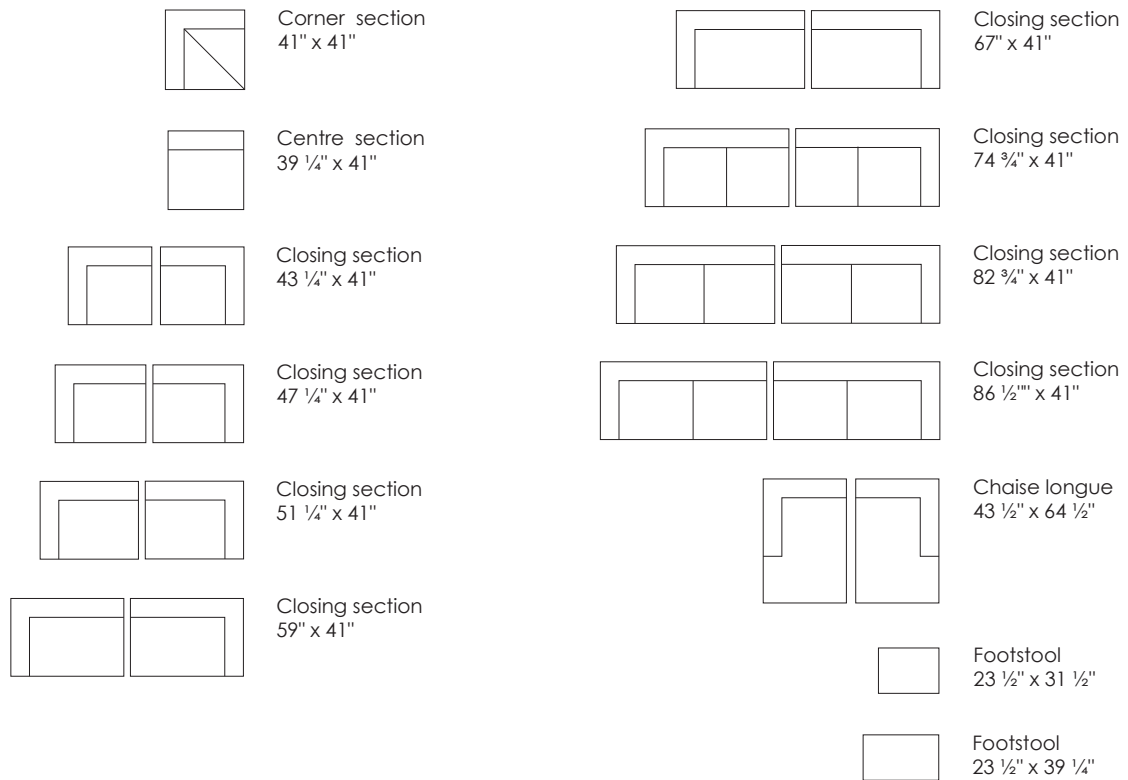

Model Tub · Design Jens Juul Eilersen

Arm height: 23" · Arm width: 2 3/4" · Arm cushion width: 7 1/2" · Total depth (frame): 37" / 41" · Seat depth: 26 3/4" / 30 3/4" · Seat height: 15 3/4" · Total height (frame): 23"

	Chair 47 1/4" x 37"		Closing section 43 1/4" x 37" / 41"
	Sofa 78 3/4" x 37"		Closing section 47 1/4" x 37" / 41"
	Sofa 86 1/2" x 37"		Closing section 51 1/4" x 37" / 41"
	Sofa 94 1/2" x 37"		Closing section 59" x 37" / 41"
	Corner section 37" x 37"		Closing section 67" x 37" / 41"
	Corner section 41" x 41"		Closing section 74 3/4" x 37" / 41"
	Center section 39 1/4" x 37" / 41"		Closing section 82 3/4" x 37" / 41"
	Chaise longue 39 1/4" x 60 3/4"		Closing section 86 1/2" x 41"
	Chaise longue 43 1/2" x 64 1/2"		Closing section 90 1/2" x 37"
			Footstool 23 1/2" x 31 1/2"
			Footstool 23 1/2" x 39 1/4"

 HANSEN
INTERIORS

Scale 1:100

All overall dimensions correspond to frame sizes.

eilersen®
since 1895

Model Tub · Design Jens Juul Eilersen

Arm height: 23" · Arm width: 2 3/4" · Arm cushion width: 7 1/2" · Total depth (frame): 37" · Seat depth: 26 3/4" · Seat height: 15 3/4" · Total height (frame): 23"
 Also available in depth 41"

Model Tub · Design Jens Juul Eilersen

Arm height: 23" · Arm width: 2 3/4" · Arm cushion width: 7 1/2" · Total depth (frame): 41" · Seat depth: 30 3/4" · Seat height: 15 3/4" · Total height (frame): 23"
 Also available in depth 37"