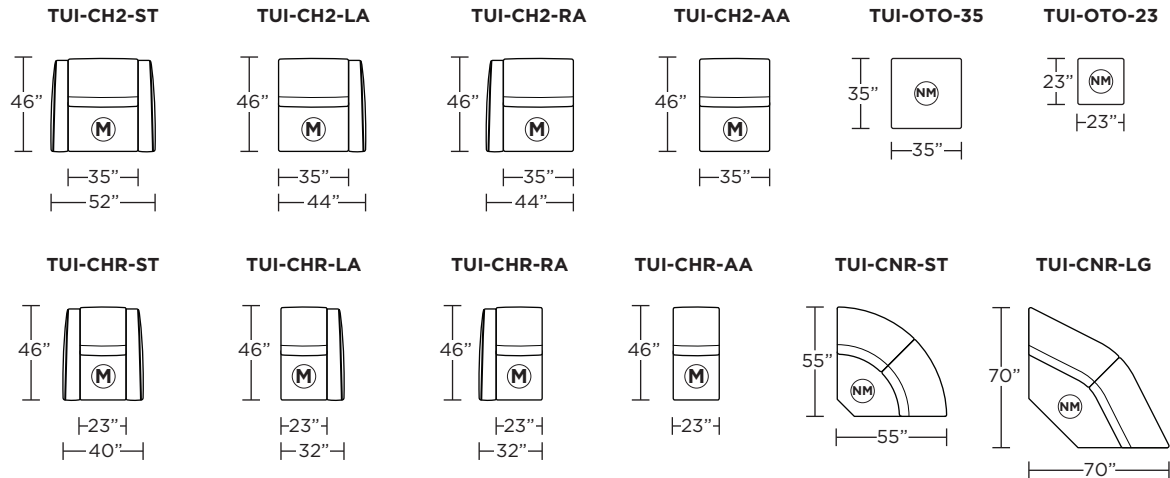

TURIN

Standard Features:

- Premium high-density, high-resiliency foam seat cushions
- Advanced unidirectional suspension system
- Double-needle top-stitch with thick thread
- In-arm control panel is easy to use and includes a 2-amp USB charging port
- Lifetime warranty on frame and suspension
- Five-year warranty on mechanism
- Three-year warranty on motor
- Quick-ship delivery

Options:

- Contrasting welt detail available
- Contrasting stitch detail available in Black, Brown, Charcoal, Cream, Espresso, Grey, Lemon, Pink, Royal, Scarlet, Tangerine, or Teal thread color
- 2-amp hour lithium-ion battery pack available
- Easy disassembly for delivery
- Metal legs available in Antique Brass, Burnished Bronze, or Polished Nickel