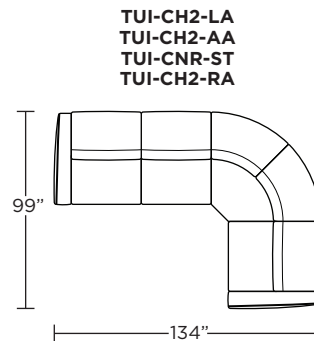

V.06.15.21