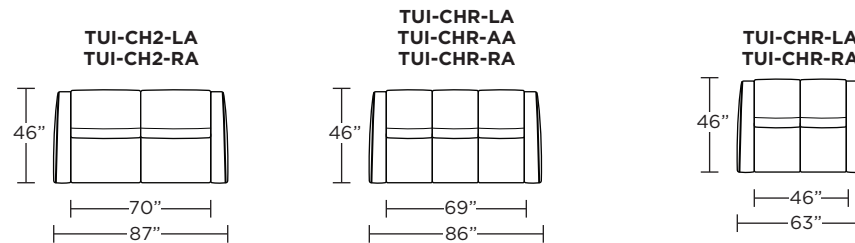

V.06.15.21