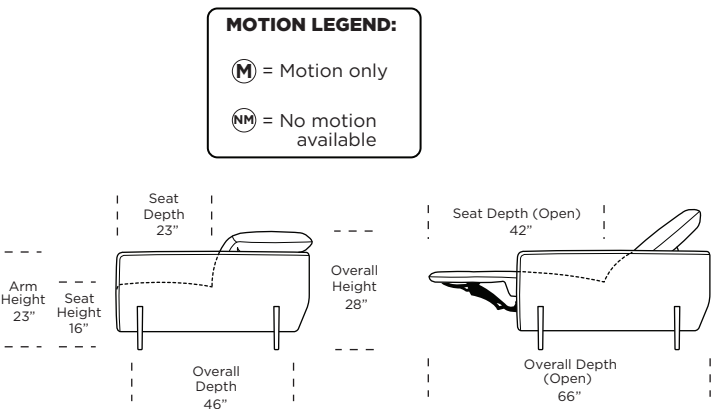

V.06.15.21