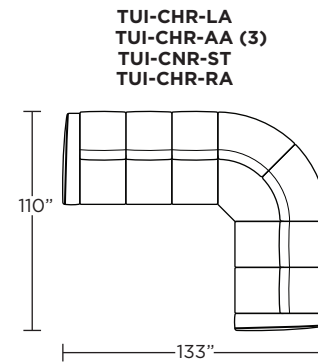

V.06.15.21