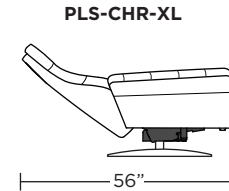

PILEUS

Standard Features:

- Patented weight balanced mechanism
- Monofilament elastic webbing suspension
- Premium high-density, high-resiliency molded foam seat cushion encased in down
- Down encased cushioning
- Buttonless tufted back and seat cushion
- Semi-attached back cushion
- Tight seat cushion
- Single-needle top-stitch with thick thread
- Manual articulating headrest
- Lifetime warranty on frame and suspension
- Quick-ship delivery
- Ten year warranty on mechanism

Note: Patterned fabrics not suggested for this style.

Wall Clearance: ST - 14", LG - 16", XL - 18"

Scale: 1/4 inch = 1 foot
All dimensions are approximate and subject to change.
Specify components from the sitting position.