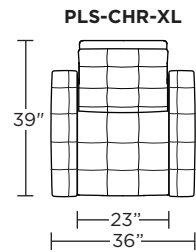

PILEUS

Standard Features:

- Patented weight balanced mechanism
- Monofilament elastic webbing suspension
- Premium high-density, high-resiliency molded foam seat cushion encased in down
- Down encased cushioning
- Buttonless tufted back and seat cushion
- Semi-attached back cushion
- Tight seat cushion
- Single-needle top-stitch with thick thread
- Manual articulating headrest
- Lifetime warranty on frame and suspension
- Quick-ship delivery
- Ten year warranty on mechanism

Note: Patterned fabrics not suggested for this style.

Wall Clearance: ST - 14", LG - 16", XL - 18"

Scale: 1/4 inch = 1 foot
All dimensions are approximate and subject to change.
Specify components from the sitting position.