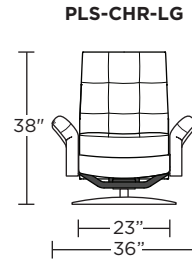

Note: Patterned fabrics not suggested for this style.

Wall Clearance: ST - 14", LG - 16", XL - 18"

Scale: 1/4 inch = 1 foot
All dimensions are approximate and subject to change.
Specify components from the sitting position.