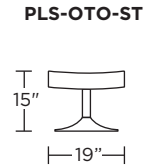

PILEUS

Standard Features:

- Patented weight balanced mechanism
- Monofilament elastic webbing suspension
- Premium high-density, high-resiliency molded foam seat cushion encased in down
- Down encased cushioning
- Buttonless tufted back and seat cushion
- Semi-attached back cushion
- Tight seat cushion
- Single-needle top-stitch with thick thread
- Manual articulating headrest
- Lifetime warranty on frame and suspension
- Quick-ship delivery
- Ten year warranty on mechanism

Note: Patterned fabrics not suggested for this style.

Wall Clearance: ST - 14", LG - 16", XL - 18"

Scale: 1/4 inch = 1 foot
All dimensions are approximate and subject to change.
Specify components from the sitting position.