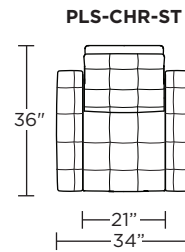

Note: Patterned fabrics not suggested for this style.

Wall Clearance: ST - 14", LG - 16", XL - 18"

Scale: 1/4 inch = 1 foot
All dimensions are approximate and subject to change.
Specify components from the sitting position.