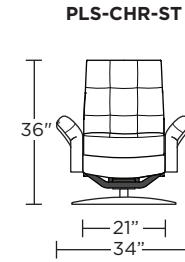

Note: Patterned fabrics not suggested for this style.

Wall Clearance: ST - 14", LG - 16", XL - 18"

Scale: 1/4 inch = 1 foot
All dimensions are approximate and subject to change.
Specify components from the sitting position.