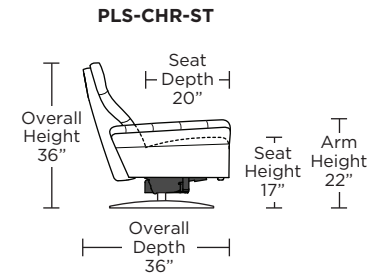

PILEUS

Standard Features:

- Patented weight balanced mechanism
- Monofilament elastic webbing suspension
- Premium high-density, high-resiliency molded foam seat cushion encased in down
- Down encased cushioning
- Buttonless tufted back and seat cushion
- Semi-attached back cushion
- Tight seat cushion
- Single-needle top-stitch with thick thread
- Manual articulating headrest
- Lifetime warranty on frame and suspension
- Quick-ship delivery
- Ten year warranty on mechanism

Note: Patterned fabrics not suggested for this style.

Wall Clearance: ST - 14", LG - 16", XL - 18"

Scale: 1/4 inch = 1 foot
All dimensions are approximate and subject to change.
Specify components from the sitting position.