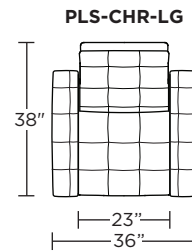

PILEUS

Standard Features:

- Patented weight balanced mechanism
- Monofilament elastic webbing suspension
- Premium high-density, high-resiliency molded foam seat cushion encased in down
- Down encased cushioning
- Buttonless tufted back and seat cushion
- Semi-attached back cushion
- Tight seat cushion
- Single-needle top-stitch with thick thread
- Manual articulating headrest
- Lifetime warranty on frame and suspension
- Quick-ship delivery
- Ten year warranty on mechanism

Note: Patterned fabrics not suggested for this style.

Wall Clearance: ST - 14", LG - 16", XL - 18"

Scale: 1/4 inch = 1 foot
All dimensions are approximate and subject to change.
Specify components from the sitting position.