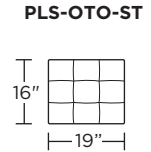

Note: Patterned fabrics not suggested for this style.

Wall Clearance: ST - 14", LG - 16", XL - 18"

Scale: 1/4 inch = 1 foot
All dimensions are approximate and subject to change.
Specify components from the sitting position.