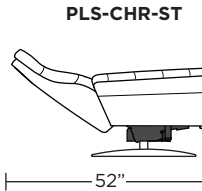

PILEUS

Standard Features:

- Patented weight balanced mechanism
- Monofilament elastic webbing suspension
- Premium high-density, high-resiliency molded foam seat cushion encased in down
- Down encased cushioning
- Buttonless tufted back and seat cushion
- Semi-attached back cushion
- Tight seat cushion
- Single-needle top-stitch with thick thread
- Manual articulating headrest
- Lifetime warranty on frame and suspension
- Quick-ship delivery
- Ten year warranty on mechanism

Note: Patterned fabrics not suggested for this style.

Wall Clearance: ST - 14", LG - 16", XL - 18"

Scale: 1/4 inch = 1 foot
All dimensions are approximate and subject to change.
Specify components from the sitting position.