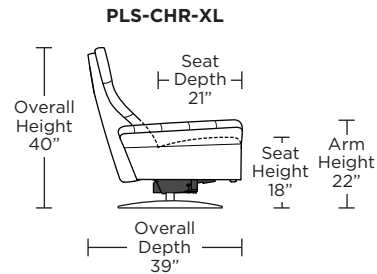

PILEUS

Standard Features:

- Patented weight balanced mechanism
- Monofilament elastic webbing suspension
- Premium high-density, high-resiliency molded foam seat cushion encased in down
- Down encased cushioning
- Buttonless tufted back and seat cushion
- Semi-attached back cushion
- Tight seat cushion
- Single-needle top-stitch with thick thread
- Manual articulating headrest
- Lifetime warranty on frame and suspension
- Quick-ship delivery
- Ten year warranty on mechanism

Note: Patterned fabrics not suggested for this style.

Wall Clearance: ST - 14", LG - 16", XL - 18"

Scale: 1/4 inch = 1 foot
All dimensions are approximate and subject to change.
Specify components from the sitting position.