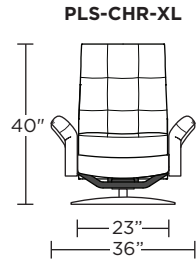

PILEUS

Standard Features:

- Patented weight balanced mechanism
- Monofilament elastic webbing suspension
- Premium high-density, high-resiliency molded foam seat cushion encased in down
- Down encased cushioning
- Buttonless tufted back and seat cushion
- Semi-attached back cushion
- Tight seat cushion
- Single-needle top-stitch with thick thread
- Manual articulating headrest
- Lifetime warranty on frame and suspension
- Quick-ship delivery
- Ten year warranty on mechanism

Note: Patterned fabrics not suggested for this style.

Wall Clearance: ST - 14", LG - 16", XL - 18"

Scale: 1/4 inch = 1 foot
All dimensions are approximate and subject to change.
Specify components from the sitting position.