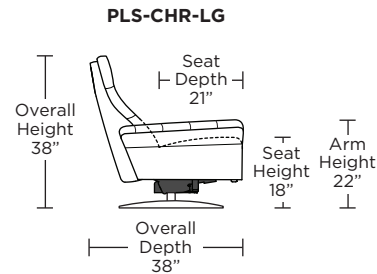

PILEUS

Standard Features:

- Patented weight balanced mechanism
- Monofilament elastic webbing suspension
- Premium high-density, high-resiliency molded foam seat cushion encased in down
- Down encased cushioning
- Buttonless tufted back and seat cushion
- Semi-attached back cushion
- Tight seat cushion
- Single-needle top-stitch with thick thread
- Manual articulating headrest
- Lifetime warranty on frame and suspension
- Quick-ship delivery
- Ten year warranty on mechanism

Note: Patterned fabrics not suggested for this style.

Wall Clearance: ST - 14", LG - 16", XL - 18"

Scale: 1/4 inch = 1 foot
All dimensions are approximate and subject to change.
Specify components from the sitting position.