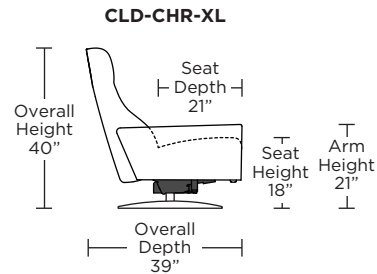

CLOUD

Standard Features:

- Patented weight balanced mechanism
- Monofilament elastic webbing suspension
- Premium high-density, high-resiliency molded foam seat cushion
- Tight back and seat cushion
- Single-needle top-stitch
- Manual articulating headrest
- Lifetime warranty on frame and suspension
- Quick-ship delivery
- Ten year warranty on mechanism

Wall Clearance: ST - 14", LG - 16", XL - 18"

Scale: 1/4 inch = 1 foot
All dimensions are approximate and subject to change.
Specify components from the sitting position.