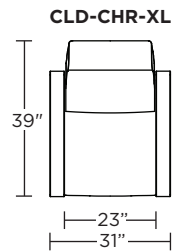

Wall Clearance: ST - 14", LG - 16", XL - 18"

Scale: 1/4 inch = 1 foot
All dimensions are approximate and subject to change.
Specify components from the sitting position.