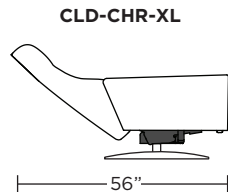

CLOUD

Standard Features:

- Patented weight balanced mechanism
- Monofilament elastic webbing suspension
- Premium high-density, high-resiliency molded foam seat cushion
- Tight back and seat cushion
- Single-needle top-stitch
- Manual articulating headrest
- Lifetime warranty on frame and suspension
- Quick-ship delivery
- Ten year warranty on mechanism

Wall Clearance: ST - 14", LG - 16", XL - 18"

Scale: 1/4 inch = 1 foot
All dimensions are approximate and subject to change.
Specify components from the sitting position.