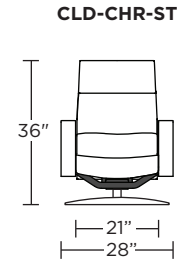

Wall Clearance: ST - 14", LG - 16", XL - 18"

Scale: 1/4 inch = 1 foot
All dimensions are approximate and subject to change.
Specify components from the sitting position.