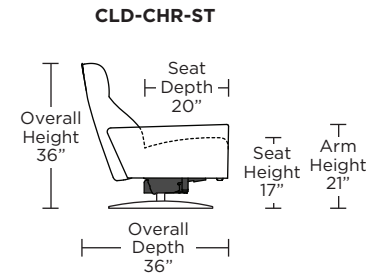

CLOUD

Standard Features:

- Patented weight balanced mechanism
- Monofilament elastic webbing suspension
- Premium high-density, high-resiliency molded foam seat cushion
- Tight back and seat cushion
- Single-needle top-stitch
- Manual articulating headrest
- Lifetime warranty on frame and suspension
- Quick-ship delivery
- Ten year warranty on mechanism

Wall Clearance: ST - 14", LG - 16", XL - 18"

Scale: 1/4 inch = 1 foot
All dimensions are approximate and subject to change.
Specify components from the sitting position.