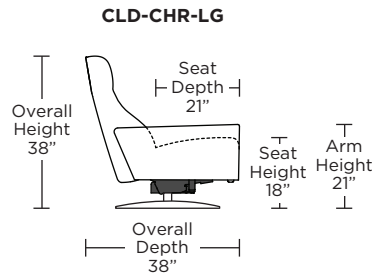

CLOUD

Standard Features:

- Patented weight balanced mechanism
- Monofilament elastic webbing suspension
- Premium high-density, high-resiliency molded foam seat cushion
- Tight back and seat cushion
- Single-needle top-stitch
- Manual articulating headrest
- Lifetime warranty on frame and suspension
- Quick-ship delivery
- Ten year warranty on mechanism

Wall Clearance: ST - 14", LG - 16", XL - 18"

Scale: 1/4 inch = 1 foot
All dimensions are approximate and subject to change.
Specify components from the sitting position.