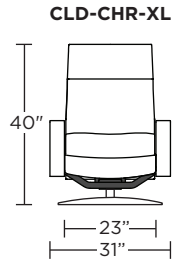

Wall Clearance: ST - 14", LG - 16", XL - 18"

Scale: 1/4 inch = 1 foot
All dimensions are approximate and subject to change.
Specify components from the sitting position.