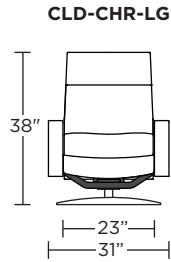

Wall Clearance: ST - 14", LG - 16", XL - 18"

Scale: 1/4 inch = 1 foot
All dimensions are approximate and subject to change.
Specify components from the sitting position.