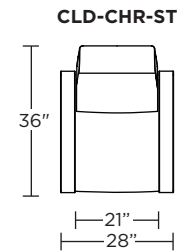

Wall Clearance: ST - 14", LG - 16", XL - 18"

Scale: 1/4 inch = 1 foot
All dimensions are approximate and subject to change.
Specify components from the sitting position.