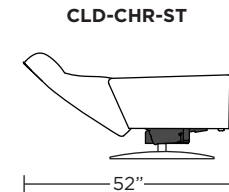

Wall Clearance: ST - 14", LG - 16", XL - 18"

Scale: 1/4 inch = 1 foot
All dimensions are approximate and subject to change.
Specify components from the sitting position.