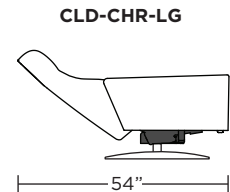

CLOUD

Standard Features:

- Patented weight balanced mechanism
- Monofilament elastic webbing suspension
- Premium high-density, high-resiliency molded foam seat cushion
- Tight back and seat cushion
- Single-needle top-stitch
- Manual articulating headrest
- Lifetime warranty on frame and suspension
- Quick-ship delivery
- Ten year warranty on mechanism

Wall Clearance: ST - 14", LG - 16", XL - 18"

Scale: 1/4 inch = 1 foot
All dimensions are approximate and subject to change.
Specify components from the sitting position.