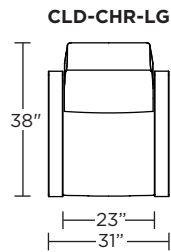

Wall Clearance: ST - 14", LG - 16", XL - 18"

Scale: 1/4 inch = 1 foot
All dimensions are approximate and subject to change.
Specify components from the sitting position.