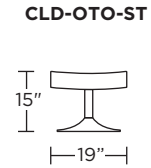

Wall Clearance: ST - 14", LG - 16", XL - 18"

Scale: 1/4 inch = 1 foot
All dimensions are approximate and subject to change.
Specify components from the sitting position.