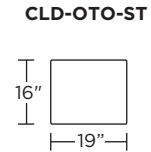

Wall Clearance: ST - 14", LG - 16", XL - 18"

Scale: 1/4 inch = 1 foot
All dimensions are approximate and subject to change.
Specify components from the sitting position.