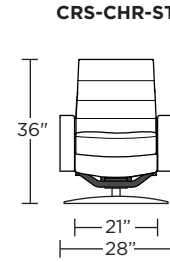

Wall Clearance: ST - 14", LG - 16", XL - 18"

Scale: 1/4 inch = 1 foot
All dimensions are approximate and subject to change.
Specify components from the sitting position.