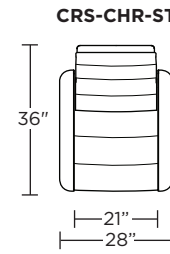

Wall Clearance: ST - 14", LG - 16", XL - 18"

Scale: 1/4 inch = 1 foot
All dimensions are approximate and subject to change.
Specify components from the sitting position.