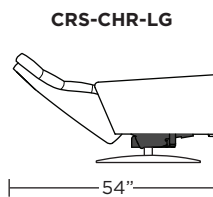

CIRRUS

Standard Features:

- Patented weight balanced mechanism
- Monofilament elastic webbing suspension
- Premium high-density, high-resiliency molded foam seat cushion
- Down encased cushioning
- Channeled back and seat cushion
- Semi-attached back cushion
- Tight seat cushion
- Single-needle top-stitch
- Manual articulating headrest
- Lifetime warranty on frame and suspension
- Quick-ship delivery
- Ten year warranty on mechanism

Wall Clearance: ST - 14", LG - 16", XL - 18"

Scale: 1/4 inch = 1 foot
All dimensions are approximate and subject to change.
Specify components from the sitting position.