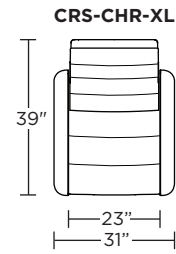

Wall Clearance: ST - 14", LG - 16", XL - 18"

Scale: 1/4 inch = 1 foot
All dimensions are approximate and subject to change.
Specify components from the sitting position.