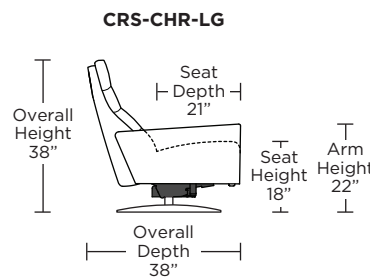

CIRRUS

Standard Features:

- Patented weight balanced mechanism
- Monofilament elastic webbing suspension
- Premium high-density, high-resiliency molded foam seat cushion
- Down encased cushioning
- Channeled back and seat cushion
- Semi-attached back cushion
- Tight seat cushion
- Single-needle top-stitch
- Manual articulating headrest
- Lifetime warranty on frame and suspension
- Quick-ship delivery
- Ten year warranty on mechanism

Wall Clearance: ST - 14", LG - 16", XL - 18"

Scale: 1/4 inch = 1 foot
All dimensions are approximate and subject to change.
Specify components from the sitting position.