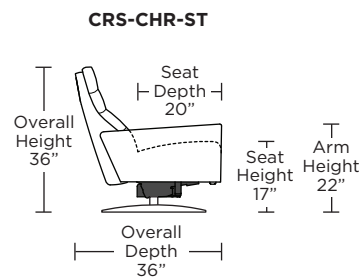

CIRRUS

Standard Features:

- Patented weight balanced mechanism
- Monofilament elastic webbing suspension
- Premium high-density, high-resiliency molded foam seat cushion
- Down encased cushioning
- Channeled back and seat cushion
- Semi-attached back cushion
- Tight seat cushion
- Single-needle top-stitch
- Manual articulating headrest
- Lifetime warranty on frame and suspension
- Quick-ship delivery
- Ten year warranty on mechanism

Wall Clearance: ST - 14", LG - 16", XL - 18"

Scale: 1/4 inch = 1 foot
All dimensions are approximate and subject to change.
Specify components from the sitting position.