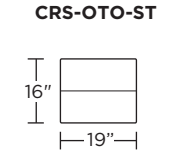

Wall Clearance: ST - 14", LG - 16", XL - 18"

Scale: 1/4 inch = 1 foot
All dimensions are approximate and subject to change.
Specify components from the sitting position.