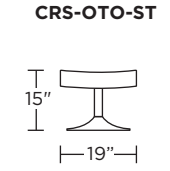

CIRRUS

Standard Features:

- Patented weight balanced mechanism
- Monofilament elastic webbing suspension
- Premium high-density, high-resiliency molded foam seat cushion
- Down encased cushioning
- Channeled back and seat cushion
- Semi-attached back cushion
- Tight seat cushion
- Single-needle top-stitch
- Manual articulating headrest
- Lifetime warranty on frame and suspension
- Quick-ship delivery
- Ten year warranty on mechanism

Wall Clearance: ST - 14", LG - 16", XL - 18"

Scale: 1/4 inch = 1 foot
All dimensions are approximate and subject to change.
Specify components from the sitting position.