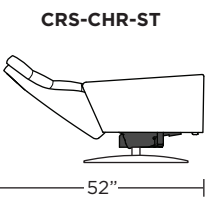

CIRRUS

Standard Features:

- Patented weight balanced mechanism
- Monofilament elastic webbing suspension
- Premium high-density, high-resiliency molded foam seat cushion
- Down encased cushioning
- Channeled back and seat cushion
- Semi-attached back cushion
- Tight seat cushion
- Single-needle top-stitch
- Manual articulating headrest
- Lifetime warranty on frame and suspension
- Quick-ship delivery
- Ten year warranty on mechanism

Wall Clearance: ST - 14", LG - 16", XL - 18"

Scale: 1/4 inch = 1 foot
All dimensions are approximate and subject to change.
Specify components from the sitting position.