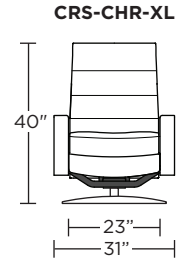

Wall Clearance: ST - 14", LG - 16", XL - 18"

Scale: 1/4 inch = 1 foot
All dimensions are approximate and subject to change.
Specify components from the sitting position.