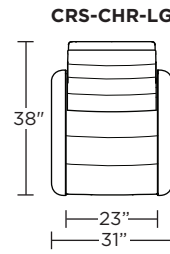

Wall Clearance: ST - 14", LG - 16", XL - 18"

Scale: 1/4 inch = 1 foot
All dimensions are approximate and subject to change.
Specify components from the sitting position.