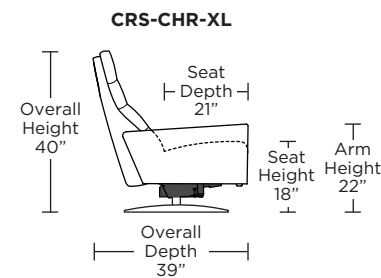

CIRRUS

Standard Features:

- Patented weight balanced mechanism
- Monofilament elastic webbing suspension
- Premium high-density, high-resiliency molded foam seat cushion
- Down encased cushioning
- Channeled back and seat cushion
- Semi-attached back cushion
- Tight seat cushion
- Single-needle top-stitch
- Manual articulating headrest
- Lifetime warranty on frame and suspension
- Quick-ship delivery
- Ten year warranty on mechanism

Wall Clearance: ST - 14", LG - 16", XL - 18"

Scale: 1/4 inch = 1 foot
All dimensions are approximate and subject to change.
Specify components from the sitting position.