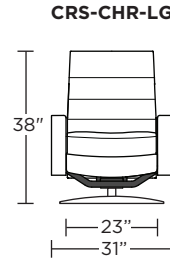

Wall Clearance: ST - 14", LG - 16", XL - 18"

Scale: 1/4 inch = 1 foot
All dimensions are approximate and subject to change.
Specify components from the sitting position.