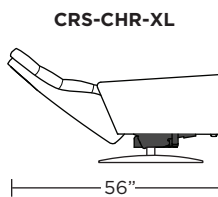

CIRRUS

Standard Features:

- Patented weight balanced mechanism
- Monofilament elastic webbing suspension
- Premium high-density, high-resiliency molded foam seat cushion
- Down encased cushioning
- Channeled back and seat cushion
- Semi-attached back cushion
- Tight seat cushion
- Single-needle top-stitch
- Manual articulating headrest
- Lifetime warranty on frame and suspension
- Quick-ship delivery
- Ten year warranty on mechanism

Wall Clearance: ST - 14", LG - 16", XL - 18"

Scale: 1/4 inch = 1 foot
All dimensions are approximate and subject to change.
Specify components from the sitting position.