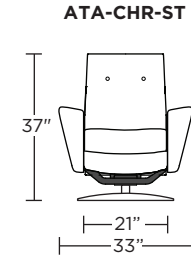

**Wall Clearance: ST - 14", LG - 16", XL - 18"**

Scale: 1/4 inch = 1 foot  
All dimensions are approximate and subject to change.  
Specify components from the sitting position.