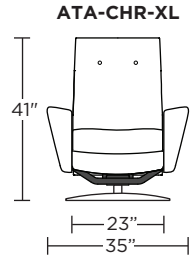

**Wall Clearance: ST - 14", LG - 16", XL - 18"**

Scale: 1/4 inch = 1 foot  
All dimensions are approximate and subject to change.  
Specify components from the sitting position.