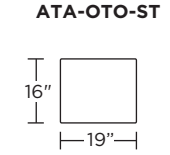

**Wall Clearance: ST - 14", LG - 16", XL - 18"**

Scale: 1/4 inch = 1 foot  
All dimensions are approximate and subject to change.  
Specify components from the sitting position.