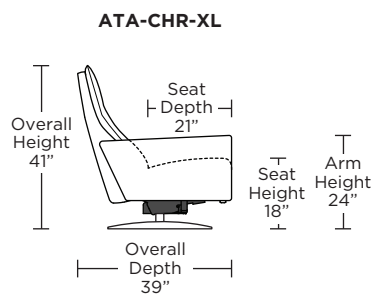

**ATLAS**

**Standard Features:**

- Patented weight balanced mechanism
- Monofilament elastic webbing suspension
- Premium high-density, high-resiliency molded foam seat cushion
- Semi-attached back cushion
- Tight seat cushion
- Single-needle top-stitch with thick thread
- Manual articulating headrest
- Limited lifetime warranty on frame and suspension
- Quick-ship delivery
- Ten-year warranty on mechanism

**Wall Clearance: ST - 14", LG - 16", XL - 18"**

Scale: 1/4 inch = 1 foot  
All dimensions are approximate and subject to change.  
Specify components from the sitting position.