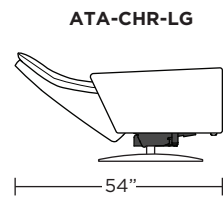

**ATLAS**

**Standard Features:**

- Patented weight balanced mechanism
- Monofilament elastic webbing suspension
- Premium high-density, high-resiliency molded foam seat cushion
- Semi-attached back cushion
- Tight seat cushion
- Single-needle top-stitch with thick thread
- Manual articulating headrest
- Limited lifetime warranty on frame and suspension
- Quick-ship delivery
- Ten-year warranty on mechanism

**Wall Clearance: ST - 14", LG - 16", XL - 18"**

Scale: 1/4 inch = 1 foot  
All dimensions are approximate and subject to change.  
Specify components from the sitting position.