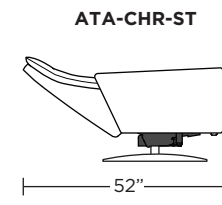

**ATLAS**

**Standard Features:**

- Patented weight balanced mechanism
- Monofilament elastic webbing suspension
- Premium high-density, high-resiliency molded foam seat cushion
- Semi-attached back cushion
- Tight seat cushion
- Single-needle top-stitch with thick thread
- Manual articulating headrest
- Limited lifetime warranty on frame and suspension
- Quick-ship delivery
- Ten-year warranty on mechanism

**Wall Clearance: ST - 14", LG - 16", XL - 18"**

Scale: 1/4 inch = 1 foot  
All dimensions are approximate and subject to change.  
Specify components from the sitting position.