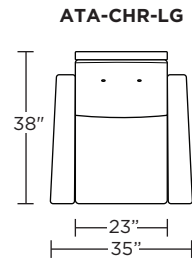

**Wall Clearance: ST - 14", LG - 16", XL - 18"**

Scale: 1/4 inch = 1 foot  
All dimensions are approximate and subject to change.  
Specify components from the sitting position.