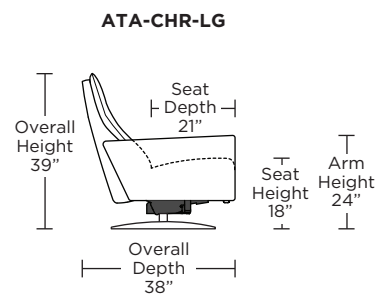

**ATLAS**

**Standard Features:**

- Patented weight balanced mechanism
- Monofilament elastic webbing suspension
- Premium high-density, high-resiliency molded foam seat cushion
- Semi-attached back cushion
- Tight seat cushion
- Single-needle top-stitch with thick thread
- Manual articulating headrest
- Limited lifetime warranty on frame and suspension
- Quick-ship delivery
- Ten-year warranty on mechanism

**Wall Clearance: ST - 14", LG - 16", XL - 18"**

Scale: 1/4 inch = 1 foot  
All dimensions are approximate and subject to change.  
Specify components from the sitting position.