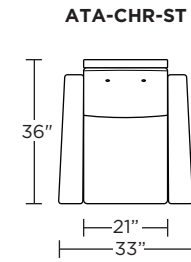

**Wall Clearance: ST - 14", LG - 16", XL - 18"**

Scale: 1/4 inch = 1 foot  
All dimensions are approximate and subject to change.  
Specify components from the sitting position.