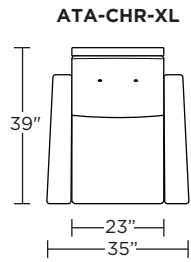

**Wall Clearance: ST - 14", LG - 16", XL - 18"**

Scale: 1/4 inch = 1 foot  
All dimensions are approximate and subject to change.  
Specify components from the sitting position.