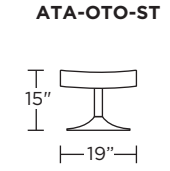

**ATLAS**

**Standard Features:**

- Patented weight balanced mechanism
- Monofilament elastic webbing suspension
- Premium high-density, high-resiliency molded foam seat cushion
- Semi-attached back cushion
- Tight seat cushion
- Single-needle top-stitch with thick thread
- Manual articulating headrest
- Limited lifetime warranty on frame and suspension
- Quick-ship delivery
- Ten-year warranty on mechanism

**Wall Clearance: ST - 14", LG - 16", XL - 18"**

Scale: 1/4 inch = 1 foot  
All dimensions are approximate and subject to change.  
Specify components from the sitting position.