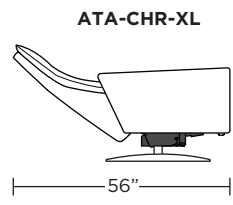

**ATLAS**

**Standard Features:**

- Patented weight balanced mechanism
- Monofilament elastic webbing suspension
- Premium high-density, high-resiliency molded foam seat cushion
- Semi-attached back cushion
- Tight seat cushion
- Single-needle top-stitch with thick thread
- Manual articulating headrest
- Limited lifetime warranty on frame and suspension
- Quick-ship delivery
- Ten-year warranty on mechanism

**Wall Clearance: ST - 14", LG - 16", XL - 18"**

Scale: 1/4 inch = 1 foot  
All dimensions are approximate and subject to change.  
Specify components from the sitting position.