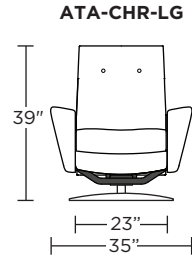

**Wall Clearance: ST - 14", LG - 16", XL - 18"**

Scale: 1/4 inch = 1 foot  
All dimensions are approximate and subject to change.  
Specify components from the sitting position.