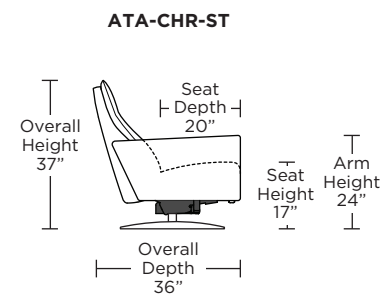

**Wall Clearance: ST - 14", LG - 16", XL - 18"**

Scale: 1/4 inch = 1 foot  
All dimensions are approximate and subject to change.  
Specify components from the sitting position.