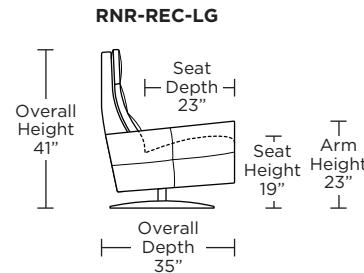

Wall Clearance: ST - 14", LG - 16", XL - 18"

Scale: 1/4 inch = 1 foot
 All dimensions are approximate and subject to change.
 Specify components from the sitting position.

Standard Features:

- Advanced unidirectional suspension system
- Premium high-density, high-resiliency foam seat cushion
- Down encased cushioning
- Semi-attached back cushion
- Tight seat cushion
- Double-needle quilting and single-needle top-stitch with thick thread
- Manual articulating headrest
- Lifetime warranty on frame and suspension
- Quick-ship delivery

Please use actual leather, fabric, Crypton®, Sunbrella® and Ultrasuede® swatches when specifying furniture as the colors shown may vary due to the printing process.

Wall Clearance: ST - 16", LG - 17", XL - 18"

t

Scale: 1/4 inch = 1 foot
All dimensions are approximate and subject to change.
Specify components from the sitting position.