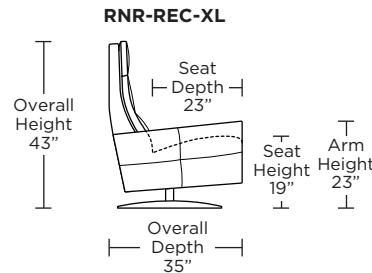

Wall Clearance: ST - 14", LG - 16", XL - 18"

Scale: 1/4 inch = 1 foot
 All dimensions are approximate and subject to change.
 Specify components from the sitting position.

Standard Features:

- Advanced unidirectional suspension system
- Premium high-density, high-resiliency foam seat cushion
- Down encased cushioning
- Semi-attached back cushion
- Tight seat cushion
- Double-needle quilting and single-needle top-stitch with thick thread
- Manual articulating headrest
- Lifetime warranty on frame and suspension
- Quick-ship delivery

Please use actual leather, fabric, Crypton®, Sunbrella® and Ultrasuede® swatches when specifying furniture as the colors shown may vary due to the printing process.

Wall Clearance: ST - 16", LG - 17", XL - 18"

t

Scale: 1/4 inch = 1 foot
All dimensions are approximate and subject to change.
Specify components from the sitting position.