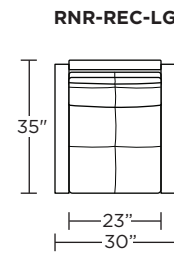

Wall Clearance: ST - 14", LG - 16", XL - 18"

Scale: 1/4 inch = 1 foot
 All dimensions are approximate and subject to change.
 Specify components from the sitting position.

Standard Features:

- Advanced unidirectional suspension system
- Premium high-density, high-resiliency foam seat cushion
- Down encased cushioning
- Semi-attached back cushion
- Tight seat cushion
- Double-needle quilting and single-needle top-stitch with thick thread
- Manual articulating headrest
- Lifetime warranty on frame and suspension
- Quick-ship delivery

Please use actual leather, fabric, Crypton®, Sunbrella® and Ultrasuede® swatches when specifying furniture as the colors shown may vary due to the printing process.

Wall Clearance: ST - 16", LG - 17", XL - 18"

t

Scale: 1/4 inch = 1 foot
All dimensions are approximate and subject to change.
Specify components from the sitting position.