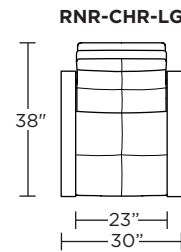

Wall Clearance: ST - 14", LG - 16", XL - 18"

Scale: 1/4 inch = 1 foot
 All dimensions are approximate and subject to change.
 Specify components from the sitting position.

Standard Features:

- Advanced unidirectional suspension system
- Premium high-density, high-resiliency foam seat cushion
- Down encased cushioning
- Semi-attached back cushion
- Tight seat cushion
- Double-needle quilting and single-needle top-stitch with thick thread
- Manual articulating headrest
- Lifetime warranty on frame and suspension
- Quick-ship delivery

t

Scale: 1/4 inch = 1 foot
All dimensions are approximate and subject to change.
Specify components from the sitting position.