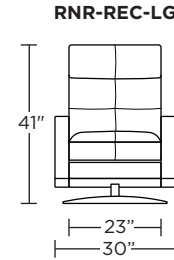

Wall Clearance: ST - 14", LG - 16", XL - 18"

Scale: 1/4 inch = 1 foot
 All dimensions are approximate and subject to change.
 Specify components from the sitting position.

Standard Features:

- Advanced unidirectional suspension system
- Premium high-density, high-resiliency foam seat cushion
- Down encased cushioning
- Semi-attached back cushion
- Tight seat cushion
- Double-needle quilting and single-needle top-stitch with thick thread
- Manual articulating headrest
- Lifetime warranty on frame and suspension
- Quick-ship delivery

Please use actual leather, fabric, Crypton®, Sunbrella® and Ultrasuede® swatches when specifying furniture as the colors shown may vary due to the printing process.

Wall Clearance: ST - 16", LG - 17", XL - 18"

t

Scale: 1/4 inch = 1 foot
All dimensions are approximate and subject to change.
Specify components from the sitting position.