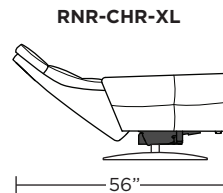

Wall Clearance: ST - 14", LG - 16", XL - 18"

Scale: 1/4 inch = 1 foot
 All dimensions are approximate and subject to change.
 Specify components from the sitting position.

Standard Features:

- Advanced unidirectional suspension system
- Premium high-density, high-resiliency foam seat cushion
- Down encased cushioning
- Semi-attached back cushion
- Tight seat cushion
- Double-needle quilting and single-needle top-stitch with thick thread
- Manual articulating headrest
- Lifetime warranty on frame and suspension
- Quick-ship delivery