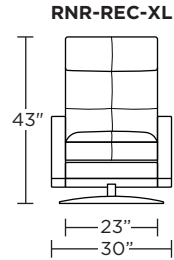

Wall Clearance: ST - 14", LG - 16", XL - 18"

Scale: 1/4 inch = 1 foot
 All dimensions are approximate and subject to change.
 Specify components from the sitting position.

Standard Features:

- Advanced unidirectional suspension system
- Premium high-density, high-resiliency foam seat cushion
- Down encased cushioning
- Semi-attached back cushion
- Tight seat cushion
- Double-needle quilting and single-needle top-stitch with thick thread
- Manual articulating headrest
- Lifetime warranty on frame and suspension
- Quick-ship delivery

Please use actual leather, fabric, Crypton®, Sunbrella® and Ultrasuede® swatches when specifying furniture as the colors shown may vary due to the printing process.

Wall Clearance: ST - 16", LG - 17", XL - 18"

t

Scale: 1/4 inch = 1 foot
All dimensions are approximate and subject to change.
Specify components from the sitting position.