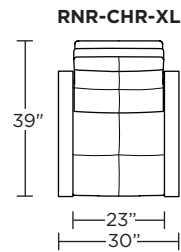

Wall Clearance: ST - 14", LG - 16", XL - 18"

Scale: 1/4 inch = 1 foot
 All dimensions are approximate and subject to change.
 Specify components from the sitting position.

Standard Features:

- Advanced unidirectional suspension system
- Premium high-density, high-resiliency foam seat cushion
- Down encased cushioning
- Semi-attached back cushion
- Tight seat cushion
- Double-needle quilting and single-needle top-stitch with thick thread
- Manual articulating headrest
- Lifetime warranty on frame and suspension
- Quick-ship delivery

t

Scale: 1/4 inch = 1 foot
All dimensions are approximate and subject to change.
Specify components from the sitting position.