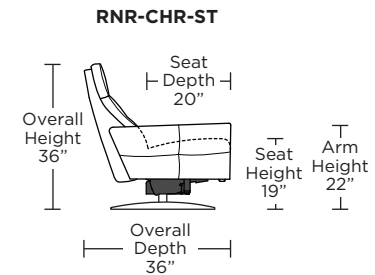

Wall Clearance: ST - 14", LG - 16", XL - 18"

Scale: 1/4 inch = 1 foot
 All dimensions are approximate and subject to change.
 Specify components from the sitting position.

Standard Features:

- Advanced unidirectional suspension system
- Premium high-density, high-resiliency foam seat cushion
- Down encased cushioning
- Semi-attached back cushion
- Tight seat cushion
- Double-needle quilting and single-needle top-stitch with thick thread
- Manual articulating headrest
- Lifetime warranty on frame and suspension
- Quick-ship delivery

Please use actual leather, fabric, Crypton®, Sunbrella® and Ultrasuede® swatches when specifying furniture as the colors shown may vary due to the printing process.

Wall Clearance: ST - 16", LG - 17", XL - 18"

t

Scale: 1/4 inch = 1 foot
All dimensions are approximate and subject to change.
Specify components from the sitting position.