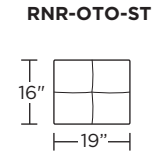

Wall Clearance: ST - 14", LG - 16", XL - 18"

Scale: 1/4 inch = 1 foot
 All dimensions are approximate and subject to change.
 Specify components from the sitting position.

Standard Features:

- Advanced unidirectional suspension system
- Premium high-density, high-resiliency foam seat cushion
- Down encased cushioning
- Semi-attached back cushion
- Tight seat cushion
- Double-needle quilting and single-needle top-stitch with thick thread
- Manual articulating headrest
- Lifetime warranty on frame and suspension
- Quick-ship delivery

t

Scale: 1/4 inch = 1 foot
All dimensions are approximate and subject to change.
Specify components from the sitting position.