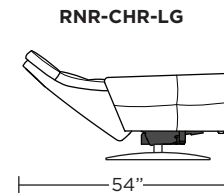

Wall Clearance: ST - 14", LG - 16", XL - 18"

Scale: 1/4 inch = 1 foot
 All dimensions are approximate and subject to change.
 Specify components from the sitting position.

Standard Features:

- Advanced unidirectional suspension system
- Premium high-density, high-resiliency foam seat cushion
- Down encased cushioning
- Semi-attached back cushion
- Tight seat cushion
- Double-needle quilting and single-needle top-stitch with thick thread
- Manual articulating headrest
- Lifetime warranty on frame and suspension
- Quick-ship delivery