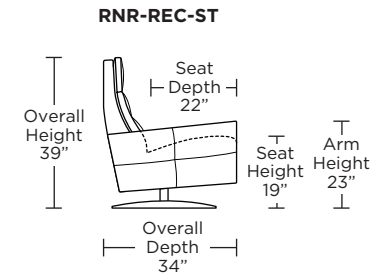

Wall Clearance: ST - 14", LG - 16", XL - 18"

Scale: 1/4 inch = 1 foot
 All dimensions are approximate and subject to change.
 Specify components from the sitting position.

Standard Features:

- Advanced unidirectional suspension system
- Premium high-density, high-resiliency foam seat cushion
- Down encased cushioning
- Semi-attached back cushion
- Tight seat cushion
- Double-needle quilting and single-needle top-stitch with thick thread
- Manual articulating headrest
- Lifetime warranty on frame and suspension
- Quick-ship delivery

Please use actual leather, fabric, Crypton®, Sunbrella® and Ultrasuede® swatches when specifying furniture as the colors shown may vary due to the printing process.

Wall Clearance: ST - 16", LG - 17", XL - 18"

t

Scale: 1/4 inch = 1 foot
All dimensions are approximate and subject to change.
Specify components from the sitting position.