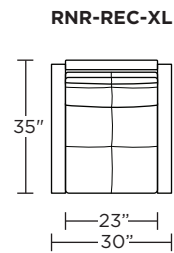

Wall Clearance: ST - 14", LG - 16", XL - 18"

Scale: 1/4 inch = 1 foot
 All dimensions are approximate and subject to change.
 Specify components from the sitting position.

Standard Features:

- Advanced unidirectional suspension system
- Premium high-density, high-resiliency foam seat cushion
- Down encased cushioning
- Semi-attached back cushion
- Tight seat cushion
- Double-needle quilting and single-needle top-stitch with thick thread
- Manual articulating headrest
- Lifetime warranty on frame and suspension
- Quick-ship delivery

Please use actual leather, fabric, Crypton®, Sunbrella® and Ultrasuede® swatches when specifying furniture as the colors shown may vary due to the printing process.

Wall Clearance: ST - 16", LG - 17", XL - 18"

t

Scale: 1/4 inch = 1 foot
All dimensions are approximate and subject to change.
Specify components from the sitting position.