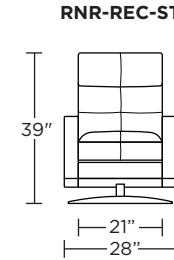

Wall Clearance: ST - 14", LG - 16", XL - 18"

Scale: 1/4 inch = 1 foot
 All dimensions are approximate and subject to change.
 Specify components from the sitting position.

Standard Features:

- Advanced unidirectional suspension system
- Premium high-density, high-resiliency foam seat cushion
- Down encased cushioning
- Semi-attached back cushion
- Tight seat cushion
- Double-needle quilting and single-needle top-stitch with thick thread
- Manual articulating headrest
- Lifetime warranty on frame and suspension
- Quick-ship delivery

Please use actual leather, fabric, Crypton®, Sunbrella® and Ultrasuede® swatches when specifying furniture as the colors shown may vary due to the printing process.

Wall Clearance: ST - 16", LG - 17", XL - 18"

t

Scale: 1/4 inch = 1 foot
All dimensions are approximate and subject to change.
Specify components from the sitting position.