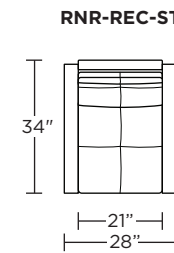

Wall Clearance: ST - 14", LG - 16", XL - 18"

Scale: 1/4 inch = 1 foot
 All dimensions are approximate and subject to change.
 Specify components from the sitting position.

Standard Features:

- Advanced unidirectional suspension system
- Premium high-density, high-resiliency foam seat cushion
- Down encased cushioning
- Semi-attached back cushion
- Tight seat cushion
- Double-needle quilting and single-needle top-stitch with thick thread
- Manual articulating headrest
- Lifetime warranty on frame and suspension
- Quick-ship delivery

Please use actual leather, fabric, Crypton®, Sunbrella® and Ultrasuede® swatches when specifying furniture as the colors shown may vary due to the printing process.

Wall Clearance: ST - 16", LG - 17", XL - 18"

t

Scale: 1/4 inch = 1 foot
All dimensions are approximate and subject to change.
Specify components from the sitting position.