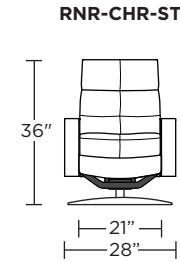

Wall Clearance: ST - 14", LG - 16", XL - 18"

Scale: 1/4 inch = 1 foot
 All dimensions are approximate and subject to change.
 Specify components from the sitting position.

Standard Features:

- Advanced unidirectional suspension system
- Premium high-density, high-resiliency foam seat cushion
- Down encased cushioning
- Semi-attached back cushion
- Tight seat cushion
- Double-needle quilting and single-needle top-stitch with thick thread
- Manual articulating headrest
- Lifetime warranty on frame and suspension
- Quick-ship delivery

t

Scale: 1/4 inch = 1 foot
All dimensions are approximate and subject to change.
Specify components from the sitting position.