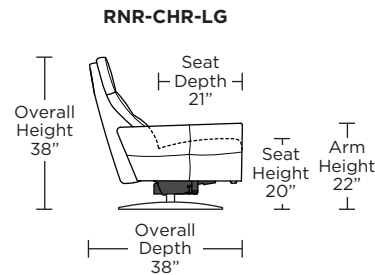

RAINIER

Standard Features:

- Patented weight balanced mechanism
- Monofilament elastic webbing suspension
- Premium high-density, high-resiliency molded foam seat cushion encased in down
- Down encased cushioning
- Semi-attached back cushion
- Tight seat cushion
- Double-needle quilting and single-needle top-stitch with thick thread
- Manual articulating headrest
- Lifetime warranty on frame and suspension
- Quick-ship delivery
- Ten year warranty on mechanism

Wall Clearance: ST - 14", LG - 16", XL - 18"

Scale: 1/4 inch = 1 foot
 All dimensions are approximate and subject to change.
 Specify components from the sitting position.

Standard Features:

- Advanced unidirectional suspension system
- Premium high-density, high-resiliency foam seat cushion
- Down encased cushioning
- Semi-attached back cushion
- Tight seat cushion
- Double-needle quilting and single-needle top-stitch with thick thread
- Manual articulating headrest
- Lifetime warranty on frame and suspension
- Quick-ship delivery

Please use actual leather, fabric, Crypton®, Sunbrella® and Ultrasuede® swatches when specifying furniture as the colors shown may vary due to the printing process.

Wall Clearance: ST - 16", LG - 17", XL - 18"

t

Scale: 1/4 inch = 1 foot
All dimensions are approximate and subject to change.
Specify components from the sitting position.