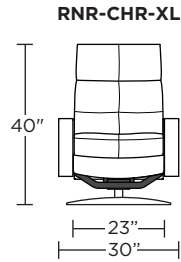

Wall Clearance: ST - 14", LG - 16", XL - 18"

Scale: 1/4 inch = 1 foot
 All dimensions are approximate and subject to change.
 Specify components from the sitting position.

Standard Features:

- Advanced unidirectional suspension system
- Premium high-density, high-resiliency foam seat cushion
- Down encased cushioning
- Semi-attached back cushion
- Tight seat cushion
- Double-needle quilting and single-needle top-stitch with thick thread
- Manual articulating headrest
- Lifetime warranty on frame and suspension
- Quick-ship delivery

t

Scale: 1/4 inch = 1 foot
All dimensions are approximate and subject to change.
Specify components from the sitting position.