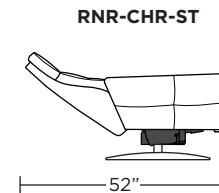

Wall Clearance: ST - 14", LG - 16", XL - 18"

Scale: 1/4 inch = 1 foot
 All dimensions are approximate and subject to change.
 Specify components from the sitting position.

Standard Features:

- Advanced unidirectional suspension system
- Premium high-density, high-resiliency foam seat cushion
- Down encased cushioning
- Semi-attached back cushion
- Tight seat cushion
- Double-needle quilting and single-needle top-stitch with thick thread
- Manual articulating headrest
- Lifetime warranty on frame and suspension
- Quick-ship delivery