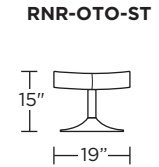

Wall Clearance: ST - 14", LG - 16", XL - 18"

Scale: 1/4 inch = 1 foot
 All dimensions are approximate and subject to change.
 Specify components from the sitting position.

Standard Features:

- Advanced unidirectional suspension system
- Premium high-density, high-resiliency foam seat cushion
- Down encased cushioning
- Semi-attached back cushion
- Tight seat cushion
- Double-needle quilting and single-needle top-stitch with thick thread
- Manual articulating headrest
- Lifetime warranty on frame and suspension
- Quick-ship delivery

t

Scale: 1/4 inch = 1 foot
All dimensions are approximate and subject to change.
Specify components from the sitting position.