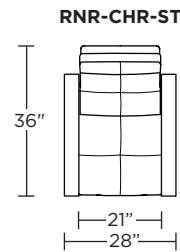

Wall Clearance: ST - 14", LG - 16", XL - 18"

Scale: 1/4 inch = 1 foot
 All dimensions are approximate and subject to change.
 Specify components from the sitting position.

Standard Features:

- Advanced unidirectional suspension system
- Premium high-density, high-resiliency foam seat cushion
- Down encased cushioning
- Semi-attached back cushion
- Tight seat cushion
- Double-needle quilting and single-needle top-stitch with thick thread
- Manual articulating headrest
- Lifetime warranty on frame and suspension
- Quick-ship delivery

t

Scale: 1/4 inch = 1 foot
All dimensions are approximate and subject to change.
Specify components from the sitting position.