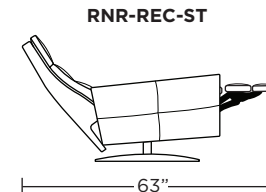

Standard Features:

- Advanced unidirectional suspension system
- Premium high-density, high-resiliency foam seat cushion
- Down encased cushioning
- Semi-attached back cushion
- Tight seat cushion
- Double-needle quilting and single-needle top-stitch with thick thread
- Manual articulating headrest
- Lifetime warranty on frame and suspension
- Quick-ship delivery

Options:

- Disc base available in Natural Walnut or Brushed Metal
- Four star base available in Antique Brass, Burnished Bronze, Natural Walnut or Polished Nickel

Additional Power Options:

- Motorized recliner with an in-arm control panel that is easy to use and includes a USB charging port
- Motor has a five-year warranty
- Lithium-ion battery pack available
- Battery pack has a one-year warranty

Please use actual leather, fabric, Crypton®, Sunbrella® and Ultrasuede® swatches when specifying furniture as the colors shown may vary due to the printing process.

Wall Clearance: ST - 16", LG - 17", XL - 18"

t

Scale: 1/4 inch = 1 foot
All dimensions are approximate and subject to change.
Specify components from the sitting position.