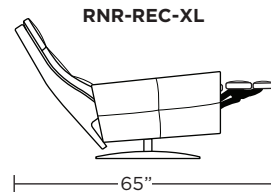

Standard Features:

- Advanced unidirectional suspension system
- Premium high-density, high-resiliency foam seat cushion
- Down encased cushioning
- Semi-attached back cushion
- Tight seat cushion
- Double-needle quilting and single-needle top-stitch with thick thread
- Manual articulating headrest
- Lifetime warranty on frame and suspension
- Quick-ship delivery

Options:

- Disc base available in Natural Walnut or Brushed Metal
- Four star base available in Antique Brass, Burnished Bronze, Natural Walnut or Polished Nickel

Additional Power Options:

- Motorized recliner with an in-arm control panel that is easy to use and includes a USB charging port
- Motor has a five-year warranty
- Lithium-ion battery pack available
- Battery pack has a one-year warranty

Please use actual leather, fabric, Crypton®, Sunbrella® and Ultrasuede® swatches when specifying furniture as the colors shown may vary due to the printing process.

Wall Clearance: ST - 16", LG - 17", XL - 18"

t

Scale: 1/4 inch = 1 foot
All dimensions are approximate and subject to change.
Specify components from the sitting position.