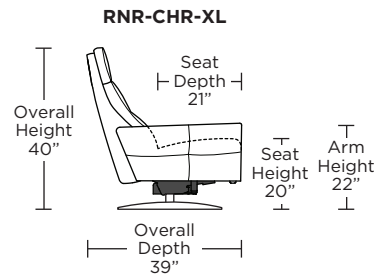

RAINIER

Standard Features:

- Patented weight balanced mechanism
- Monofilament elastic webbing suspension
- Premium high-density, high-resiliency molded foam seat cushion encased in down
- Down encased cushioning
- Semi-attached back cushion
- Tight seat cushion
- Double-needle quilting and single-needle top-stitch with thick thread
- Manual articulating headrest
- Lifetime warranty on frame and suspension
- Quick-ship delivery
- Ten year warranty on mechanism

Wall Clearance: ST - 14", LG - 16", XL - 18"

Scale: 1/4 inch = 1 foot
 All dimensions are approximate and subject to change.
 Specify components from the sitting position.

Standard Features:

- Advanced unidirectional suspension system
- Premium high-density, high-resiliency foam seat cushion
- Down encased cushioning
- Semi-attached back cushion
- Tight seat cushion
- Double-needle quilting and single-needle top-stitch with thick thread
- Manual articulating headrest
- Lifetime warranty on frame and suspension
- Quick-ship delivery

Please use actual leather, fabric, Crypton®, Sunbrella® and Ultrasuede® swatches when specifying furniture as the colors shown may vary due to the printing process.

Wall Clearance: ST - 16", LG - 17", XL - 18"

t

Scale: 1/4 inch = 1 foot
All dimensions are approximate and subject to change.
Specify components from the sitting position.