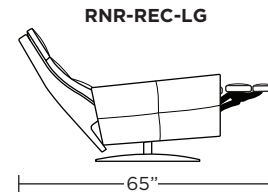

Standard Features:

- Advanced unidirectional suspension system
- Premium high-density, high-resiliency foam seat cushion
- Down encased cushioning
- Semi-attached back cushion
- Tight seat cushion
- Double-needle quilting and single-needle top-stitch with thick thread
- Manual articulating headrest
- Lifetime warranty on frame and suspension
- Quick-ship delivery

Options:

- Disc base available in Natural Walnut or Brushed Metal
- Four star base available in Antique Brass, Burnished Bronze, Natural Walnut or Polished Nickel

Additional Power Options:

- Motorized recliner with an in-arm control panel that is easy to use and includes a USB charging port
- Motor has a five-year warranty
- Lithium-ion battery pack available
- Battery pack has a one-year warranty

Please use actual leather, fabric, Crypton®, Sunbrella® and Ultrasuede® swatches when specifying furniture as the colors shown may vary due to the printing process.

Wall Clearance: ST - 16", LG - 17", XL - 18"

t

Scale: 1/4 inch = 1 foot
All dimensions are approximate and subject to change.
Specify components from the sitting position.