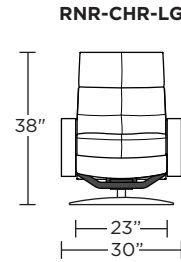

Wall Clearance: ST - 14", LG - 16", XL - 18"

Scale: 1/4 inch = 1 foot
 All dimensions are approximate and subject to change.
 Specify components from the sitting position.

Standard Features:

- Advanced unidirectional suspension system
- Premium high-density, high-resiliency foam seat cushion
- Down encased cushioning
- Semi-attached back cushion
- Tight seat cushion
- Double-needle quilting and single-needle top-stitch with thick thread
- Manual articulating headrest
- Lifetime warranty on frame and suspension
- Quick-ship delivery

t

Scale: 1/4 inch = 1 foot
All dimensions are approximate and subject to change.
Specify components from the sitting position.