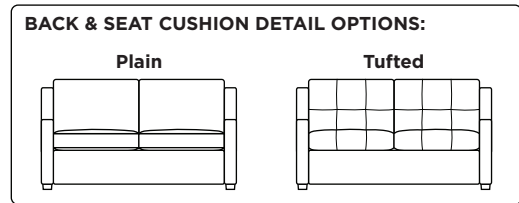

**Standard Comfort Sleeper®**

**Features:**

- Featuring the patented Tiffany 24/7™ platform sleep system
- Room to stretch out with true 80 inches of bedroom-length sleeping surface
- Ultimate comfort on five inches of plush, high-density foam mattress
- Under-sofa dust covers keeps dust and dirt from ever touching the mattress
- Zero wall clearance
- Quick-ship delivery
- Single-needle top-stitch
- High-density, high-resiliency foam seat cushions
- Loose back and seat cushions
- Lifetime warranty on frame
- 10-year mechanism warranty

**Leg height is 2"**

Please use actual leather, fabric, Crypton®, Sunbrella® and Ultrasuede® swatches when specifying furniture as the colors shown may vary due to the printing process.

**Note:** Seat depth includes cushion overhang which may be up to 1"

\* Picture shows left arm seated. Please specify left or right arm seated when ordering.  
 † All orders are in seated position.  
 ‡ Dotted lines for Queen Plus sizes indicates the number of seats.  
 All dimensions are approximate and subject to change.  
 † Chaise lifts up to reveal hidden storage space. • Storage