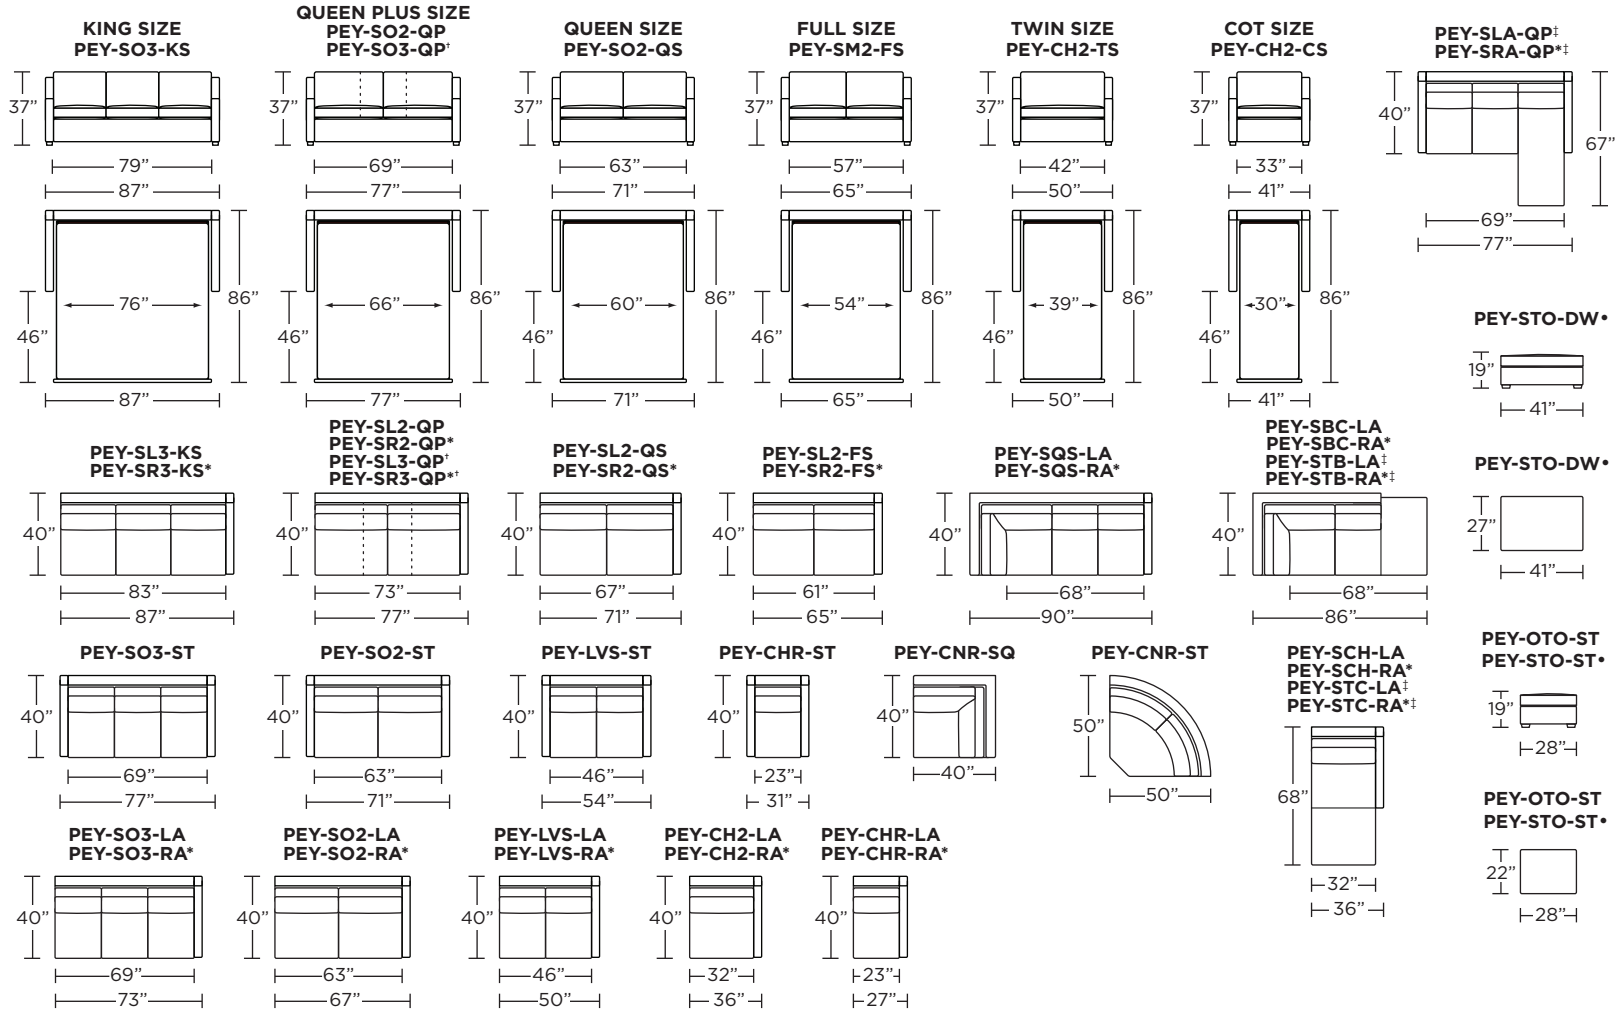

**Standard Comfort Sleeper®**

**Features:**

- Featuring the patented Tiffany 24/7™ platform sleep system
- Room to stretch out with true 80 inches of bedroom-length sleeping surface
- Ultimate comfort on five inches of plush, high-density foam mattress
- Under-sofa dust covers keeps dust and dirt from ever touching the mattress
- Zero wall clearance
- Quick-ship delivery
- Single-needle top-stitch
- High-density, high-resiliency foam seat cushions
- Loose back and seat cushions
- Lifetime warranty on frame
- 10-year mechanism warranty

**Leg height is 2"**

Please use actual leather, fabric, Crypton®, Sunbrella® and Ultrasuede® swatches when specifying furniture as the colors shown may vary due to the printing process.

**Note:** Seat depth includes cushion overhang which may be up to 1"

\* Picture shows left arm seated. Please specify left or right arm seated when ordering.  
 † All orders are in seated position.  
 ‡ Dotted lines for Queen Plus sizes indicates the number of seats.  
 All dimensions are approximate and subject to change.  
 † Chaise lifts up to reveal hidden storage space. • Storage