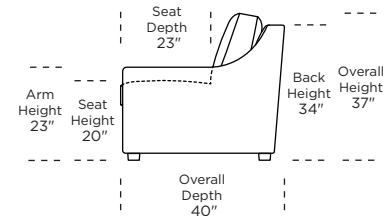

**Standard Comfort Sleeper®**

**Features:**

- Featuring the patented Tiffany 24/7™ platform sleep system
- Room to stretch out with true 80 inches of bedroom-length sleeping surface
- Ultimate comfort on five inches of plush, high-density foam mattress
- Under-sofa dust covers keeps dust and dirt from ever touching the mattress
- Zero wall clearance
- Quick-ship delivery
- Single-needle top-stitch
- High-density, high-resiliency foam seat cushions
- Loose back and seat cushions
- Lifetime warranty on frame
- 10-year mechanism warranty

**Leg height is 2"**

Please use actual leather, fabric, Crypton®, Sunbrella® and Ultrasuede® swatches when specifying furniture as the colors shown may vary due to the printing process.

**Note:** Seat depth includes cushion overhang which may be up to 1"

\* Picture shows left arm seated. Please specify left or right arm seated when ordering.  
 † All orders are in seated position.  
 ‡ Dotted lines for Queen Plus sizes indicates the number of seats.  
 All dimensions are approximate and subject to change.  
 † Chaise lifts up to reveal hidden storage space. • Storage