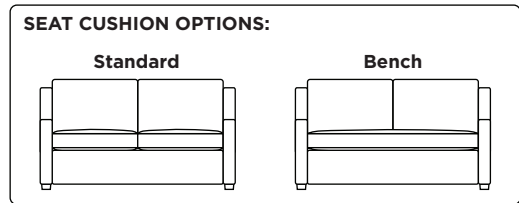

**Standard Comfort Sleeper®**

**Features:**

- Featuring the patented Tiffany 24/7™ platform sleep system
- Room to stretch out with true 80 inches of bedroom-length sleeping surface
- Ultimate comfort on five inches of plush, high-density foam mattress
- Under-sofa dust covers keeps dust and dirt from ever touching the mattress
- Zero wall clearance
- Quick-ship delivery
- Single-needle top-stitch
- High-density, high-resiliency foam seat cushions
- Loose back and seat cushions
- Lifetime warranty on frame
- 10-year mechanism warranty

**Leg height is 2"**

Please use actual leather, fabric, Crypton®, Sunbrella® and Ultrasuede® swatches when specifying furniture as the colors shown may vary due to the printing process.

**Note:** Seat depth includes cushion overhang which may be up to 1"

\* Picture shows left arm seated. Please specify left or right arm seated when ordering.  
 † All orders are in seated position.  
 ‡ Dotted lines for Queen Plus sizes indicates the number of seats.  
 All dimensions are approximate and subject to change.  
 † Chaise lifts up to reveal hidden storage space. • Storage