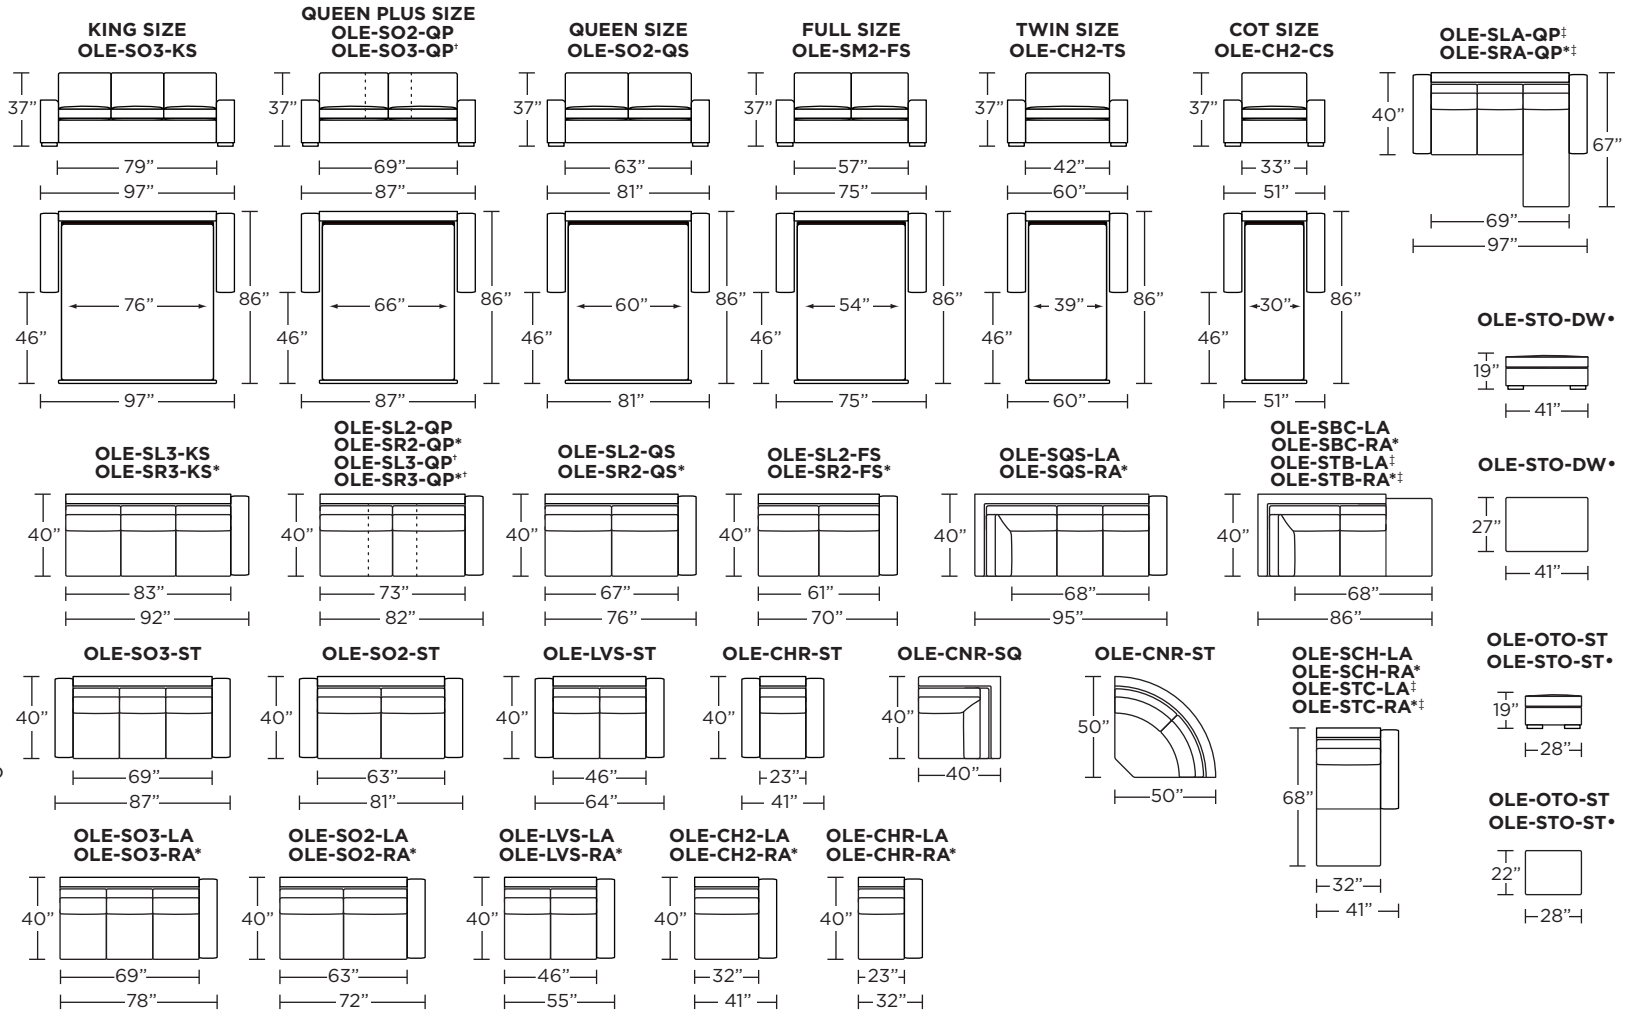

Standard Comfort Sleeper®

Features:

- Featuring the patented Tiffany 24/7™ platform sleep system
- Room to stretch out with true 80 inches of bedroom-length sleeping surface
- Ultimate comfort on five inches of plush, high-density foam mattress
- Under-sofa dust covers keeps dust and dirt from ever touching the mattress
- Zero wall clearance
- Quick-ship delivery
- Double-needle top-stitch
- High-density, high-resiliency foam seat cushions
- Loose back and seat cushions
- Lifetime warranty on frame
- 10-year mechanism warranty

Leg height is 2"

Please use actual leather, fabric, Crypton®, Sunbrella® and Ultrasuede® swatches when specifying furniture as the colors shown may vary due to the printing process.

Note: Seat depth includes cushion overhang which may be up to 1"

* Picture shows left arm seated. Please specify left or right arm seated when ordering.
 † All orders are in seated position.
 ‡ Dotted lines for Queen Plus sizes indicates the number of seats.
 All dimensions are approximate and subject to change.
 † Chaise lifts up to reveal hidden storage space. • Storage