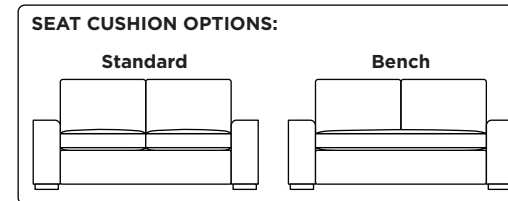

Standard Comfort Sleeper®

Features:

- Featuring the patented Tiffany 24/7™ platform sleep system
- Room to stretch out with true 80 inches of bedroom-length sleeping surface
- Ultimate comfort on five inches of plush, high-density foam mattress
- Under-sofa dust covers keeps dust and dirt from ever touching the mattress
- Zero wall clearance
- Quick-ship delivery
- Double-needle top-stitch
- High-density, high-resiliency foam seat cushions
- Loose back and seat cushions
- Lifetime warranty on frame
- 10-year mechanism warranty

Leg height is 2"

Please use actual leather, fabric, Crypton®, Sunbrella® and Ultrasuede® swatches when specifying furniture as the colors shown may vary due to the printing process.

Note: Seat depth includes cushion overhang which may be up to 1"

* Picture shows left arm seated. Please specify left or right arm seated when ordering.
 † All orders are in seated position.
 ‡ Dotted lines for Queen Plus sizes indicates the number of seats.
 All dimensions are approximate and subject to change.
 † Chaise lifts up to reveal hidden storage space. • Storage