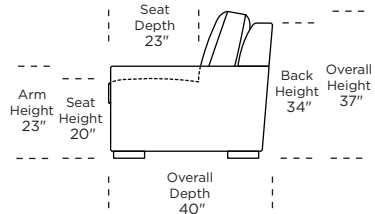

Standard Comfort Sleeper®

Features:

- Featuring the patented Tiffany 24/7™ platform sleep system
- Room to stretch out with true 80 inches of bedroom-length sleeping surface
- Ultimate comfort on five inches of plush, high-density foam mattress
- Under-sofa dust covers keeps dust and dirt from ever touching the mattress
- Zero wall clearance
- Quick-ship delivery
- Double-needle top-stitch
- High-density, high-resiliency foam seat cushions
- Loose back and seat cushions
- Lifetime warranty on frame
- 10-year mechanism warranty

Leg height is 2"

Please use actual leather, fabric, Crypton®, Sunbrella® and Ultrasuede® swatches when specifying furniture as the colors shown may vary due to the printing process.

Note: Seat depth includes cushion overhang which may be up to 1"

* Picture shows left arm seated. Please specify left or right arm seated when ordering.
 † All orders are in seated position.
 ‡ Dotted lines for Queen Plus sizes indicates the number of seats.
 All dimensions are approximate and subject to change.
 † Chaise lifts up to reveal hidden storage space. • Storage