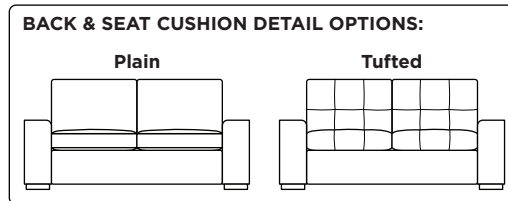

Standard Comfort Sleeper®

Features:

- Featuring the patented Tiffany 24/7™ platform sleep system
- Room to stretch out with true 80 inches of bedroom-length sleeping surface
- Ultimate comfort on five inches of plush, high-density foam mattress
- Under-sofa dust covers keeps dust and dirt from ever touching the mattress
- Zero wall clearance
- Quick-ship delivery
- Double-needle top-stitch
- High-density, high-resiliency foam seat cushions
- Loose back and seat cushions
- Lifetime warranty on frame
- 10-year mechanism warranty

Leg height is 2"

Please use actual leather, fabric, Crypton®, Sunbrella® and Ultrasuede® swatches when specifying furniture as the colors shown may vary due to the printing process.

Note: Seat depth includes cushion overhang which may be up to 1"

* Picture shows left arm seated. Please specify left or right arm seated when ordering.
 † All orders are in seated position.
 ‡ Dotted lines for Queen Plus sizes indicates the number of seats.
 All dimensions are approximate and subject to change.
 † Chaise lifts up to reveal hidden storage space. • Storage