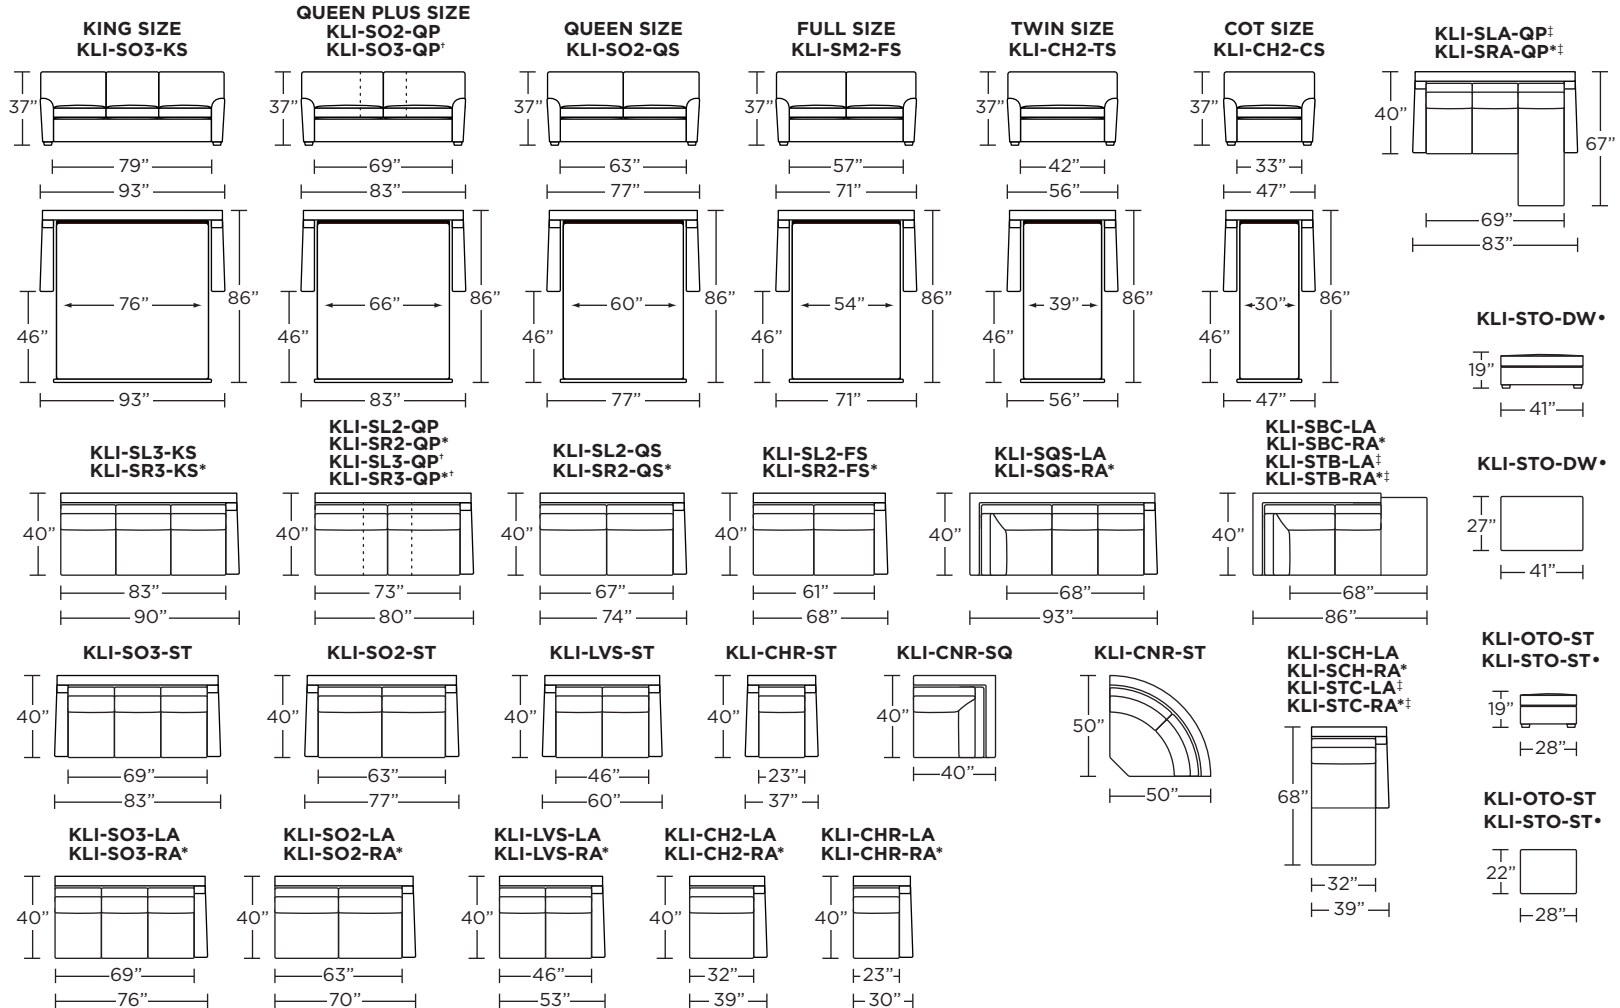

**Standard Comfort Sleeper®**

**Features:**

- Featuring the patented Tiffany 24/7™ platform sleep system
- Room to stretch out with true 80 inches of bedroom-length sleeping surface
- Ultimate comfort on five inches of plush, high-density foam mattress
- Under-sofa dust covers keeps dust and dirt from ever touching the mattress
- Zero wall clearance
- Quick-ship delivery
- Double-needle top-stitch
- High-density, high-resiliency foam seat cushions
- Loose back and seat cushions
- Lifetime warranty on frame
- 10-year mechanism warranty

**Leg height is 2"**

Please use actual leather, fabric, Crypton®, Sunbrella® and Ultrasuede® swatches when specifying furniture as the colors shown may vary due to the printing process.

**Note:** Seat depth includes cushion overhang which may be up to 1"

\* Picture shows left arm seated. Please specify left or right arm seated when ordering.

All orders are in seated position.

† Dotted lines for Queen Plus sizes indicates the number of seats.

All dimensions are approximate and subject to change.