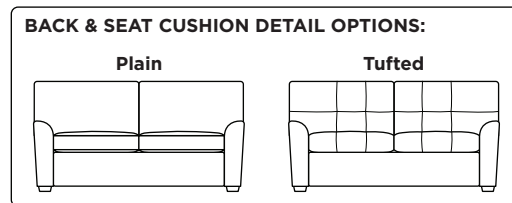

**Standard Comfort Sleeper®**

**Features:**

- Featuring the patented Tiffany 24/7™ platform sleep system
- Room to stretch out with true 80 inches of bedroom-length sleeping surface
- Ultimate comfort on five inches of plush, high-density foam mattress
- Under-sofa dust covers keeps dust and dirt from ever touching the mattress
- Zero wall clearance
- Quick-ship delivery
- Double-needle top-stitch
- High-density, high-resiliency foam seat cushions
- Loose back and seat cushions
- Lifetime warranty on frame
- 10-year mechanism warranty

**Mattress Options:**

- HiPerform with Crypton™ ticking
- Cooling Gel
- Tempur-Pedic®

**Options:**

- High-density, high-resiliency foam seat cushions encased in down and down back cushions available
- Bench seat cushion
- Tufted back and seat cushion decorative detail
- Wood legs available in Acorn, Espresso or Walnut finish
- Ottomans available with casters

**Leg height is 2"**

Please use actual leather, fabric, Crypton®, Sunbrella® and Ultrasuede® swatches when specifying furniture as the colors shown may vary due to the printing process.

**Note:** Seat depth includes cushion overhang which may be up to 1"

\* Picture shows left arm seated. Please specify left or right arm seated when ordering.

All orders are in seated position.

† Dotted lines for Queen Plus sizes indicates the number of seats.

All dimensions are approximate and subject to change.