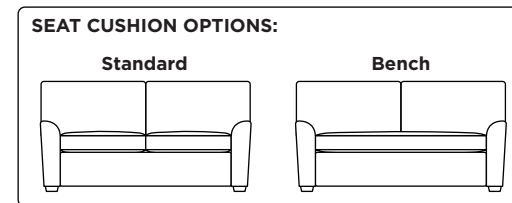

**Standard Comfort Sleeper®**

**Features:**

- Featuring the patented Tiffany 24/7™ platform sleep system
- Room to stretch out with true 80 inches of bedroom-length sleeping surface
- Ultimate comfort on five inches of plush, high-density foam mattress
- Under-sofa dust covers keeps dust and dirt from ever touching the mattress
- Zero wall clearance
- Quick-ship delivery
- Double-needle top-stitch
- High-density, high-resiliency foam seat cushions
- Loose back and seat cushions
- Lifetime warranty on frame
- 10-year mechanism warranty

**Leg height is 2"**

Please use actual leather, fabric, Crypton®, Sunbrella® and Ultrasuede® swatches when specifying furniture as the colors shown may vary due to the printing process.

**Note:** Seat depth includes cushion overhang which may be up to 1"

\* Picture shows left arm seated. Please specify left or right arm seated when ordering.

All orders are in seated position.

† Dotted lines for Queen Plus sizes indicates the number of seats.

All dimensions are approximate and subject to change.