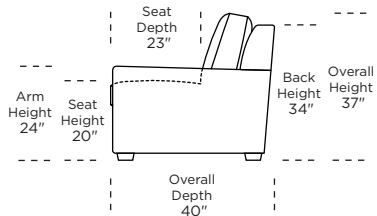

**Standard Comfort Sleeper®**

**Features:**

- Featuring the patented Tiffany 24/7™ platform sleep system
- Room to stretch out with true 80 inches of bedroom-length sleeping surface
- Ultimate comfort on five inches of plush, high-density foam mattress
- Under-sofa dust covers keeps dust and dirt from ever touching the mattress
- Zero wall clearance
- Quick-ship delivery
- Double-needle top-stitch
- High-density, high-resiliency foam seat cushions
- Loose back and seat cushions
- Lifetime warranty on frame
- 10-year mechanism warranty

**Leg height is 2"**

Please use actual leather, fabric, Crypton®, Sunbrella® and Ultrasuede® swatches when specifying furniture as the colors shown may vary due to the printing process.

**Note:** Seat depth includes cushion overhang which may be up to 1"

\* Picture shows left arm seated. Please specify left or right arm seated when ordering.

All orders are in seated position.

† Dotted lines for Queen Plus sizes indicates the number of seats.

All dimensions are approximate and subject to change.