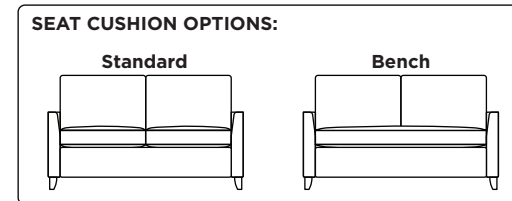

Standard Comfort Sleeper®

Features:

- Featuring the patented Tiffany 24/7™ platform sleep system
- Room to stretch out with true 80 inches of bedroom-length sleeping surface
- Ultimate comfort on four inches of plush, high-density foam mattress
- Under-sofa dust covers keeps dust and dirt from ever touching the mattress
- Zero wall clearance
- Quick-ship delivery
- Single-needle top-stitch
- High-density, high-resiliency foam seat cushions
- Loose back and seat cushions
- Lifetime warranty on frame
- 10-year mechanism warranty

Leg height is 4"

Please use actual leather, fabric, Crypton®, Sunbrella® and Ultrasuede® swatches when specifying furniture as the colors shown may vary due to the printing process.

Note: Seat depth includes cushion overhang which may be up to 1"

* Picture shows left arm seated. Please specify left or right arm seated when ordering.

All orders are in seated position.

† Dotted lines for Queen Plus sizes indicates the number of seats.

All dimensions are approximate and subject to change.