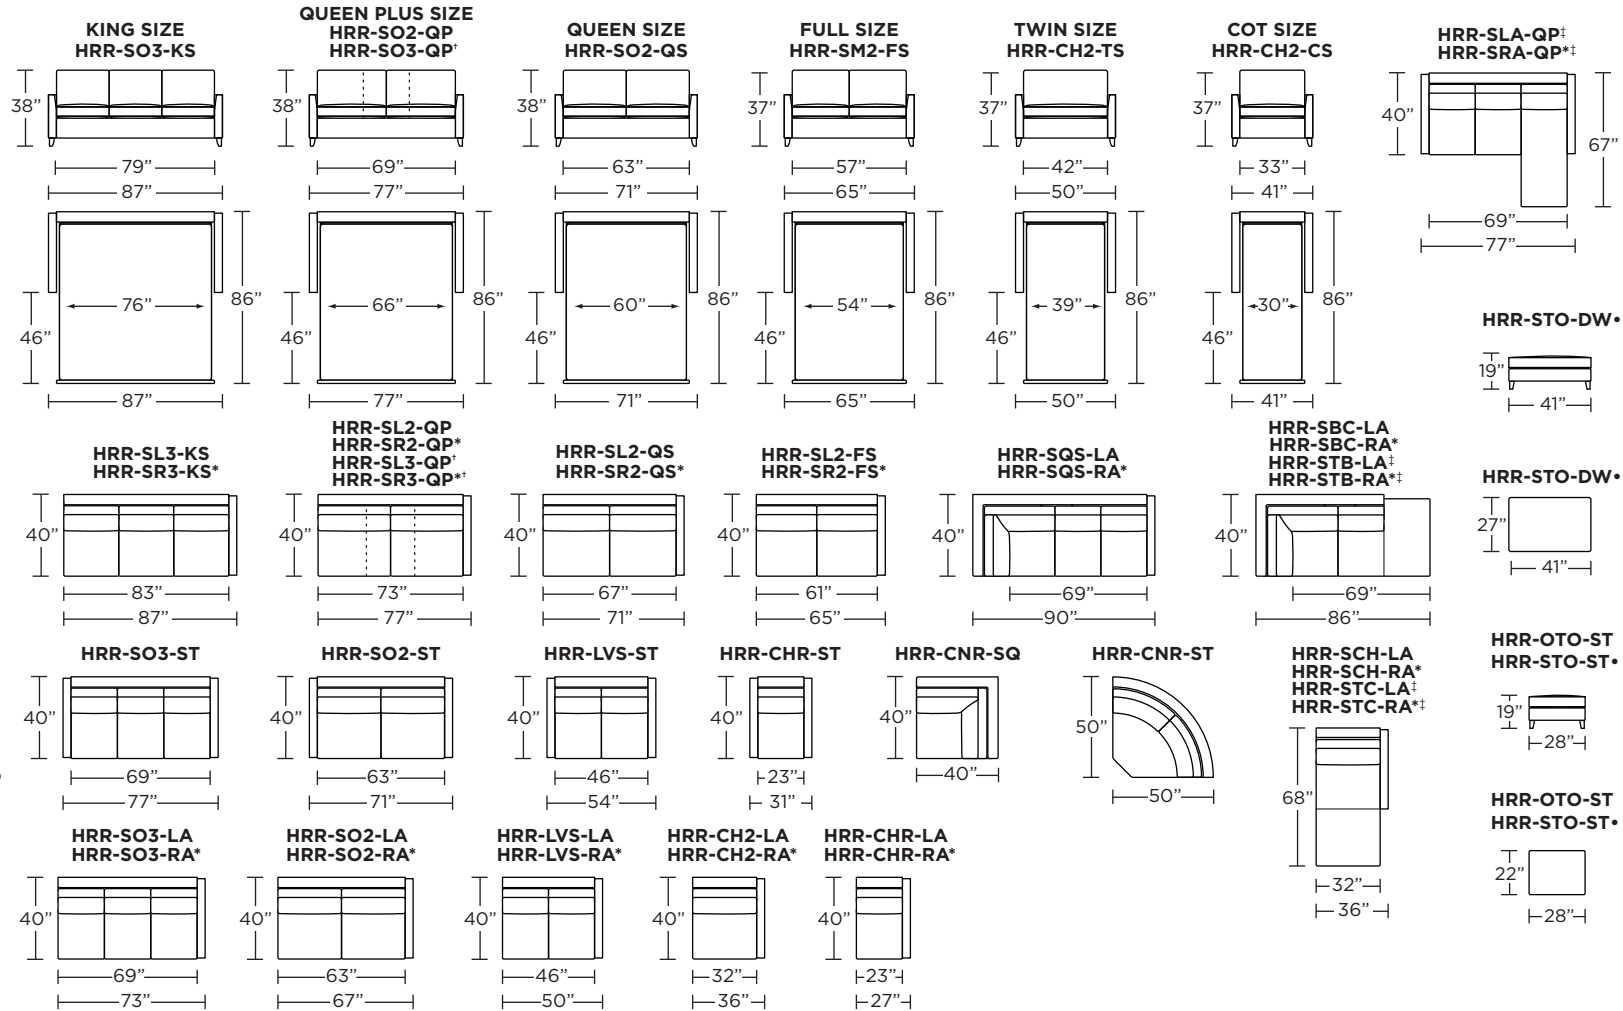

Standard Comfort Sleeper®

Features:

- Featuring the patented Tiffany 24/7™ platform sleep system
- Room to stretch out with true 80 inches of bedroom-length sleeping surface
- Ultimate comfort on four inches of plush, high-density foam mattress
- Under-sofa dust covers keeps dust and dirt from ever touching the mattress
- Zero wall clearance
- Quick-ship delivery
- Single-needle top-stitch
- High-density, high-resiliency foam seat cushions
- Loose back and seat cushions
- Lifetime warranty on frame
- 10-year mechanism warranty

Leg height is 4"

Please use actual leather, fabric, Crypton®, Sunbrella® and Ultrasuede® swatches when specifying furniture as the colors shown may vary due to the printing process.

Note: Seat depth includes cushion overhang which may be up to 1"

* Picture shows left arm seated. Please specify left or right arm seated when ordering.

All orders are in seated position.

† Dotted lines for Queen Plus sizes indicates the number of seats.

All dimensions are approximate and subject to change.