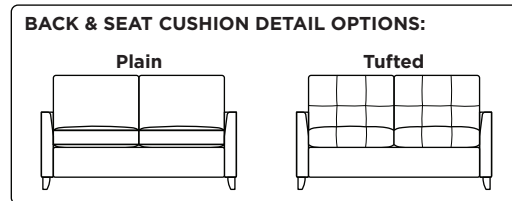

Standard Comfort Sleeper®

Features:

- Featuring the patented Tiffany 24/7™ platform sleep system
- Room to stretch out with true 80 inches of bedroom-length sleeping surface
- Ultimate comfort on four inches of plush, high-density foam mattress
- Under-sofa dust covers keeps dust and dirt from ever touching the mattress
- Zero wall clearance
- Quick-ship delivery
- Single-needle top-stitch
- High-density, high-resiliency foam seat cushions
- Loose back and seat cushions
- Lifetime warranty on frame
- 10-year mechanism warranty

Leg height is 4"

Please use actual leather, fabric, Crypton®, Sunbrella® and Ultrasuede® swatches when specifying furniture as the colors shown may vary due to the printing process.

Note: Seat depth includes cushion overhang which may be up to 1"

* Picture shows left arm seated. Please specify left or right arm seated when ordering.

All orders are in seated position.

† Dotted lines for Queen Plus sizes indicates the number of seats.

All dimensions are approximate and subject to change.