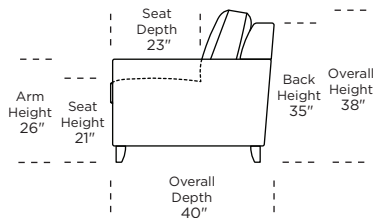

Standard Comfort Sleeper®

Features:

- Featuring the patented Tiffany 24/7™ platform sleep system
- Room to stretch out with true 80 inches of bedroom-length sleeping surface
- Ultimate comfort on four inches of plush, high-density foam mattress
- Under-sofa dust covers keeps dust and dirt from ever touching the mattress
- Zero wall clearance
- Quick-ship delivery
- Single-needle top-stitch
- High-density, high-resiliency foam seat cushions
- Loose back and seat cushions
- Lifetime warranty on frame
- 10-year mechanism warranty

Leg height is 4"

Please use actual leather, fabric, Crypton®, Sunbrella® and Ultrasuede® swatches when specifying furniture as the colors shown may vary due to the printing process.

Note: Seat depth includes cushion overhang which may be up to 1"

* Picture shows left arm seated. Please specify left or right arm seated when ordering.

All orders are in seated position.

† Dotted lines for Queen Plus sizes indicates the number of seats.

All dimensions are approximate and subject to change.