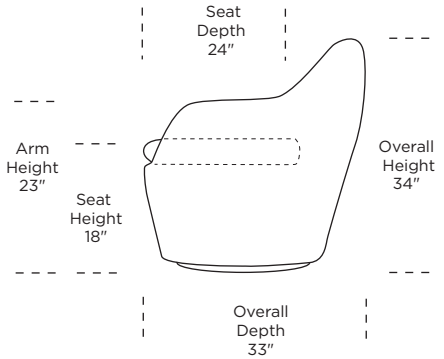

*Please use actual leather, fabric and Ultrasuede® swatches when specifying furniture as the colors shown may vary due to the printing process.*

\*Note: arm height for this frame is measured at the highest point of the curved arm.