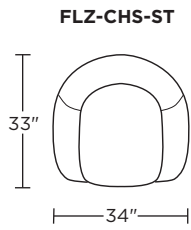

*Please use actual leather, fabric and Ultrasuede® swatches when specifying furniture as the colors shown may vary due to the printing process.*

\*Note: arm height for this frame is measured at the highest point of the curved arm.