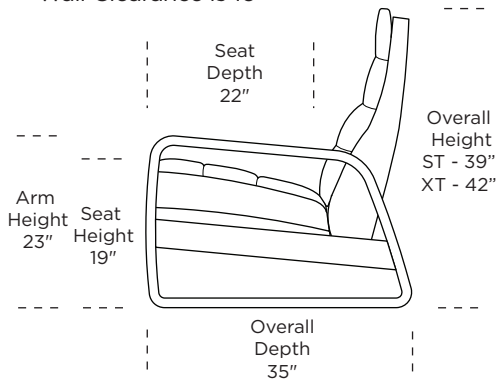

Please use actual leather, fabric, Crypton®, Sunbrella® and Ultrasuede® swatches when specifying furniture as the colors shown may vary due to the printing process.

Wall Clearance is 16"

Scale: 1/4 inch = 1 foot
All dimensions are approximate and subject to change.
Specify components from the sitting position.