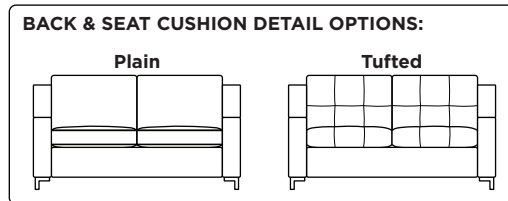

Standard Comfort Sleeper®

Features:

- Featuring the patented Tiffany 24/7™ platform sleep system
- Room to stretch out with true 80 inches of bedroom-length sleeping surface
- Ultimate comfort on four inches of plush, high-density foam mattress
- Under-sofa dust covers keeps dust and dirt from ever touching the mattress
- Zero wall clearance
- Quick-ship delivery
- Double-needle top-stitch
- High-density, high-resiliency foam seat cushions
- Loose back and seat cushions
- Lifetime warranty on frame
- 10-year mechanism warranty

Mattress Options:

- HiPerform with Crypton® ticking
- Cooling Gel
- Tempur-Pedic®

Options:

- High-density, high-resiliency foam seat cushions encased in down and down back cushions available
- Bench seat cushion
- Tufted back and seat cushion decorative detail
- Wood legs available in Acorn, Espresso or Walnut finish

Leg height is 4"

Please use actual leather, fabric, Crypton®, Sunbrella® and Ultrasuede® swatches when specifying furniture as the colors shown may vary due to the printing process.

Note: Seat depth includes cushion overhang which may be up to 1"

* Picture shows left arm seated. Please specify left or right arm seated when ordering.

All orders are in seated position.

† Dotted lines for Queen Plus sizes indicates the number of seats.

All dimensions are approximate and subject to change.

‡ Chaise lifts up to reveal hidden storage space. • Storage

BRYSON

BYS-STO-DW•

BYS-STO-DW•

**BYS-OTO-ST
BYS-STO-ST•**

**BYS-OTO-ST
BYS-STO-ST•**