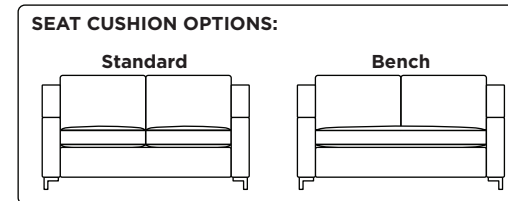

Standard Comfort Sleeper®

Features:

- Featuring the patented Tiffany 24/7™ platform sleep system
- Room to stretch out with true 80 inches of bedroom-length sleeping surface
- Ultimate comfort on four inches of plush, high-density foam mattress
- Under-sofa dust covers keeps dust and dirt from ever touching the mattress
- Zero wall clearance
- Quick-ship delivery
- Double-needle top-stitch
- High-density, high-resiliency foam seat cushions
- Loose back and seat cushions
- Lifetime warranty on frame
- 10-year mechanism warranty

Mattress Options:

- HiPerform with Crypton® ticking
- Cooling Gel
- Tempur-Pedic®

Options:

- High-density, high-resiliency foam seat cushions encased in down and down back cushions available
- Bench seat cushion
- Tufted back and seat cushion decorative detail
- Wood legs available in Acorn, Espresso or Walnut finish

Leg height is 4"

Please use actual leather, fabric, Crypton®, Sunbrella® and Ultrasuede® swatches when specifying furniture as the colors shown may vary due to the printing process.

Note: Seat depth includes cushion overhang which may be up to 1"

* Picture shows left arm seated. Please specify left or right arm seated when ordering.

All orders are in seated position.

† Dotted lines for Queen Plus sizes indicates the number of seats.

All dimensions are approximate and subject to change.

‡ Chaise lifts up to reveal hidden storage space. • Storage

BRYSON

BYS-STO-DW•

BYS-STO-DW•

**BYS-OTO-ST
BYS-STO-ST•**

**BYS-OTO-ST
BYS-STO-ST•**