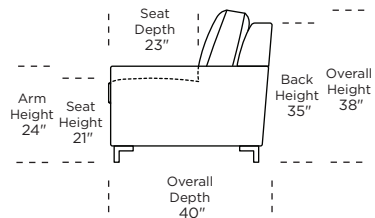

Standard Comfort Sleeper®

Features:

- Featuring the patented Tiffany 24/7™ platform sleep system
- Room to stretch out with true 80 inches of bedroom-length sleeping surface
- Ultimate comfort on four inches of plush, high-density foam mattress
- Under-sofa dust covers keeps dust and dirt from ever touching the mattress
- Zero wall clearance
- Quick-ship delivery
- Double-needle top-stitch
- High-density, high-resiliency foam seat cushions
- Loose back and seat cushions
- Lifetime warranty on frame
- 10-year mechanism warranty

Leg height is 4"

Please use actual leather, fabric, Crypton®, Sunbrella® and Ultrasuede® swatches when specifying furniture as the colors shown may vary due to the printing process.

Note: Seat depth includes cushion overhang which may be up to 1"

* Picture shows left arm seated. Please specify left or right arm seated when ordering.

All orders are in seated position.

† Dotted lines for Queen Plus sizes indicates the number of seats.

All dimensions are approximate and subject to change.