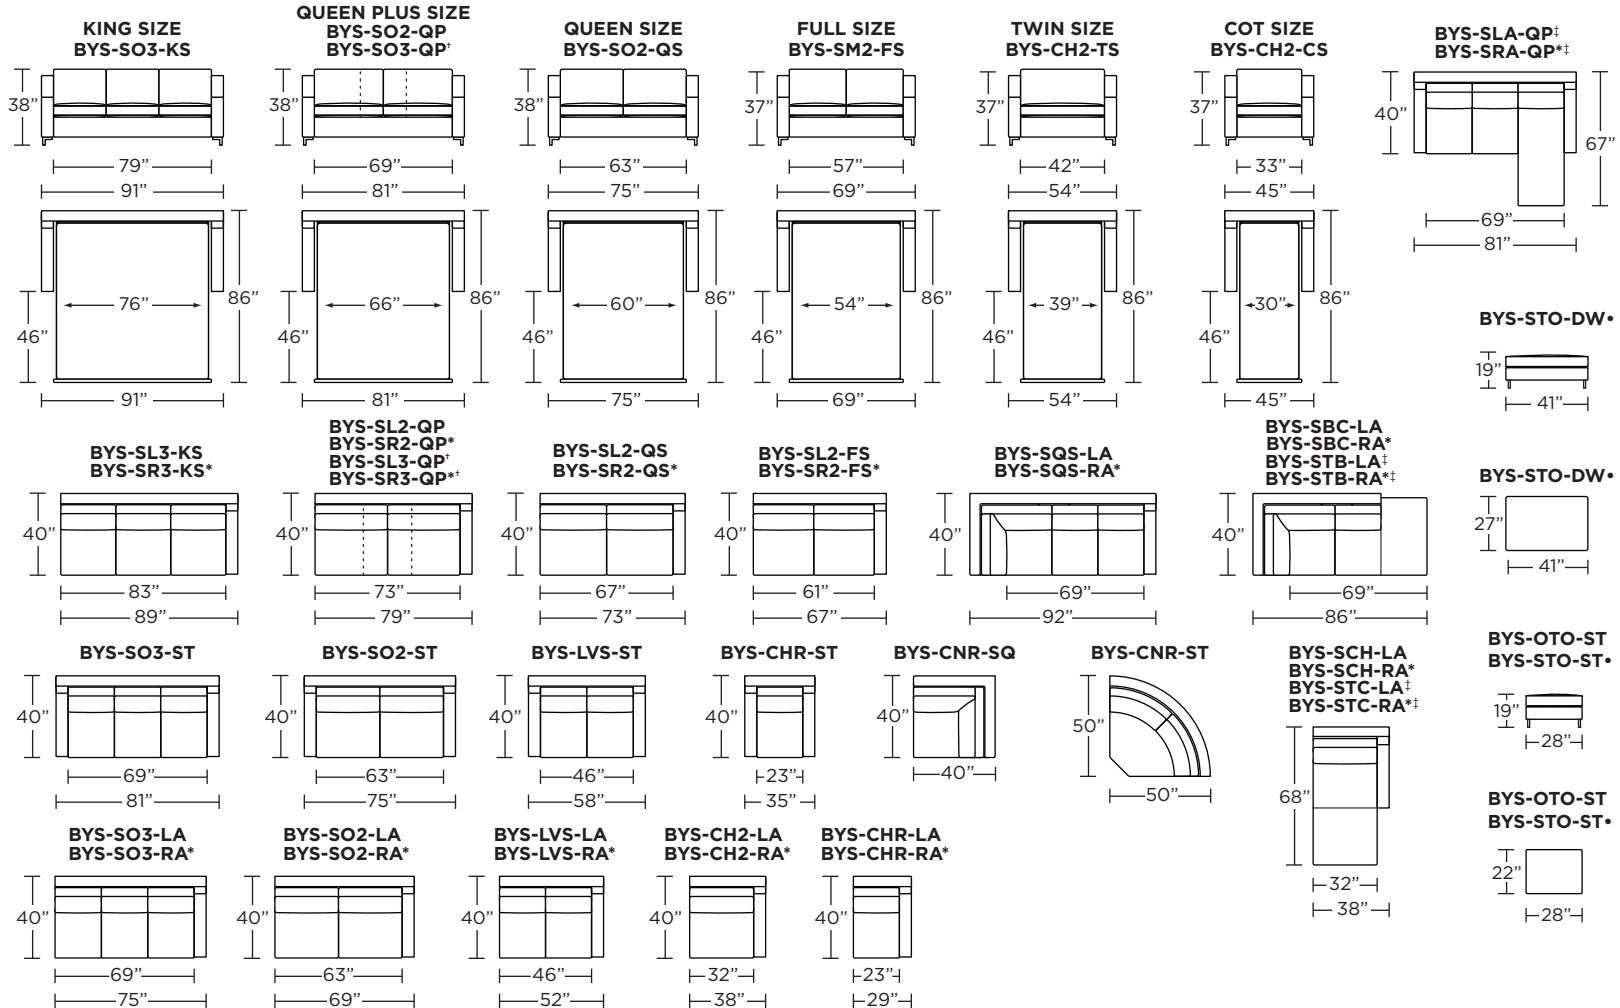

Standard Comfort Sleeper®

Features:

- Featuring the patented Tiffany 24/7™ platform sleep system
- Room to stretch out with true 80 inches of bedroom-length sleeping surface
- Ultimate comfort on four inches of plush, high-density foam mattress
- Under-sofa dust covers keeps dust and dirt from ever touching the mattress
- Zero wall clearance
- Quick-ship delivery
- Double-needle top-stitch
- High-density, high-resiliency foam seat cushions
- Loose back and seat cushions
- Lifetime warranty on frame
- 10-year mechanism warranty

Mattress Options:

- HiPerform with Crypton® ticking
- Cooling Gel
- Tempur-Pedic®

Options:

- High-density, high-resiliency foam seat cushions encased in down and down back cushions available
- Bench seat cushion
- Tufted back and seat cushion decorative detail
- Wood legs available in Acorn, Espresso or Walnut finish

Leg height is 4"

Please use actual leather, fabric, Crypton®, Sunbrella® and Ultrasuede® swatches when specifying furniture as the colors shown may vary due to the printing process.

Note: Seat depth includes cushion overhang which may be up to 1"

* Picture shows left arm seated. Please specify left or right arm seated when ordering.

All orders are in seated position.

† Dotted lines for Queen Plus sizes indicates the number of seats.

All dimensions are approximate and subject to change.

‡ Chaise lifts up to reveal hidden storage space. • Storage

BRYSON

BYS-STO-DW•

BYS-STO-DW•

**BYS-OTO-ST
BYS-STO-ST•**

**BYS-OTO-ST
BYS-STO-ST•**