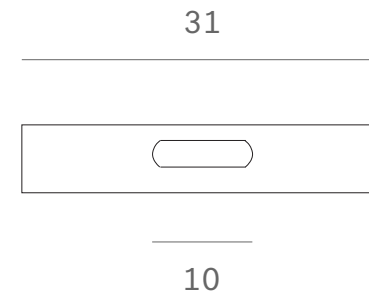

*Ethnicraft*

20366 - Frost mirror tray - Dimensions (cm)

*Ethnicraft*

20366 - Frost mirror tray - Dimensions (inches)