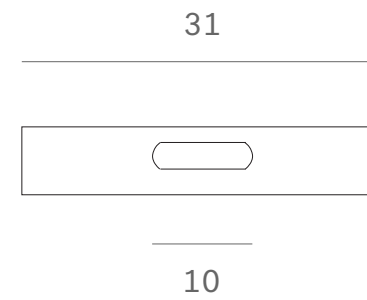

*Ethnicraft*

20356 - Bronze mirror tray- Dimensions (cm)

*Ethnicraft*

20356 - Bronze mirror tray- Dimensions (inches)