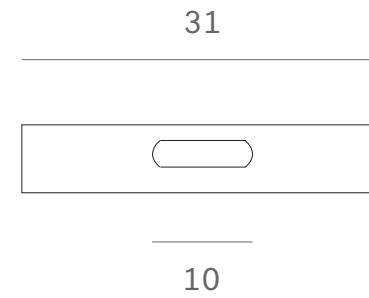

*Ethnicraft*

20915 - Walnut Linear Squares glass tray - rectangular - Dimensions (cm)

*Ethnicraft*

20915 - Walnut Linear Squares glass tray - rectangular - Dimensions (inches)