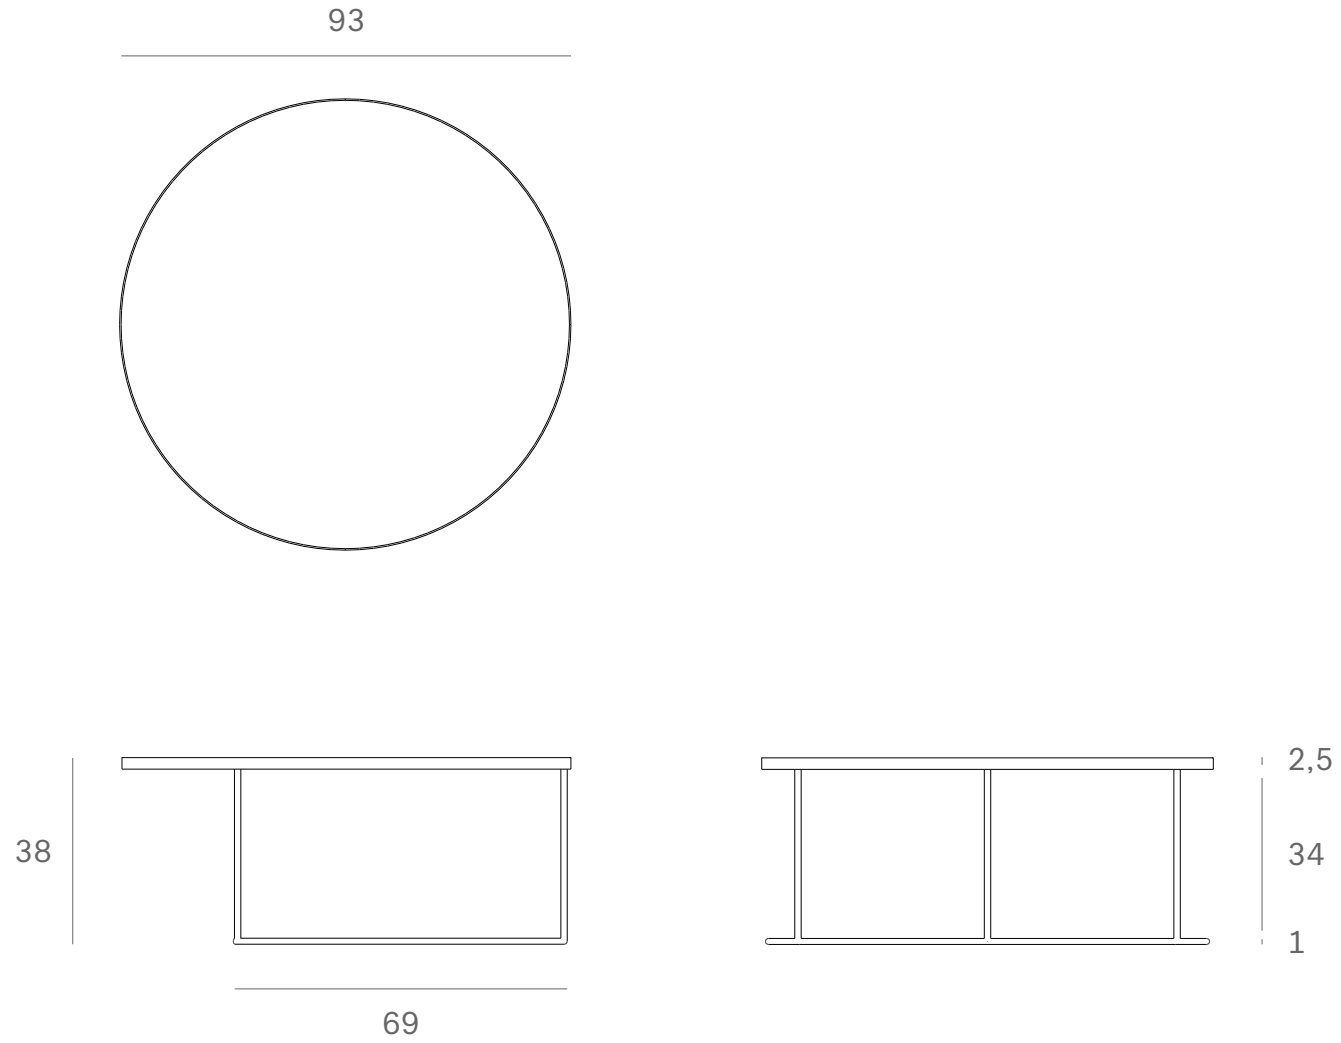

*Ethnicraft*

20328 - Round tray coffee table - Dimensions (cm)

*Ethnicraft*

20328 - Round tray coffee table - Dimensions (inches)