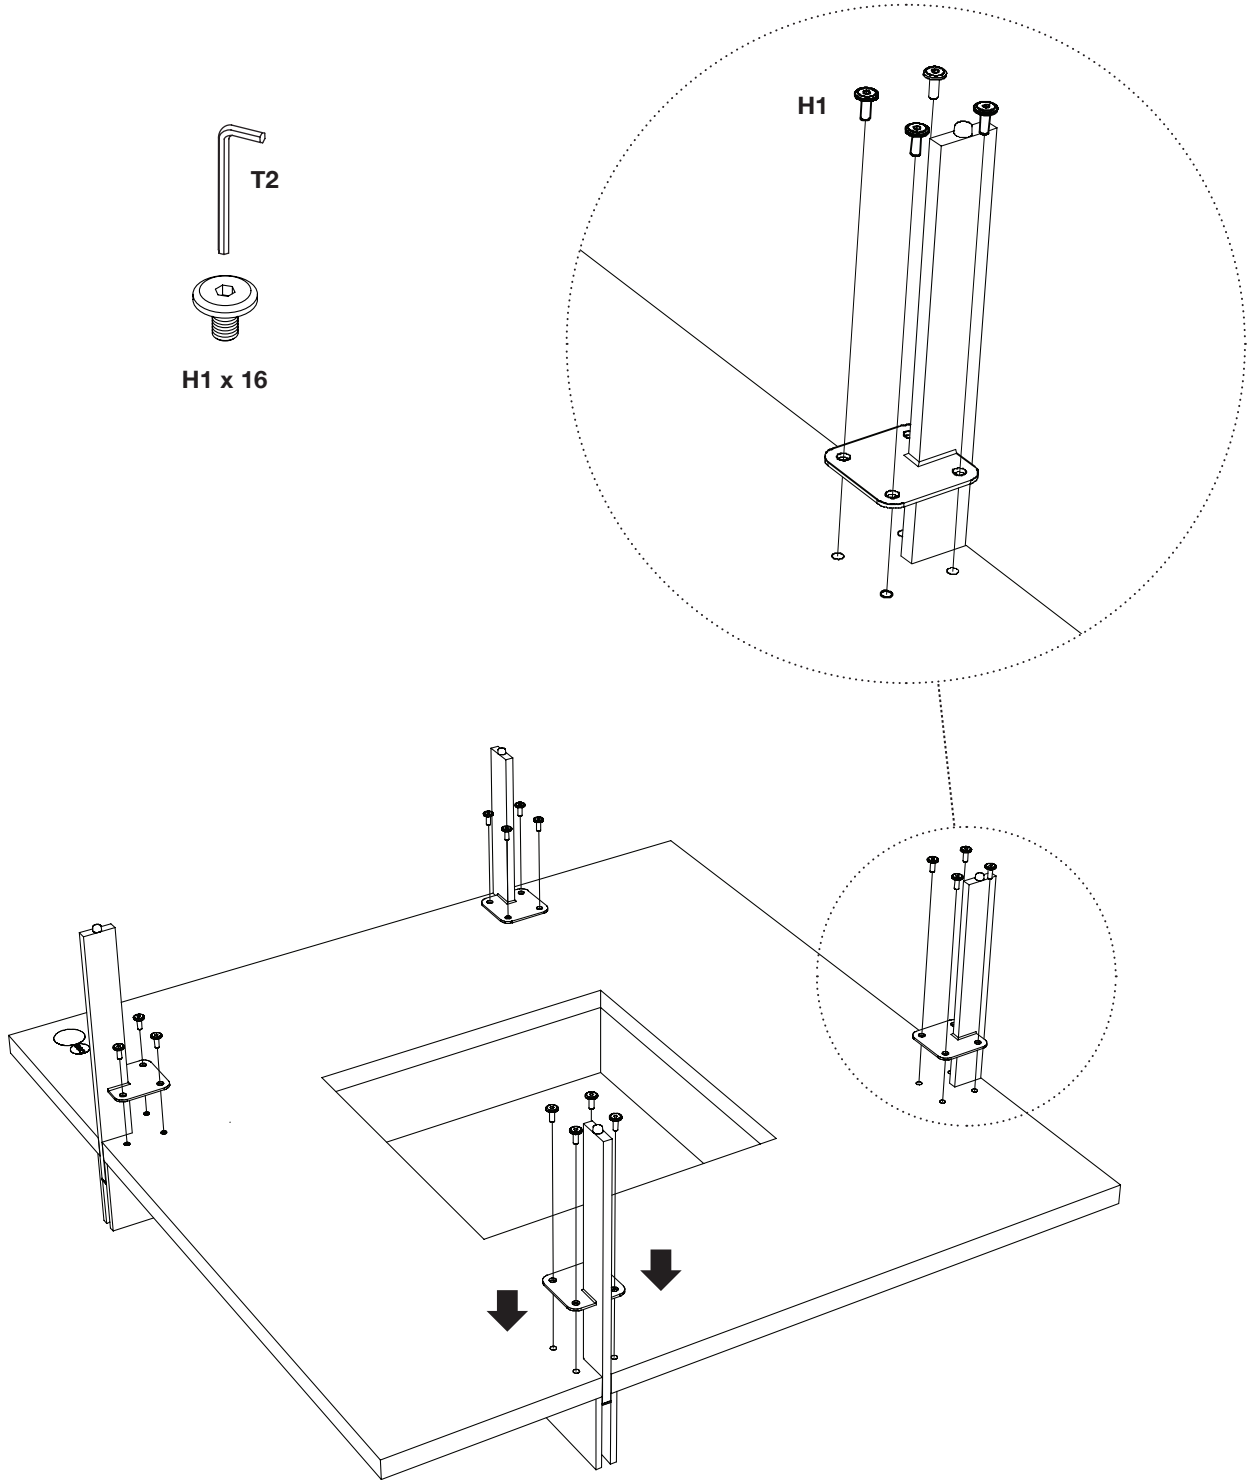

## Step 2 - Attach Legs

With help from another person, carefully position the **wood panel assembly A1** upside-down. Attach the **4 legs** using **16 screws H1** and **hex wrench T2**. Do not fully tighten until all 4 screws (of each leg) have started threading into their holes.

### Step 3 Position Glass

Clean both sides of the **glass top C1**. With help from another person, carefully position your coffee table on its feet, then position the glass on the coffee table assembly making sure all four sides are flush with the wood panel.