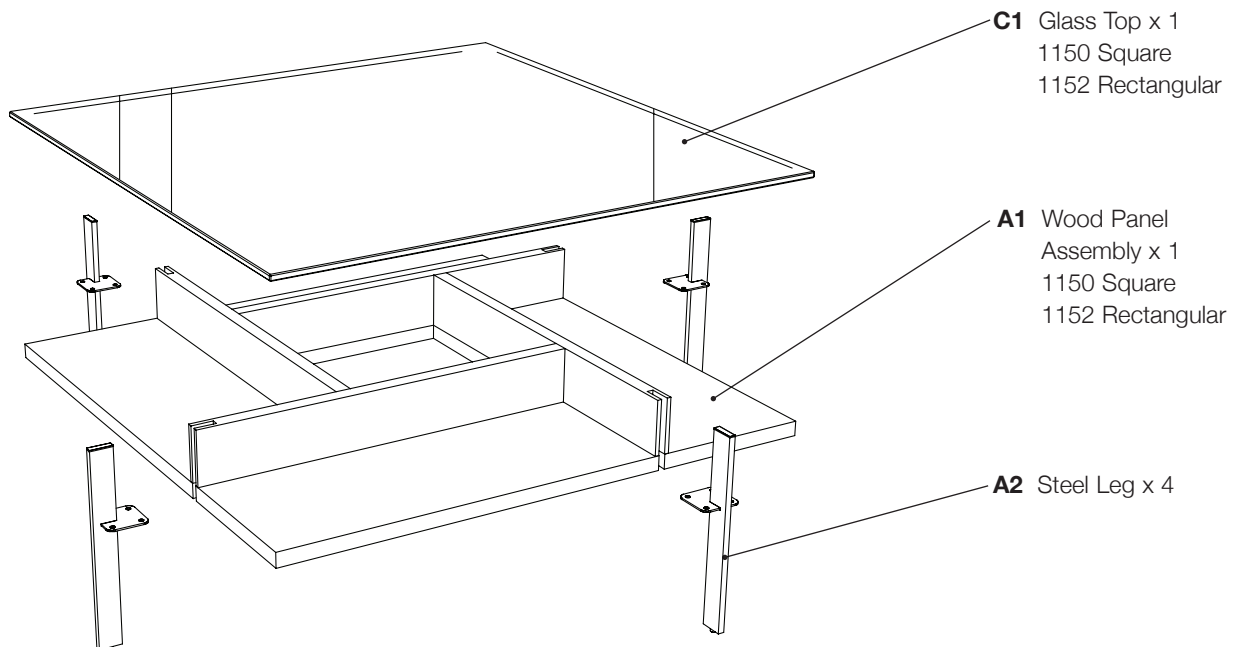

TERRACE™ 1150/1152

SQUARE/RECTANGULAR
COFFEE TABLES

bdiusa.com
customerservice@bdiusa.com

Product Registration

Registering your new BDI product allows us to send you important product updates, service information and helpful hints related to your BDI products. Register today, and you will be entered to win free a BINK table from BDI: www.bdiusa.com/register

T2 Hex Wrench x 1

H1 1/4-20 x 15 mm
Machine Screw x 16

Placement and Maintenance

Your Terrace Coffee Table is designed for indoor use on level floors. Clean wood veneer and steel parts with a moist cloth and clean glass with glass cleaner.

Terrace is engineered for easy assembly. Carefully follow this procedure to prevent any damage. Do not use power tools for assembly of this product.

Step 1

Unpack and identify the parts listed below. The assembly workspace should be a non-marring surface such as carpet. For missing hardware pieces, contact BDI Customer Service at: customerservice@bdiusa.com.

For all other concerns, please contact your BDI retailer.

Designed by Matthew Weatherly.

These distinctive product configurations are protected by US and international patents, trade dress, and/or copyright laws. Terrace & BDI are trademarks of Becker Designed, Inc. All rights reserved. ©2016, BDI
Made in China. 11.17.2016 V1