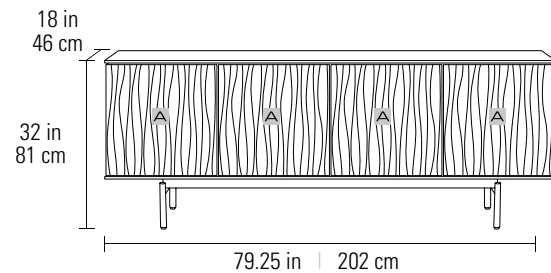

## 7107 CONSOLE

Recommended TV Size	up to 70"
Arena TV Mount Compatibility	N/A
Dimensions	32H x 60 x 18 in 81H x 152 x 46 cm
Component Capacity	6-9
Adjustable Shelf Increments	1.25 in   32 mm; 5 positions
Top Shelf Capacity	175 lbs   79 kg
Weight	138 lbs   63 kg

## 7109 CREDENZA

Recommended TV Size	up to 85"
Arena TV Mount Compatibility	N/A
Dimensions	32H x 79.25 x 18 in 81H x 202 x 46 cm
Component Capacity	8-12
Adjustable Shelf Increments	1.25 in   32 mm; 5 positions
Top Shelf Capacity	175 lbs   79 kg
Weight	176 lbs   80 kg

### △ Interior Compartment (x3)

Dimensions	19H x 18.75 x 16.25 in 48H x 48 x 41 cm
Adjustable Shelf Capacity	50 lbs   23 kg
Bottom Shelf Capacity	100 lbs   45 kg

### △ Interior Compartment (x4)

Dimensions	19H x 18.75 x 16.25 in 48H x 48 x 41 cm
Adjustable Shelf Capacity	50 lbs   23 kg
Bottom Shelf Capacity	100 lbs   45 kg