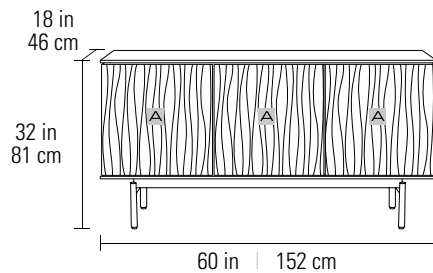

## 7107 CONSOLE

Recommended TV Size	up to 70"
Arena TV Mount Compatibility	N/A
Dimensions	32H x 60 x 18 in 81H x 152 x 46 cm
Component Capacity	6-9
Adjustable Shelf Increments	1.25 in   32 mm; 5 positions
Top Shelf Capacity	175 lbs   79 kg
Weight	138 lbs   63 kg

## 7109 CREDENZA

Recommended TV Size	up to 85"
Arena TV Mount Compatibility	N/A
Dimensions	32H x 79.25 x 18 in 81H x 202 x 46 cm
Component Capacity	8-12
Adjustable Shelf Increments	1.25 in   32 mm; 5 positions
Top Shelf Capacity	175 lbs   79 kg
Weight	176 lbs   80 kg

### △ Interior Compartment (x3)

Dimensions	19H x 18.75 x 16.25 in 48H x 48 x 41 cm
Adjustable Shelf Capacity	50 lbs   23 kg
Bottom Shelf Capacity	100 lbs   45 kg

### △ Interior Compartment (x4)

Dimensions	19H x 18.75 x 16.25 in 48H x 48 x 41 cm
Adjustable Shelf Capacity	50 lbs   23 kg
Bottom Shelf Capacity	100 lbs   45 kg