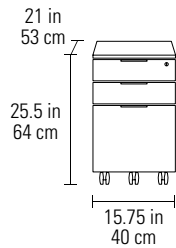

Dimensions 29H x 66 x 24 in | 74H x 168 x 61 cm
Top Capacity 75 lbs | 34 kg
Weight 131 lbs | 59 kg

6902 RETURN

- Connects to Sigma Desk 6901 to extend the workspace
- Creates a convenient space for cross-desk collaboration

Dimensions 29H x 42 x 18 in | 74H x 107 x 46 cm
Top Capacity 50 lbs | 23 kg
Weight 41 lbs | 19 kg

6903 COMPACT DESK

- Integrated system drawer front flips down for use with a keyboard and mouse
- Easy-access front and back panels tilt or remove for access to concealed wiring
- A wire management ledge provides space for a power strip and connections

Dimensions 29H x 48 x 24 in | 74H x 122 x 61 cm
Top Capacity 65 lbs | 30 kg
Weight 101 lbs | 46 kg

6907 MOBILE FILE PEDESTAL

- Three drawers are secured with one lock
- Two storage drawers and one letter/legal file drawer
- Pedestal rests on locking casters
- Designed to fit neatly under the Sigma Desk 6901

Dimensions 25.5H x 15.75 x 21 in | 64H x 40 x 53 cm
Weight 64 lbs | 29 kg

6916 LATERAL FILE CABINET

- Locking cabinet with two storage drawers and a file drawer
- File drawer can accommodate hanging letter and/or legal files
- Cabinet rests on locking casters