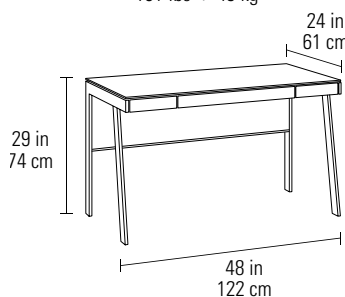

Dimensions 29H x 66 x 24 in | 74H x 168 x 61 cm
Top Capacity 75 lbs | 34 kg
Weight 131 lbs | 59 kg

6902 RETURN

- Connects to Sigma Desk 6901 to extend the workspace
- Creates a convenient space for cross-desk collaboration

Dimensions 29H x 42 x 18 in | 74H x 107 x 46 cm
Top Capacity 50 lbs | 23 kg
Weight 41 lbs | 19 kg

6903 COMPACT DESK

- Integrated system drawer front flips down for use with a keyboard and mouse
- Easy-access front and back panels tilt or remove for access to concealed wiring
- A wire management ledge provides space for a power strip and connections

Dimensions 29H x 48 x 24 in | 74H x 122 x 61 cm
Top Capacity 65 lbs | 30 kg
Weight 101 lbs | 46 kg

6907 MOBILE FILE PEDESTAL

- Three drawers are secured with one lock
- Two storage drawers and one letter/legal file drawer
- Pedestal rests on locking casters
- Designed to fit neatly under the Sigma Desk 6901

Dimensions 25.5H x 15.75 x 21 in | 64H x 40 x 53 cm
Weight 64 lbs | 29 kg

6916 LATERAL FILE CABINET

- Locking cabinet with two storage drawers and a file drawer
- File drawer can accommodate hanging letter and/or legal files
- Cabinet rests on locking casters