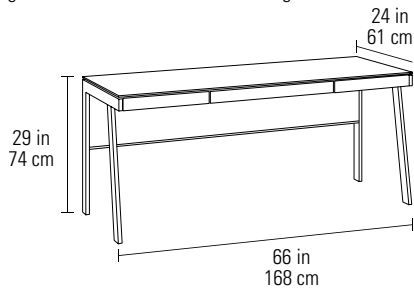

Dimensions 29H x 66 x 24 in | 74H x 168 x 61 cm
Top Capacity 75 lbs | 34 kg
Weight 131 lbs | 59 kg

6902 RETURN

- Connects to Sigma Desk 6901 to extend the workspace
- Creates a convenient space for cross-desk collaboration

Dimensions 29H x 42 x 18 in | 74H x 107 x 46 cm
Top Capacity 50 lbs | 23 kg
Weight 41 lbs | 19 kg

6903 COMPACT DESK

- Integrated system drawer front flips down for use with a keyboard and mouse
- Easy-access front and back panels tilt or remove for access to concealed wiring
- A wire management ledge provides space for a power strip and connections

Dimensions 29H x 48 x 24 in | 74H x 122 x 61 cm
Top Capacity 65 lbs | 30 kg
Weight 101 lbs | 46 kg

6907 MOBILE FILE PEDESTAL

- Three drawers are secured with one lock
- Two storage drawers and one letter/legal file drawer
- Pedestal rests on locking casters
- Designed to fit neatly under the Sigma Desk 6901

Dimensions 25.5H x 15.75 x 21 in | 64H x 40 x 53 cm
Weight 64 lbs | 29 kg

6916 LATERAL FILE CABINET

- Locking cabinet with two storage drawers and a file drawer
- File drawer can accommodate hanging letter and/or legal files
- Cabinet rests on locking casters