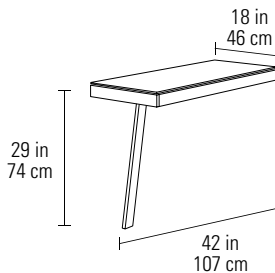

Dimensions 29H x 66 x 24 in | 74H x 168 x 61 cm
Top Capacity 75 lbs | 34 kg
Weight 131 lbs | 59 kg

6902 RETURN

- Connects to Sigma Desk 6901 to extend the workspace
- Creates a convenient space for cross-desk collaboration

Dimensions 29H x 42 x 18 in | 74H x 107 x 46 cm
Top Capacity 50 lbs | 23 kg
Weight 41 lbs | 19 kg

6903 COMPACT DESK

- Integrated system drawer front flips down for use with a keyboard and mouse
- Easy-access front and back panels tilt or remove for access to concealed wiring
- A wire management ledge provides space for a power strip and connections

Dimensions 29H x 48 x 24 in | 74H x 122 x 61 cm
Top Capacity 65 lbs | 30 kg
Weight 101 lbs | 46 kg

6907 MOBILE FILE PEDESTAL

- Three drawers are secured with one lock
- Two storage drawers and one letter/legal file drawer
- Pedestal rests on locking casters
- Designed to fit neatly under the Sigma Desk 6901

Dimensions 25.5H x 15.75 x 21 in | 64H x 40 x 53 cm
Weight 64 lbs | 29 kg

6916 LATERAL FILE CABINET

- Locking cabinet with two storage drawers and a file drawer
- File drawer can accommodate hanging letter and/or legal files
- Cabinet rests on locking casters