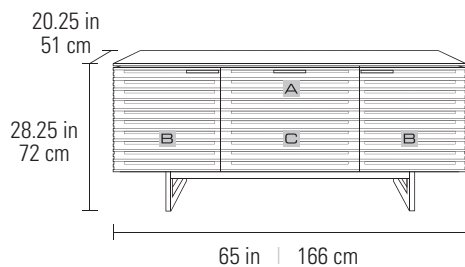

## 8177 MEDIA CONSOLE

- Three-door cabinet with louvered front panels
- Cabinet conceals a full-width top shelf for a soundbar or components
- Center panel pulls out to reveal a media storage drawer
- Black steel legs include adjustable levelers and hidden wheels that can be removed if desired

### A Top Shelf / Speaker Compartment

Dimensions	7.8H x 61.7 x 8.2 in 20H x 156.8 x 21 cm
Bottom Shelf Capacity	75 lbs   34 kg

### B Side Compartments

Dimensions	8.6H x 17.4 x 18.4 in 22H x 44.3 x 46.9 cm
Bottom Shelf Capacity	75 lbs   34 kg

### C Center Drawer

Dimensions	7.4H x 7.2 x 14.3 in 18.8H x 18.5 x 36.5 cm
Drawer Capacity	40 lbs   18 kg

Corridor 8177 features a full-length top shelf for use with a soundbar or components. The center drawer pulls out for easy access to concealed media storage.