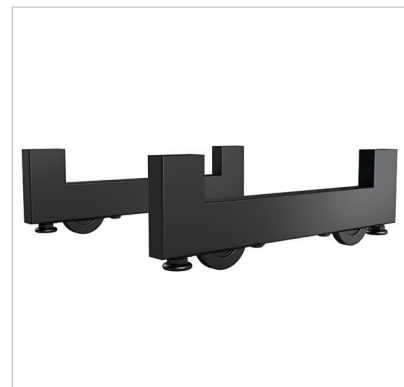

8171 LOW LEG KIT

This optional accessory for Corridor 8177 & 8179 allows the user to swap the taller legs for these shorter legs. Height of lower legs is 4.7 in | 12 cm, reducing overall height by 3.75 in | 9.5 cm.