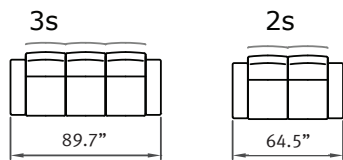

Stressless® Aurora

THE INNOVATORS OF COMFORT™

Stressless Aurora Low-back

Stressless Aurora High-back

height LB = 35"
 height HB = 40.1"
 depth = 32.3"
 seat depth = 21.6"
 seat height = 18.5"

LEG CHOICES

Steel Leg Round:
 80mm
 110mm
 140mm

Wood Leg Round:
 80mm
 110mm
 140mm