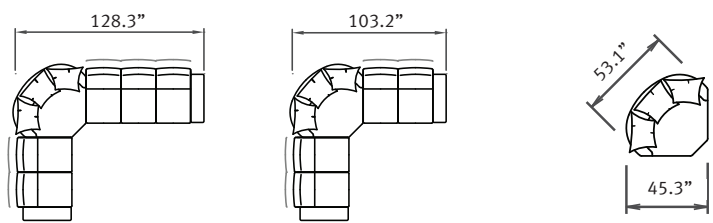

Stressless® Aurora

THE INNOVATORS OF COMFORT™

Stressless Aurora Low-back

Stressless Aurora High-back

height LB = 35"
 height HB = 40.1"
 depth = 32.3"
 seat depth = 21.6"
 seat height = 18.5"

LEG CHOICES

Steel Leg Round:
 80mm
 110mm
 140mm

Wood Leg Round:
 80mm
 110mm
 140mm