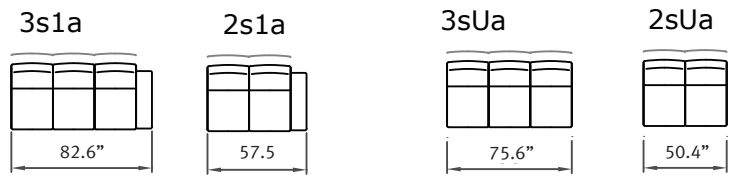

Stressless® Aurora

THE INNOVATORS OF COMFORT™

Stressless Aurora Low-back

Stressless Aurora High-back

height LB = 35"
 height HB = 40.1"
 depth = 32.3"
 seat depth = 21.6"
 seat height = 18.5"

LEG CHOICES

Steel Leg Round:
 80mm
 110mm
 140mm

Wood Leg Round:
 80mm
 110mm
 140mm