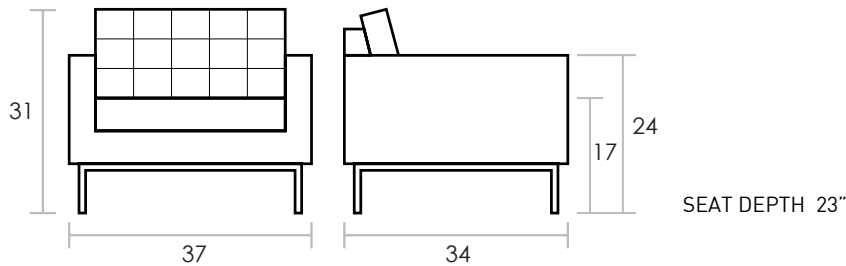

Spencer Chair

Gus*

UPHOLSTERY → Fabric
BASE → Stainless Steel

This chair has a blind-tufted seat and back cushion with a stainless steel base. Constructed with 100% FSC-Certified Wood in support of responsible forest management.