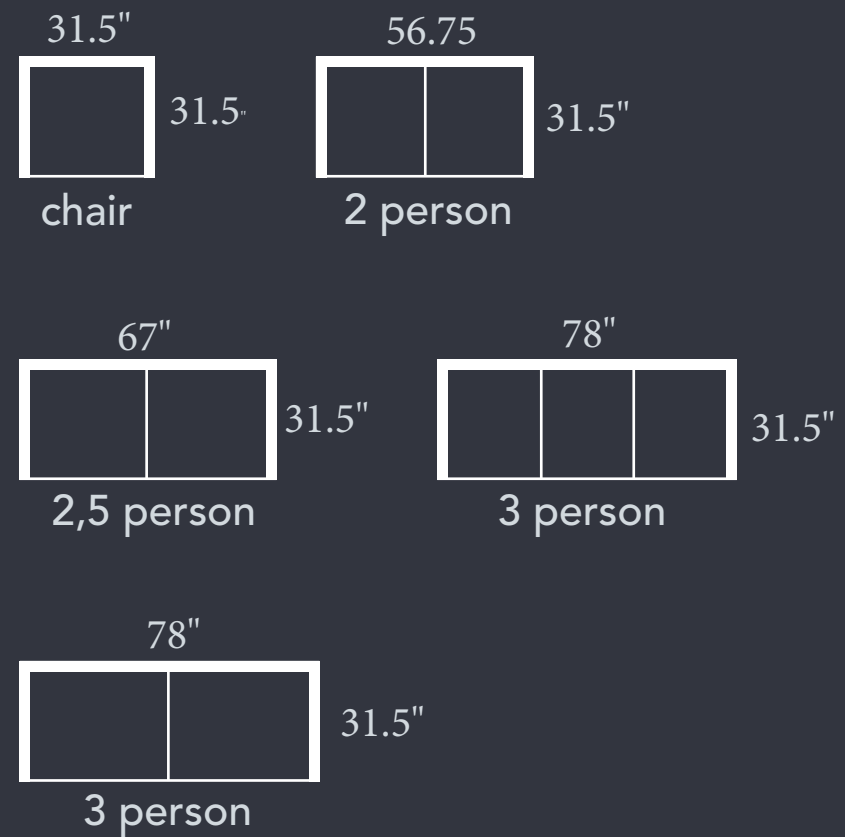

AV 59

Designed by Arne Vodder

Dimensions

Total height : 30.75"

Seat height : 17.75"

Seat depth : 21.00"

handmade design furniture

Arne Vodder