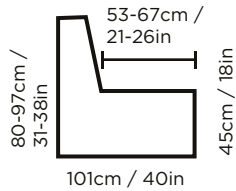

MODULES (ARMREST ON LEFT OR RIGHT)

Chair

60cm / 24in

Jumbo Chair

76cm / 30in

Loveseat

120cm / 47in

Jumbo Loveseat

152cm / 60in

Sofa (3 seat)

180cm / 71in

Sofa (2 seat)

180cm / 71in

As shown in store:

Sofa 93"L X 40"D X 31-38"H

Loveseat 68"L x 40"D x 31-38"H

Corner

100cm / 39in

Curved Corner

125cm / 49in

Chaise

76cm / 30in

Chaise end (fixed)

63cm / 25in

33cm / 13in

37cm / 15in
(with wooden self)

37cm / 15in
(with storage)