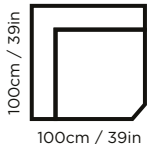

MODULES (ARMREST ON LEFT OR RIGHT)

Chair

60cm / 24in

Jumbo Chair

76cm / 30in

Loveseat

120cm / 47in

Jumbo Loveseat

152cm / 60in

Sofa (3 seat)

180cm / 71in

Sofa (2 seat)

180cm / 71in

As shown in store:

Sofa 93"L X 40"D X 31-38"H

Loveseat 68"L x 40"D x 31-38"H

Corner

100cm / 39in

Curved Corner

125cm / 49in

Chaise

76cm / 30in

Chaise end (fixed)

63cm / 25in

33cm / 13in

37cm / 15in
(with wooden self)

37cm / 15in
(with storage)