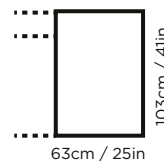

152cm / 60in

Sofa (3 seat)

180cm / 71in

Sofa (2 seat)

180cm / 71in

As shown in store:

Sofa 93"L X 40"D X 31-38"H

Loveseat 68"L x 40"D x 31-38"H

Corner

100cm / 39in

Curved Corner

125cm / 49in

Chaise

76cm / 30in

Chaise end (fixed)

63cm / 25in

Ottoman

60cm / 24in

ARMRESTS

12cm / 5in

20cm / 8in

27cm / 11in
(soft top)

28cm / 11in

28cm / 11in
(Smart Audio)

33cm / 13in

37cm / 15in
(with wooden self)

37cm / 15in
(with storage)