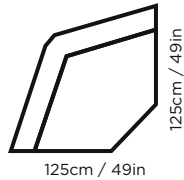

MODULES (ARMREST ON LEFT OR RIGHT)

Chair

60cm / 24in

Jumbo Chair

76cm / 30in

Loveseat

120cm / 47in

Jumbo Loveseat

152cm / 60in

Sofa (3 seat)

180cm / 71in

Sofa (2 seat)

180cm / 71in

As shown in store:

Sofa 93"L X 40"D X 31-38"H

Loveseat 68"L x 40"D x 31-38"H

Corner

100cm / 39in

Curved Corner

125cm / 49in

Chaise

76cm / 30in

Chaise end (fixed)

63cm / 25in

33cm / 13in

37cm / 15in
(with wooden self)

37cm / 15in
(with storage)