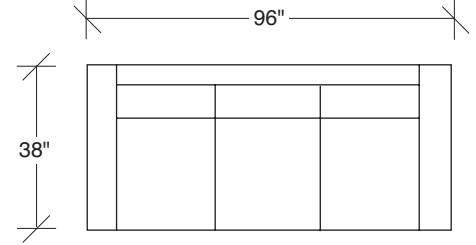

1256-303
SOFA