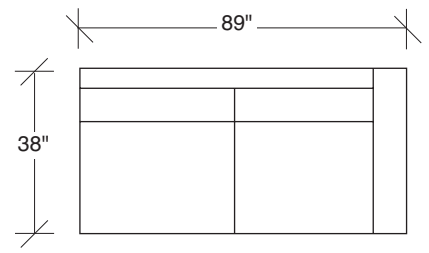

The L.A. Collection

No. 1256-311 LAF SOFA

W 89 D 38 H 32 in.
Seat depth 24 in.
Seat height 17½ in.
Arm height 25 in.
Arm width 7 in.

Height to top of back cushions is 35 in. approx.
Legs and base available in any TC wood finish on maple. Must specify. Throw pillows optional. Must specify.

No. 1256-402 RIGHT CHAISE

W 105 D 38 H 32 in.
Seat depth 24 in.
Seat height 17½ in.

1256-313
SOFA

1256-311
LAF SOFA

1256-312
RAF SOFA

1256-401
LEFT CHAISE

1256-402
RIGHT CHAISE

1256-414
LAF CHAISE

L.A. Collection
1256 - Series

Scale 1/4" = 1'0"
All upholstery sizes are approximate