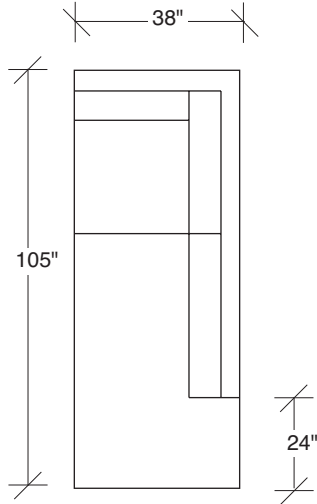

The L.A. Collection

No. 1256-311 LAF SOFA

W 89 D 38 H 32 in.
Seat depth 24 in.
Seat height 17½ in.
Arm height 25 in.
Arm width 7 in.

Height to top of back cushions is 35 in. approx.
Legs and base available in any TC wood finish on maple. Must specify. Throw pillows optional. Must specify.

No. 1256-402 RIGHT CHAISE

W 105 D 38 H 32 in.
Seat depth 24 in.
Seat height 17½ in.

1256-313
SOFA

1256-311
LAF SOFA

1256-312
RAF SOFA

1256-401
LEFT CHAISE

1256-402
RIGHT CHAISE

1256-414
LAF CHAISE

L.A. Collection
1256 - Series

Scale 1/4" = 1'0"
All upholstery sizes are approximate