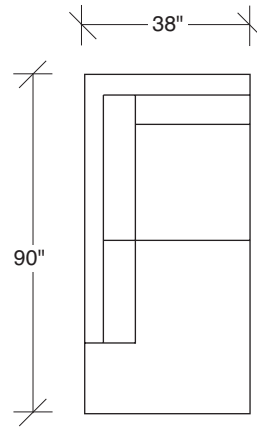

The L.A. Collection

No. 1256-311 LAF SOFA

W 89 D 38 H 32 in.
Seat depth 24 in.
Seat height 17½ in.
Arm height 25 in.
Arm width 7 in.

Height to top of back cushions is 35 in. approx.
Legs and base available in any TC wood finish on maple. Must specify. Throw pillows optional. Must specify.

No. 1256-402 RIGHT CHAISE

W 105 D 38 H 32 in.
Seat depth 24 in.
Seat height 17½ in.

1256-313
SOFA

1256-311
LAF SOFA

1256-312
RAF SOFA

1256-401
LEFT CHAISE

1256-402
RIGHT CHAISE

1256-414
LAF CHAISE

L.A. Collection
1256 - Series

Scale 1/4" = 1'0"
All upholstery sizes are approximate