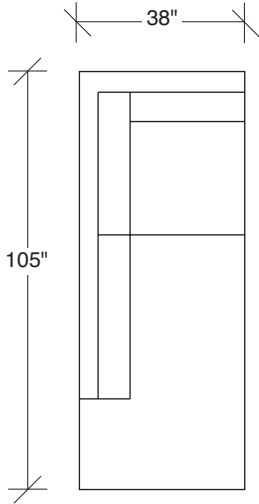

The L.A. Collection

No. 1256-311 LAF SOFA

W 89 D 38 H 32 in.
Seat depth 24 in.
Seat height 17½ in.
Arm height 25 in.
Arm width 7 in.

Height to top of back cushions is 35 in. approx.
Legs and base available in any TC wood finish on maple. Must specify. Throw pillows optional. Must specify.

No. 1256-402 RIGHT CHAISE

W 105 D 38 H 32 in.
Seat depth 24 in.
Seat height 17½ in.

1256-313
SOFA

1256-311
LAF SOFA

1256-312
RAF SOFA

1256-401
LEFT CHAISE

1256-402
RIGHT CHAISE

1256-414
LAF CHAISE

1256-415
RAF CHAISE

1256-004
BENCH

1256-000
OTTOMAN

1256-303
SOFA

1256-104
CORNER CHAIR

1256-105
CORNER CHAIR

1256-307
LAF SOFA w/
RIGHT HI CORNER

1256-306
RAF SOFA w/
LEFT HI CORNER

L.A. Collection
1256 - Series

Scale 1/4" = 1'0"
All upholstery sizes are approximate