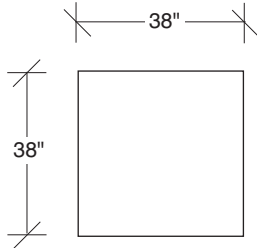

1256-000
OTTOMAN