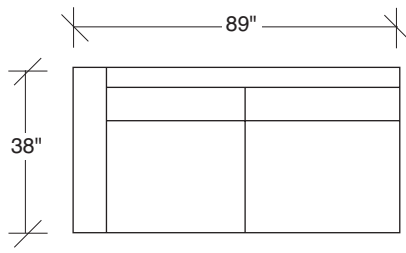

The L.A. Collection

No. 1256-311 LAF SOFA

W 89 D 38 H 32 in.
Seat depth 24 in.
Seat height 17½ in.
Arm height 25 in.
Arm width 7 in.

Height to top of back cushions is 35 in. approx.
Legs and base available in any TC wood finish on maple. Must specify. Throw pillows optional. Must specify.

No. 1256-402 RIGHT CHAISE

W 105 D 38 H 32 in.
Seat depth 24 in.
Seat height 17½ in.

1256-313
SOFA

1256-311
LAF SOFA

1256-312
RAF SOFA

1256-401
LEFT CHAISE

1256-402
RIGHT CHAISE

1256-414
LAF CHAISE

L.A. Collection
1256 - Series

Scale 1/4" = 1'0"
All upholstery sizes are approximate