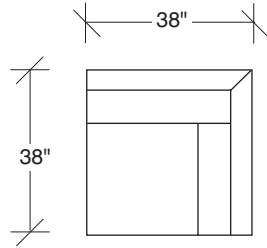

The L.A. Collection

No. 1256-311 LAF SOFA

W 89 D 38 H 32 in.
Seat depth 24 in.
Seat height 17½ in.
Arm height 25 in.
Arm width 7 in.

Height to top of back cushions is 35 in. approx.
Legs and base available in any TC wood finish on maple. Must specify. Throw pillows optional. Must specify.

No. 1256-402 RIGHT CHAISE

W 105 D 38 H 32 in.
Seat depth 24 in.
Seat height 17½ in.

1256-313
SOFA

1256-311
LAF SOFA

1256-312
RAF SOFA

1256-401
LEFT CHAISE

1256-402
RIGHT CHAISE

1256-414
LAF CHAISE

1256-415
RAF CHAISE

1256-004
BENCH

1256-000
OTTOMAN

1256-303
SOFA

1256-104
CORNER CHAIR

1256-105
CORNER CHAIR

1256-307
LAF SOFA w/
RIGHT HI CORNER

1256-306
RAF SOFA w/
LEFT HI CORNER

L.A. Collection
1256 - Series

Scale 1/4" = 1'0"
All upholstery sizes are approximate