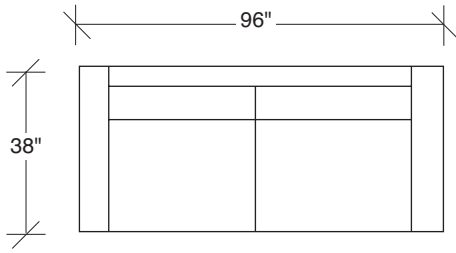

The L.A. Collection

No. 1256-311 LAF SOFA

W 89 D 38 H 32 in.
Seat depth 24 in.
Seat height 17½ in.
Arm height 25 in.
Arm width 7 in.

Height to top of back cushions is 35 in. approx.
Legs and base available in any TC wood finish on maple. Must specify. Throw pillows optional. Must specify.

No. 1256-402 RIGHT CHAISE

W 105 D 38 H 32 in.
Seat depth 24 in.
Seat height 17½ in.

1256-313
SOFA

1256-311
LAF SOFA

1256-312
RAF SOFA

1256-401
LEFT CHAISE

1256-402
RIGHT CHAISE

1256-414
LAF CHAISE

L.A. Collection
1256 - Series

Scale 1/4" = 1'0"
All upholstery sizes are approximate