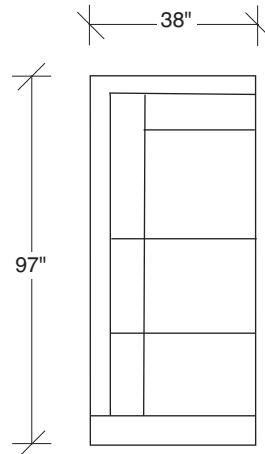

The L.A. Collection

No. 1256-311 LAF SOFA

W 89 D 38 H 32 in.
Seat depth 24 in.
Seat height 17½ in.
Arm height 25 in.
Arm width 7 in.

Height to top of back cushions is 35 in. approx.
Legs and base available in any TC wood finish on maple. Must specify. Throw pillows optional. Must specify.

No. 1256-402 RIGHT CHAISE

W 105 D 38 H 32 in.
Seat depth 24 in.
Seat height 17½ in.

1256-313
SOFA

1256-311
LAF SOFA

1256-312
RAF SOFA

1256-401
LEFT CHAISE

1256-402
RIGHT CHAISE

1256-414
LAF CHAISE

1256-415
RAF CHAISE

1256-004
BENCH

1256-000
OTTOMAN

1256-303
SOFA

1256-104
CORNER CHAIR

1256-105
CORNER CHAIR

1256-307
LAF SOFA w/
RIGHT HI CORNER

1256-306
RAF SOFA w/
LEFT HI CORNER

L.A. Collection
1256 - Series

Scale 1/4" = 1'0"
All upholstery sizes are approximate