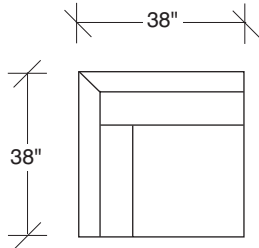

The L.A. Collection

No. 1256-311 LAF SOFA

W 89 D 38 H 32 in.
Seat depth 24 in.
Seat height 17½ in.
Arm height 25 in.
Arm width 7 in.

Height to top of back cushions is 35 in. approx.
Legs and base available in any TC wood finish on maple. Must specify. Throw pillows optional. Must specify.

No. 1256-402 RIGHT CHAISE

W 105 D 38 H 32 in.
Seat depth 24 in.
Seat height 17½ in.

1256-313
SOFA

1256-311
LAF SOFA

1256-312
RAF SOFA

1256-401
LEFT CHAISE

1256-402
RIGHT CHAISE

1256-414
LAF CHAISE

1256-415
RAF CHAISE

1256-004
BENCH

1256-000
OTTOMAN

1256-303
SOFA

1256-104
CORNER CHAIR

1256-105
CORNER CHAIR

1256-307
LAF SOFA w/
RIGHT HI CORNER

1256-306
RAF SOFA w/
LEFT HI CORNER

L.A. Collection
1256 - Series

Scale 1/4" = 1'0"
All upholstery sizes are approximate