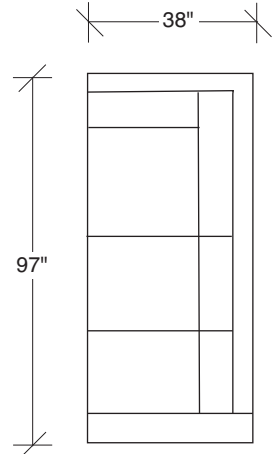

The L.A. Collection

No. 1256-311 LAF SOFA

W 89 D 38 H 32 in.
Seat depth 24 in.
Seat height 17½ in.
Arm height 25 in.
Arm width 7 in.

Height to top of back cushions is 35 in. approx.
Legs and base available in any TC wood finish on maple. Must specify. Throw pillows optional. Must specify.

No. 1256-402 RIGHT CHAISE

W 105 D 38 H 32 in.
Seat depth 24 in.
Seat height 17½ in.

1256-313
SOFA

1256-311
LAF SOFA

1256-312
RAF SOFA

1256-401
LEFT CHAISE

1256-402
RIGHT CHAISE

1256-414
LAF CHAISE

1256-415
RAF CHAISE

1256-004
BENCH

1256-000
OTTOMAN

1256-303
SOFA

1256-104
CORNER CHAIR

1256-105
CORNER CHAIR

1256-307
LAF SOFA w/
RIGHT HI CORNER

1256-306
RAF SOFA w/
LEFT HI CORNER

L.A. Collection
1256 - Series

Scale 1/4" = 1'0"
All upholstery sizes are approximate