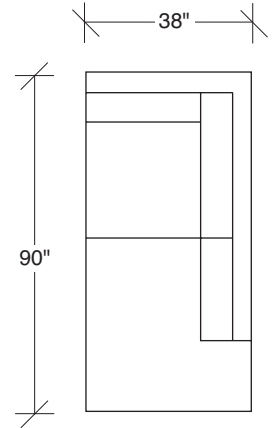

The L.A. Collection

No. 1256-311 LAF SOFA

W 89 D 38 H 32 in.
Seat depth 24 in.
Seat height 17½ in.
Arm height 25 in.
Arm width 7 in.

Height to top of back cushions is 35 in. approx.
Legs and base available in any TC wood finish on maple. Must specify. Throw pillows optional. Must specify.

No. 1256-402 RIGHT CHAISE

W 105 D 38 H 32 in.
Seat depth 24 in.
Seat height 17½ in.

1256-313
SOFA

1256-311
LAF SOFA

1256-312
RAF SOFA

1256-401
LEFT CHAISE

1256-402
RIGHT CHAISE

1256-414
LAF CHAISE

L.A. Collection
1256 - Series

Scale 1/4" = 1'0"
All upholstery sizes are approximate