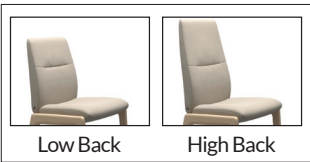

Stressless® Mint Family

HANSEN
INTERIORS

Seat Back:

Arms:

Base:

Stressless® Mint Family - Measurements (inches)

Item no.	Model	Leg Type	Width	Height	Depth	Seat Height
1858763	Mint v2 Low Back Large	D100	22.4	36.2	24.4	18.9
1858714	Mint v2 Low Back Large w/ Arms	D100	22.8	36.2	24.4	18.9
1859763	Mint v2 High Back Large	D100	22.4	41.3	24.8	18.9
1859714	Mint v2 High Back Large w/ Arms	D100	22.8	41.3	24.8	18.9
1858767	Mint v2 Low Back Large	D200	19.7	36.2	24.4	18.9
1858724	Mint v2 Low Back Large w/ Arms	D200	22.8	36.2	24.4	18.9
1859767	Mint v2 High Back Large	D200	19.7	41.3	24.8	18.9
1859724	Mint v2 High Back Large w/ Arms	D200	22.8	41.3	24.8	18.9
1858773	Mint v2 Low Back Large	D301	19.7	36.2	24.4	18.9
1858709	Mint v2 Low Back Large w/ Arms	D301	22.8	36.2	24.4	18.9
1859773	Mint v2 High Back Large	D301	19.7	41.3	24.8	18.9
1859709	Mint v2 High Back Large w/ Arms	D301	22.8	41.3	24.8	18.9
1858775	Mint v2 Low Large	D350	19.7	36.2	24.4	18.9
1858712	Mint v2 Low Large w/ Arms	D350	22.8	36.2	24.4	18.9
1859775	Mint v2 High Large	D350	19.7	41.3	24.8	18.9
1859712	Mint v2 High Large w/ Arms	D350	22.8	41.3	24.8	18.9
1858768	Mint v2 Low Back Large	Home Office	28.3	34.3-39.0	28.3	16.9-21.7
1858769	Mint v2 Low Back Large w/ Arms	Home Office	28.3	34.3-39.0	28.3	16.9-21.7
1859768	Mint v2 High Back Large	Home Office	28.3	39.4-44.1	28.3	16.9-21.7
1859769	Mint v2 High Back Large w/ Arms	Home Office	28.3	39.4-44.1	28.3	16.9-21.7