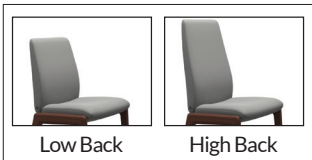

Stressless® Laurel Family

HANSEN
INTERIORS

Seat Back:

Arms:

Base:

Stressless® Laurel Family - Measurements (inches)

Item no.	Model	Leg Type	Width	Height	Depth	Seat Height
1842763	Laurel v2 Low Back Large	D100	22.4	36.2	24.4	18.9
1842714	Laurel v2 Low Back Large w/ Arms	D100	22.8	36.2	24.4	18.9
1843763	Laurel v2 High Back Large	D100	22.4	41.3	24.8	18.9
1843714	Laurel v2 High Back Large w/ Arms	D100	22.8	41.3	24.8	18.9
1842767	Laurel v2 Low Back Large	D200	19.7	36.2	24.4	18.9
1842767	Laurel v2 Low Back Large w/ Arms	D200	22.8	36.2	24.4	18.9
1843767	Laurel v2 High Back Large	D200	19.7	41.3	24.8	18.9
1843724	Laurel v2 High Back Large w/ Arms	D200	22.8	41.3	24.8	18.9
1842773	Laurel v2 Low Back Large	D301	19.7	36.2	24.4	18.9
1842709	Laurel v2 Low Back Large w/ Arms	D301	22.8	36.2	24.4	18.9
1843773	Laurel v2 High Back Large	D301	19.7	41.3	24.8	18.9
1843709	Laurel v2 High Back Large w/ Arms	D301	22.8	41.3	24.8	18.9
1842775	Laurel v2 Low Large	D350	19.7	36.2	24.4	18.9
1842712	Laurel v2 Low Large w/ Arms	D350	22.8	36.2	24.4	18.9
1843775	Laurel v2 High Large	D350	19.7	41.3	24.8	18.9
1843712	Laurel v2 High Large w/ Arms	D350	22.8	41.3	24.8	18.9
1842768	Laurel v2 Low Back Large	Home Office	28.3	34.3-39.0	28.3	16.9-21.7
1842769	Laurel v2 Low Back Large w/ Arms	Home Office	28.3	34.3-39.0	28.3	16.9-21.7
1843768	Laurel v2 High Back Large	Home Office	28.3	39.4-44.1	28.3	16.9-21.7
1843769	Laurel v2 High Back Large w/ Arms	Home Office	28.3	39.4-44.1	28.3	16.9-21.7