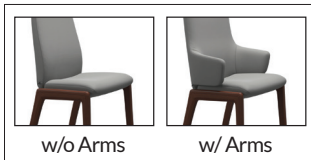

Stressless® Laurel Family

HANSEN
INTERIORS

Seat Back:

Arms:

Base:

Stressless® Laurel Family - Measurements (inches)

Item no.	Model	Leg Type	Width	Height	Depth	Seat Height
1842763	Laurel v2 Low Back Large	D100	22.4	36.2	24.4	18.9
1842714	Laurel v2 Low Back Large w/ Arms	D100	22.8	36.2	24.4	18.9
1843763	Laurel v2 High Back Large	D100	22.4	41.3	24.8	18.9
1843714	Laurel v2 High Back Large w/ Arms	D100	22.8	41.3	24.8	18.9
1842767	Laurel v2 Low Back Large	D200	19.7	36.2	24.4	18.9
1842767	Laurel v2 Low Back Large w/ Arms	D200	22.8	36.2	24.4	18.9
1843767	Laurel v2 High Back Large	D200	19.7	41.3	24.8	18.9
1843724	Laurel v2 High Back Large w/ Arms	D200	22.8	41.3	24.8	18.9
1842773	Laurel v2 Low Back Large	D301	19.7	36.2	24.4	18.9
1842709	Laurel v2 Low Back Large w/ Arms	D301	22.8	36.2	24.4	18.9
1843773	Laurel v2 High Back Large	D301	19.7	41.3	24.8	18.9
1843709	Laurel v2 High Back Large w/ Arms	D301	22.8	41.3	24.8	18.9
1842775	Laurel v2 Low Large	D350	19.7	36.2	24.4	18.9
1842712	Laurel v2 Low Large w/ Arms	D350	22.8	36.2	24.4	18.9
1843775	Laurel v2 High Large	D350	19.7	41.3	24.8	18.9
1843712	Laurel v2 High Large w/ Arms	D350	22.8	41.3	24.8	18.9
1842768	Laurel v2 Low Back Large	Home Office	28.3	34.3-39.0	28.3	16.9-21.7
1842769	Laurel v2 Low Back Large w/ Arms	Home Office	28.3	34.3-39.0	28.3	16.9-21.7
1843768	Laurel v2 High Back Large	Home Office	28.3	39.4-44.1	28.3	16.9-21.7
1843769	Laurel v2 High Back Large w/ Arms	Home Office	28.3	39.4-44.1	28.3	16.9-21.7