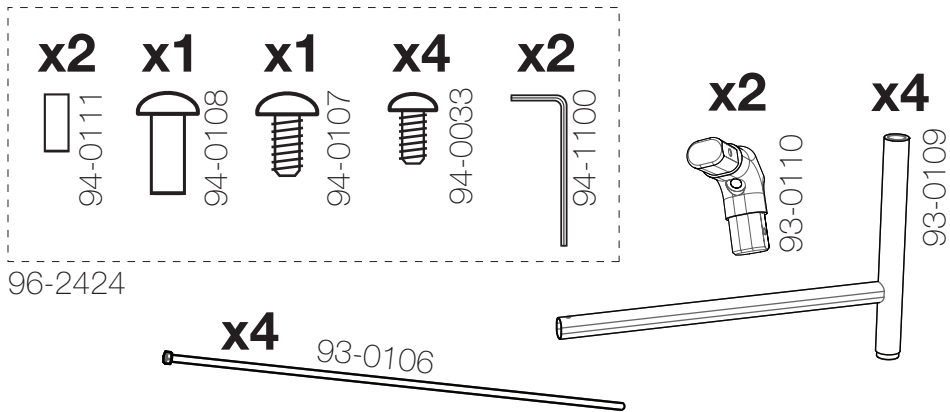

5

HOUE

FOUR BAR TABLE 90x90

DESIGN BY
HENRIK PEDERSEN

6

1

2

3