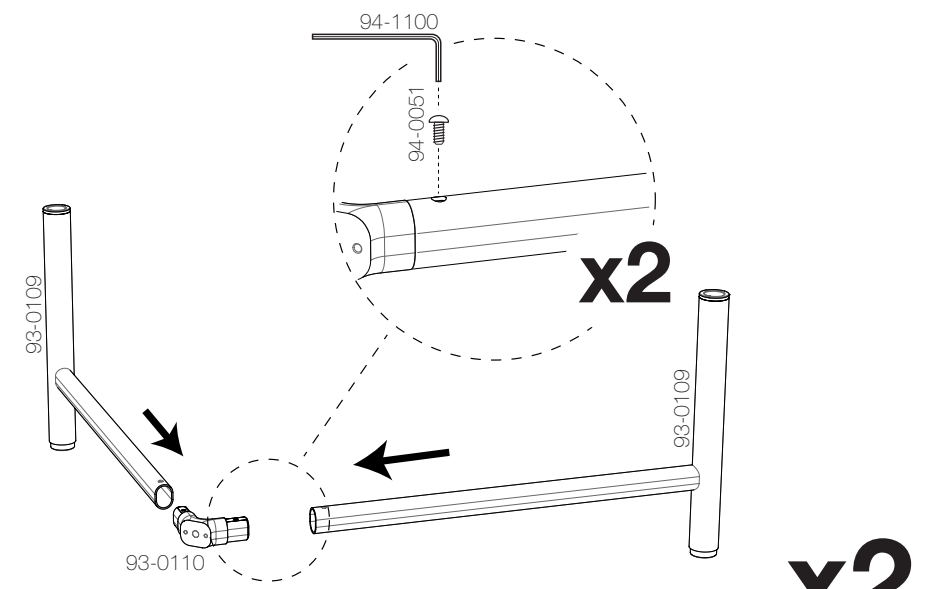

## FOUR BAR TABLE 90x160

DESIGN BY  
HENRIK PEDERSEN

6

1

2

3

4