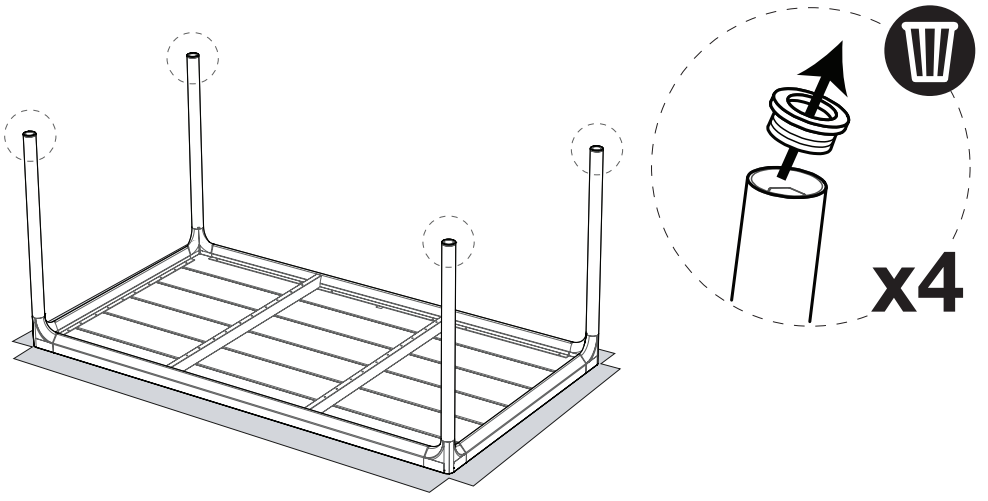

## FOUR BAR TABLE 90x160

DESIGN BY  
HENRIK PEDERSEN

6

1

2

3

4