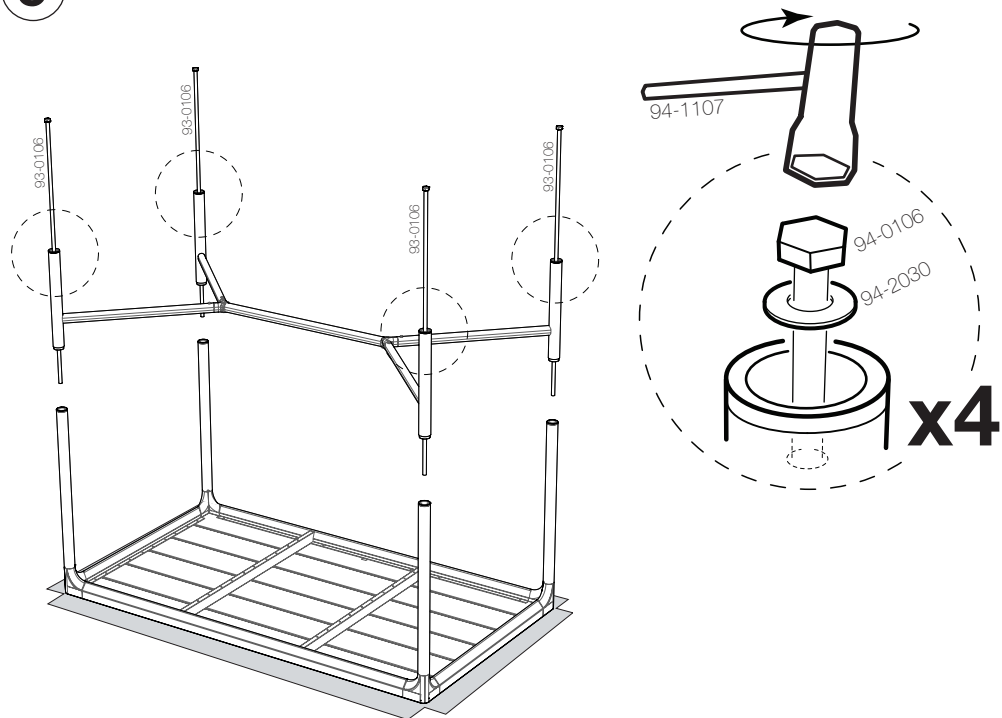

5

HOUE

FOUR BAR TABLE 90x160

DESIGN BY
HENRIK PEDERSEN

6