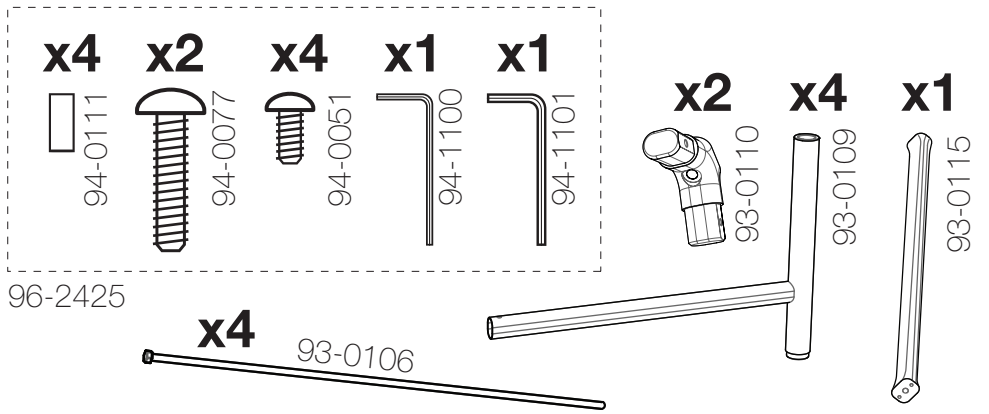

## FOUR BAR TABLE 90x160

DESIGN BY  
HENRIK PEDERSEN

6

1

2

3

4