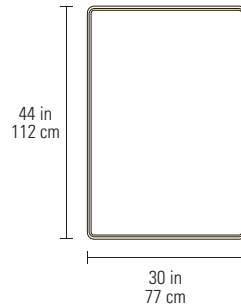

LINQ® MIRRORS

DESIGN **MATTHEW WEATHERLY**

LINQ mirror's beveled wood detail surrounds the inner mirror, creating the impression that the reflection is floating within the natural wood frame. Available in a round and rectangular design in Natural Walnut.

9190 WALL MIRROR—ROUND

Dimensions 32H x 32 x 1.5 in | 82H x 82 x 4 cm
Weight 16 lbs | 7 kg

9194 WALL MIRROR—RECTANGLE

Dimensions 44 x 30 x 1.5 in | 112 x 77 x 4 cm
Weight 29 lbs | 13 kg

BDI's products are packaged with recyclable materials. Dimensions, specifications, and availability are subject to change. For current specifications and availability, visit www.bdiusa.com. Listed capacities assume even distribution of weight. BDI's designs are protected by US and international patents, trade dress, and/or copyright laws. "Linq" and BDI are trademarks of Becker Designed Inc. All rights reserved. ©2023, BDI