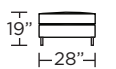

Leg height is 4"

Please use actual leather, fabric, Crypton®, Sunbrella® and Ultrasuede® swatches when specifying furniture as the colors shown may vary due to the printing process.

Note: Seat depth includes cushion overhang which may be up to 1"

SULLEY

SLY-STO-DW•

SLY-STO-DW•

**SLY-OTO-ST
SLY-STO-ST•**

**SLY-OTO-ST
SLY-STO-ST•**

* Picture shows left arm seated. Please specify left or right arm seated when ordering.

All orders are in seated position.

† Dotted lines for Queen Plus sizes indicates the number of seats.

All dimensions are approximate and subject to change.

‡ Chaise lifts up to reveal hidden storage space. • Storage