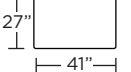

Leg height is 4"

Please use actual leather, fabric, Crypton®, Sunbrella® and Ultrasuede® swatches when specifying furniture as the colors shown may vary due to the printing process.

Note: Seat depth includes cushion overhang which may be up to 1"

SULLEY

SLY-STO-DW•

SLY-STO-DW•

**SLY-OTO-ST
SLY-STO-ST•**

**SLY-OTO-ST
SLY-STO-ST•**

* Picture shows left arm seated. Please specify left or right arm seated when ordering.

All orders are in seated position.

† Dotted lines for Queen Plus sizes indicates the number of seats.

All dimensions are approximate and subject to change.

‡ Chaise lifts up to reveal hidden storage space. • Storage