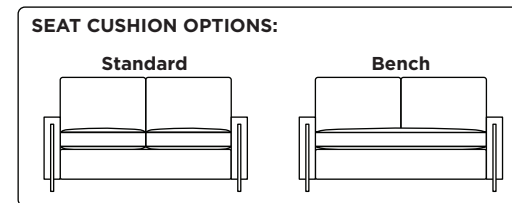

Standard Comfort Sleeper®

Features:

- Featuring the patented Tiffany 24/7™ platform sleep system
- Room to stretch out with true 80 inches of bedroom-length sleeping surface
- Ultimate comfort on four inches of plush, high-density foam mattress
- Under-sofa dust covers keeps dust and dirt from ever touching the mattress
- Zero wall clearance
- Quick-ship delivery
- Double-needle top-stitch
- High-density, high-resiliency foam seat cushions
- Loose back and seat cushions
- Lifetime warranty on frame
- 10-year mechanism warranty
- Brushed stainless steel leg

Leg height is 4"

Please use actual leather, fabric, Crypton®, Sunbrella® and Ultrasuede® swatches when specifying furniture as the colors shown may vary due to the printing process.

Note: Seat depth includes cushion overhang which may be up to 1"

SULLEY

SLY-STO-DW•

SLY-STO-DW•

**SLY-OTO-ST
SLY-STO-ST•**

**SLY-OTO-ST
SLY-STO-ST•**

* Picture shows left arm seated. Please specify left or right arm seated when ordering.

All orders are in seated position.