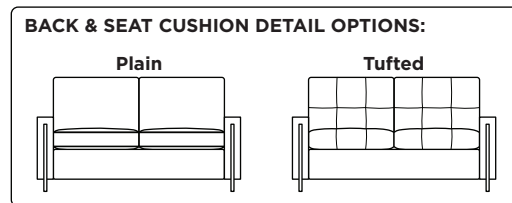

Standard Comfort Sleeper®

Features:

- Featuring the patented Tiffany 24/7™ platform sleep system
- Room to stretch out with true 80 inches of bedroom-length sleeping surface
- Ultimate comfort on four inches of plush, high-density foam mattress
- Under-sofa dust covers keeps dust and dirt from ever touching the mattress
- Zero wall clearance
- Quick-ship delivery
- Double-needle top-stitch
- High-density, high-resiliency foam seat cushions
- Loose back and seat cushions
- Lifetime warranty on frame
- 10-year mechanism warranty
- Brushed stainless steel leg

Mattress Options:

- HiPerform with Crypton® ticking
- Cooling Gel
- Tempur-Pedic®

Options:

- High-density, high-resiliency foam seat cushions encased in down and down back cushions available
- Bench seat cushion
- Tufted back and seat cushion decorative detail

Leg height is 4"

Please use actual leather, fabric, Crypton®, Sunbrella® and Ultrasuede® swatches when specifying furniture as the colors shown may vary due to the printing process.

Note: Seat depth includes cushion overhang which may be up to 1"

SULLEY

SLY-STO-DW•

SLY-STO-DW•

**SLY-OTO-ST
SLY-STO-ST•**

**SLY-OTO-ST
SLY-STO-ST•**

* Picture shows left arm seated. Please specify left or right arm seated when ordering.

All orders are in seated position.