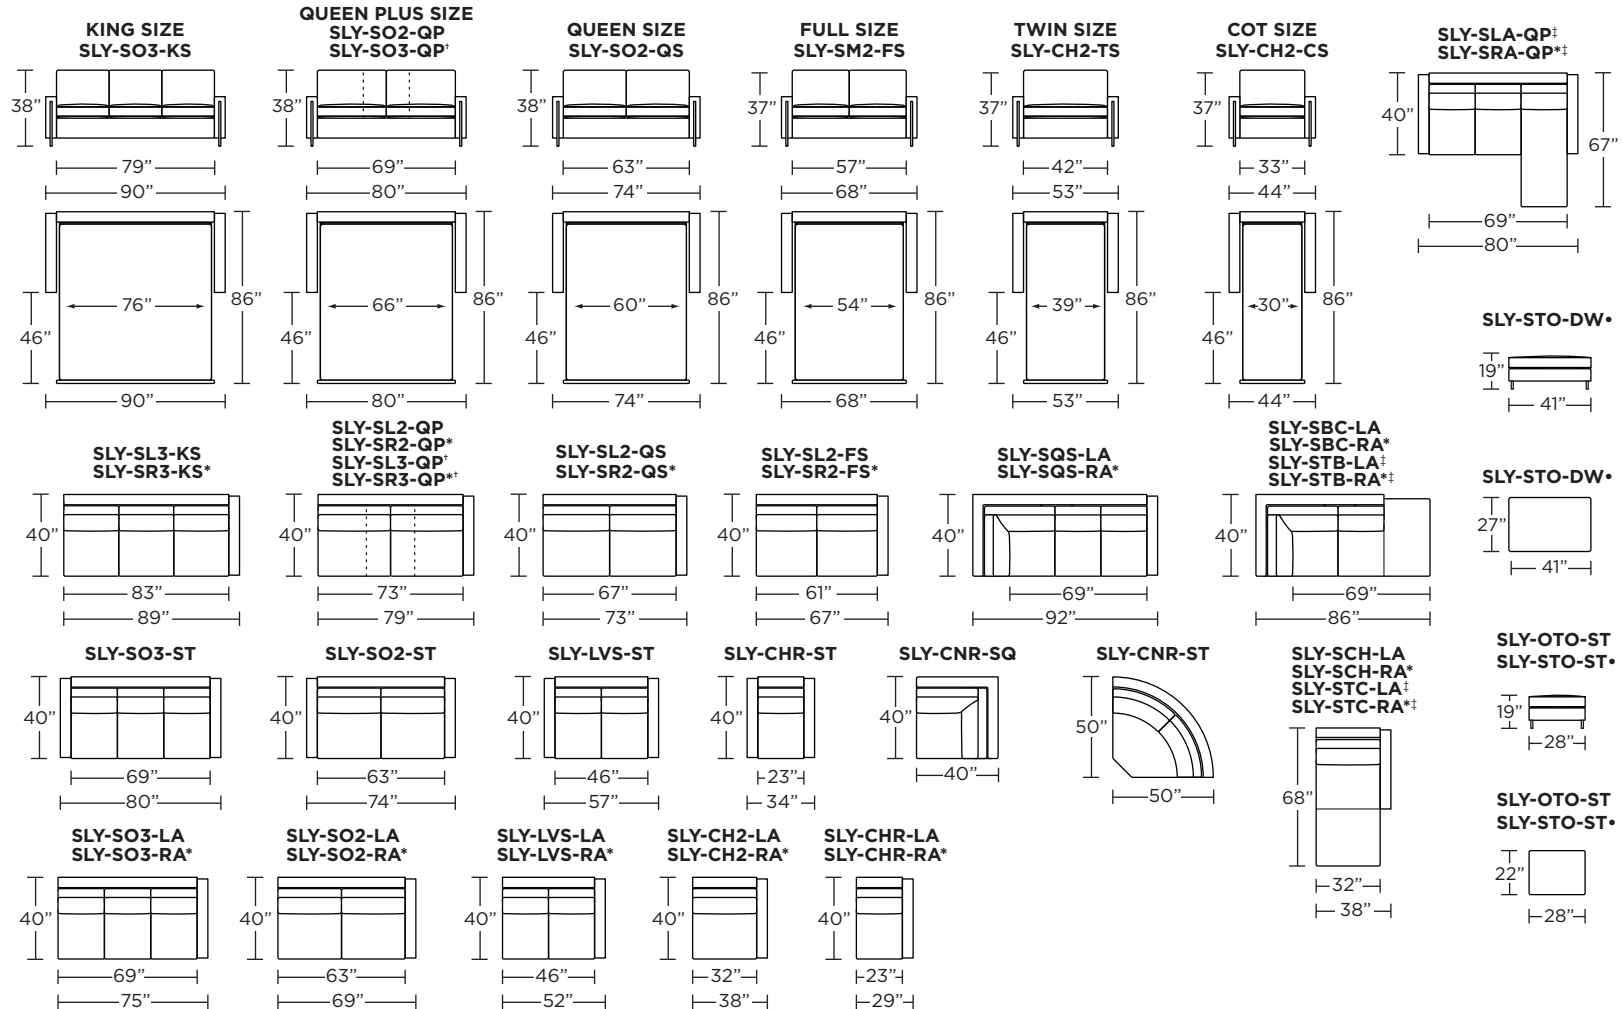

Standard Comfort Sleeper®

Features:

- Featuring the patented Tiffany 24/7™ platform sleep system
- Room to stretch out with true 80 inches of bedroom-length sleeping surface
- Ultimate comfort on four inches of plush, high-density foam mattress
- Under-sofa dust covers keeps dust and dirt from ever touching the mattress
- Zero wall clearance
- Quick-ship delivery
- Double-needle top-stitch
- High-density, high-resiliency foam seat cushions
- Loose back and seat cushions
- Lifetime warranty on frame
- 10-year mechanism warranty
- Brushed stainless steel leg

Leg height is 4"

Please use actual leather, fabric, Crypton®, Sunbrella® and Ultrasuede® swatches when specifying furniture as the colors shown may vary due to the printing process.

Note: Seat depth includes cushion overhang which may be up to 1"

SULLEY

SLY-STO-DW•

SLY-STO-DW•

**SLY-OTO-ST
SLY-STO-ST•**

**SLY-OTO-ST
SLY-STO-ST•**

* Picture shows left arm seated. Please specify left or right arm seated when ordering.

All orders are in seated position.

† Dotted lines for Queen Plus sizes indicates the number of seats.

All dimensions are approximate and subject to change.

‡ Chaise lifts up to reveal hidden storage space. • Storage