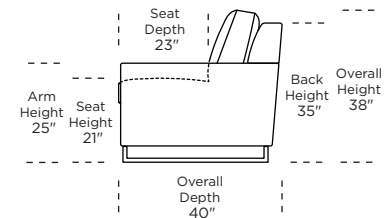

Standard Comfort Sleeper®

Features:

- Featuring the patented Tiffany 24/7™ platform sleep system
- Room to stretch out with true 80 inches of bedroom-length sleeping surface
- Ultimate comfort on four inches of plush, high-density foam mattress
- Under-sofa dust covers keeps dust and dirt from ever touching the mattress
- Zero wall clearance
- Quick-ship delivery
- Double-needle top-stitch
- High-density, high-resiliency foam seat cushions
- Loose back and seat cushions
- Lifetime warranty on frame
- 10-year mechanism warranty
- Brushed stainless steel leg

Leg height is 4"

Please use actual leather, fabric, Crypton®, Sunbrella® and Ultrasuede® swatches when specifying furniture as the colors shown may vary due to the printing process.

Note: Seat depth includes cushion overhang which may be up to 1"

SULLEY

SLY-STO-DW•

SLY-STO-DW•

**SLY-OTO-ST
SLY-STO-ST•**

**SLY-OTO-ST
SLY-STO-ST•**

* Picture shows left arm seated. Please specify left or right arm seated when ordering.

All orders are in seated position.

† Dotted lines for Queen Plus sizes indicates the number of seats.

All dimensions are approximate and subject to change.

‡ Chaise lifts up to reveal hidden storage space. • Storage