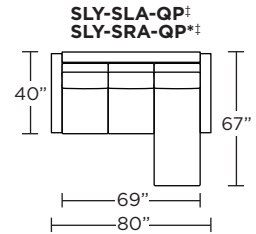

Leg height is 4"

Please use actual leather, fabric, Crypton®, Sunbrella® and Ultrasuede® swatches when specifying furniture as the colors shown may vary due to the printing process.

Note: Seat depth includes cushion overhang which may be up to 1"

SULLEY

SLY-STO-DW•

SLY-STO-DW•

**SLY-OTO-ST
SLY-STO-ST•**

**SLY-OTO-ST
SLY-STO-ST•**

* Picture shows left arm seated. Please specify left or right arm seated when ordering.

All orders are in seated position.

† Dotted lines for Queen Plus sizes indicates the number of seats.

All dimensions are approximate and subject to change.

‡ Chaise lifts up to reveal hidden storage space. • Storage