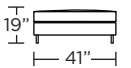

Leg height is 4"

Please use actual leather, fabric, Crypton®, Sunbrella® and Ultrasuede® swatches when specifying furniture as the colors shown may vary due to the printing process.

Note: Seat depth includes cushion overhang which may be up to 1"

SULLEY

SLY-STO-DW•

SLY-STO-DW•

**SLY-OTO-ST
SLY-STO-ST•**

**SLY-OTO-ST
SLY-STO-ST•**

* Picture shows left arm seated. Please specify left or right arm seated when ordering.

All orders are in seated position.

† Dotted lines for Queen Plus sizes indicates the number of seats.

All dimensions are approximate and subject to change.

‡ Chaise lifts up to reveal hidden storage space. • Storage