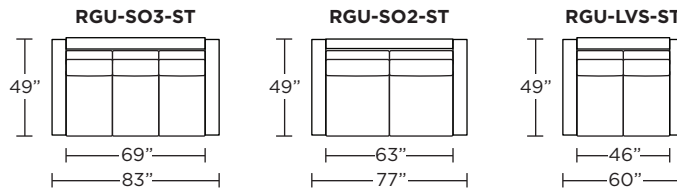

Standard Comfort Sleeper®

Features:

- Featuring the patented Tiffany 24/7™ platform sleep system
- Room to stretch out with true 80 inches of bedroom-length sleeping surface
- Ultimate comfort on five inches of plush, high-density foam mattress
- Under-sofa dust covers keeps dust and dirt from ever touching the mattress
- Zero wall clearance
- Quick-ship delivery
- Single-needle top-stitch
- High-density, high-resiliency foam seat cushions
- Loose back and seat cushions
- Lifetime warranty on frame
- 10-year mechanism warranty

Leg height is 2"

Please use actual leather, fabric, Crypton®, Sunbrella® and Ultrasuede® swatches when specifying furniture as the colors shown may vary due to the printing process.

Note: Seat depth includes cushion overhang which may be up to 1"

* Picture shows left arm seated. Please specify left or right arm seated when ordering.

All orders are in seated position.

† Dotted lines for Queen Plus sizes indicates the number of seats.

All dimensions are approximate and subject to change.