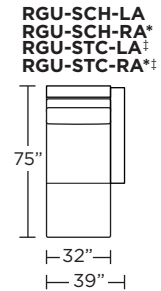

Standard Comfort Sleeper®

Features:

- Featuring the patented Tiffany 24/7™ platform sleep system
- Room to stretch out with true 80 inches of bedroom-length sleeping surface
- Ultimate comfort on five inches of plush, high-density foam mattress
- Under-sofa dust covers keeps dust and dirt from ever touching the mattress
- Zero wall clearance
- Quick-ship delivery
- Single-needle top-stitch
- High-density, high-resiliency foam seat cushions
- Loose back and seat cushions
- Lifetime warranty on frame
- 10-year mechanism warranty

Leg height is 2"

Please use actual leather, fabric, Crypton®, Sunbrella® and Ultrasuede® swatches when specifying furniture as the colors shown may vary due to the printing process.

Note: Seat depth includes cushion overhang which may be up to 1"

* Picture shows left arm seated. Please specify left or right arm seated when ordering.

All orders are in seated position.

† Dotted lines for Queen Plus sizes indicates the number of seats.

All dimensions are approximate and subject to change.