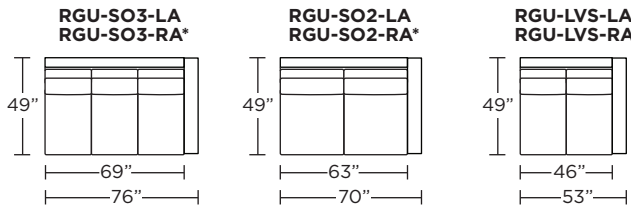

Standard Comfort Sleeper®

Features:

- Featuring the patented Tiffany 24/7™ platform sleep system
- Room to stretch out with true 80 inches of bedroom-length sleeping surface
- Ultimate comfort on five inches of plush, high-density foam mattress
- Under-sofa dust covers keeps dust and dirt from ever touching the mattress
- Zero wall clearance
- Quick-ship delivery
- Single-needle top-stitch
- High-density, high-resiliency foam seat cushions
- Loose back and seat cushions
- Lifetime warranty on frame
- 10-year mechanism warranty

Leg height is 2"

Please use actual leather, fabric, Crypton®, Sunbrella® and Ultrasuede® swatches when specifying furniture as the colors shown may vary due to the printing process.

Note: Seat depth includes cushion overhang which may be up to 1"

* Picture shows left arm seated. Please specify left or right arm seated when ordering.

All orders are in seated position.

† Dotted lines for Queen Plus sizes indicates the number of seats.

All dimensions are approximate and subject to change.