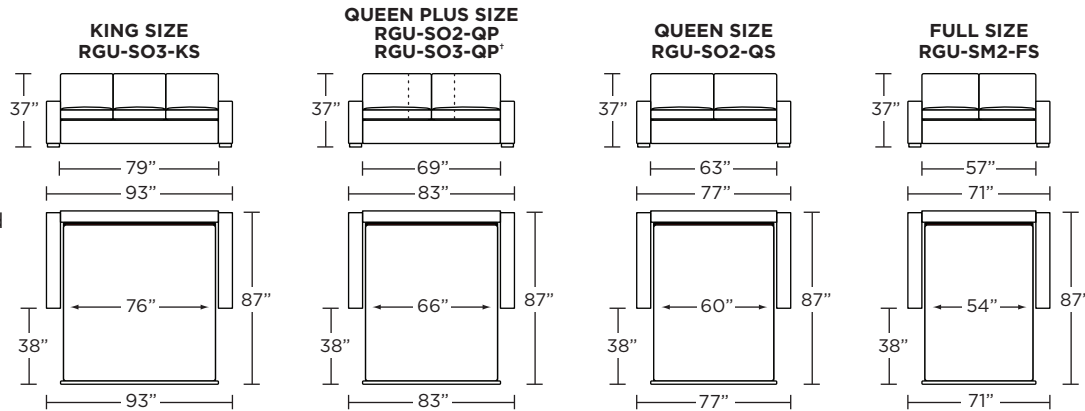

Standard Comfort Sleeper®

Features:

- Featuring the patented Tiffany 24/7™ platform sleep system
- Room to stretch out with true 80 inches of bedroom-length sleeping surface
- Ultimate comfort on five inches of plush, high-density foam mattress
- Under-sofa dust covers keeps dust and dirt from ever touching the mattress
- Zero wall clearance
- Quick-ship delivery
- Single-needle top-stitch
- High-density, high-resiliency foam seat cushions
- Loose back and seat cushions
- Lifetime warranty on frame
- 10-year mechanism warranty

Leg height is 2"

Please use actual leather, fabric, Crypton®, Sunbrella® and Ultrasuede® swatches when specifying furniture as the colors shown may vary due to the printing process.

Note: Seat depth includes cushion overhang which may be up to 1"

* Picture shows left arm seated. Please specify left or right arm seated when ordering.

All orders are in seated position.

† Dotted lines for Queen Plus sizes indicates the number of seats.

All dimensions are approximate and subject to change.