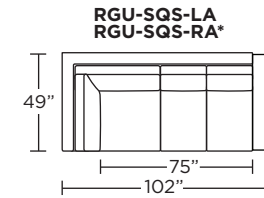

Standard Comfort Sleeper®

Features:

- Featuring the patented Tiffany 24/7™ platform sleep system
- Room to stretch out with true 80 inches of bedroom-length sleeping surface
- Ultimate comfort on five inches of plush, high-density foam mattress
- Under-sofa dust covers keeps dust and dirt from ever touching the mattress
- Zero wall clearance
- Quick-ship delivery
- Single-needle top-stitch
- High-density, high-resiliency foam seat cushions
- Loose back and seat cushions
- Lifetime warranty on frame
- 10-year mechanism warranty

Leg height is 2"

Please use actual leather, fabric, Crypton®, Sunbrella® and Ultrasuede® swatches when specifying furniture as the colors shown may vary due to the printing process.

Note: Seat depth includes cushion overhang which may be up to 1"

* Picture shows left arm seated. Please specify left or right arm seated when ordering.

All orders are in seated position.

† Dotted lines for Queen Plus sizes indicates the number of seats.

All dimensions are approximate and subject to change.