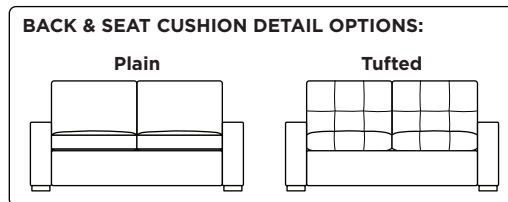

Standard Comfort Sleeper®

Features:

- Featuring the patented Tiffany 24/7™ platform sleep system
- Room to stretch out with true 80 inches of bedroom-length sleeping surface
- Ultimate comfort on five inches of plush, high-density foam mattress
- Under-sofa dust covers keeps dust and dirt from ever touching the mattress
- Zero wall clearance
- Quick-ship delivery
- Single-needle top-stitch
- High-density, high-resiliency foam seat cushions
- Loose back and seat cushions
- Lifetime warranty on frame
- 10-year mechanism warranty

Leg height is 2"

Please use actual leather, fabric, Crypton®, Sunbrella® and Ultrasuede® swatches when specifying furniture as the colors shown may vary due to the printing process.

Note: Seat depth includes cushion overhang which may be up to 1"