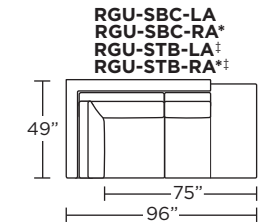

Leg height is 2"

Please use actual leather, fabric, Crypton®, Sunbrella® and Ultrasuede® swatches when specifying furniture as the colors shown may vary due to the printing process.

Note: Seat depth includes cushion overhang which may be up to 1"

* Picture shows left arm seated. Please specify left or right arm seated when ordering.

All orders are in seated position.

† Dotted lines for Queen Plus sizes indicates the number of seats.

All dimensions are approximate and subject to change.