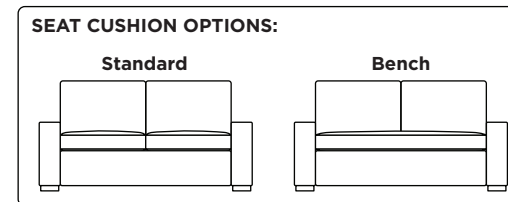

Standard Comfort Sleeper®

Features:

- Featuring the patented Tiffany 24/7™ platform sleep system
- Room to stretch out with true 80 inches of bedroom-length sleeping surface
- Ultimate comfort on five inches of plush, high-density foam mattress
- Under-sofa dust covers keeps dust and dirt from ever touching the mattress
- Zero wall clearance
- Quick-ship delivery
- Single-needle top-stitch
- High-density, high-resiliency foam seat cushions
- Loose back and seat cushions
- Lifetime warranty on frame
- 10-year mechanism warranty

Leg height is 2"

Please use actual leather, fabric, Crypton®, Sunbrella® and Ultrasuede® swatches when specifying furniture as the colors shown may vary due to the printing process.

Note: Seat depth includes cushion overhang which may be up to 1"

* Picture shows left arm seated. Please specify left or right arm seated when ordering.

All orders are in seated position.

† Dotted lines for Queen Plus sizes indicates the number of seats.

All dimensions are approximate and subject to change.