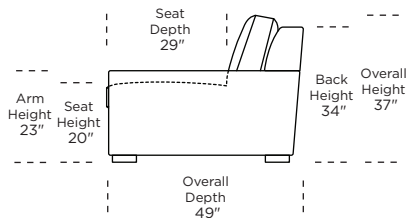

Standard Comfort Sleeper®

Features:

- Featuring the patented Tiffany 24/7™ platform sleep system
- Room to stretch out with true 80 inches of bedroom-length sleeping surface
- Ultimate comfort on five inches of plush, high-density foam mattress
- Under-sofa dust covers keeps dust and dirt from ever touching the mattress
- Zero wall clearance
- Quick-ship delivery
- Single-needle top-stitch
- High-density, high-resiliency foam seat cushions
- Loose back and seat cushions
- Lifetime warranty on frame
- 10-year mechanism warranty

Leg height is 2"

Please use actual leather, fabric, Crypton®, Sunbrella® and Ultrasuede® swatches when specifying furniture as the colors shown may vary due to the printing process.

Note: Seat depth includes cushion overhang which may be up to 1"

* Picture shows left arm seated. Please specify left or right arm seated when ordering.

All orders are in seated position.

† Dotted lines for Queen Plus sizes indicates the number of seats.

All dimensions are approximate and subject to change.