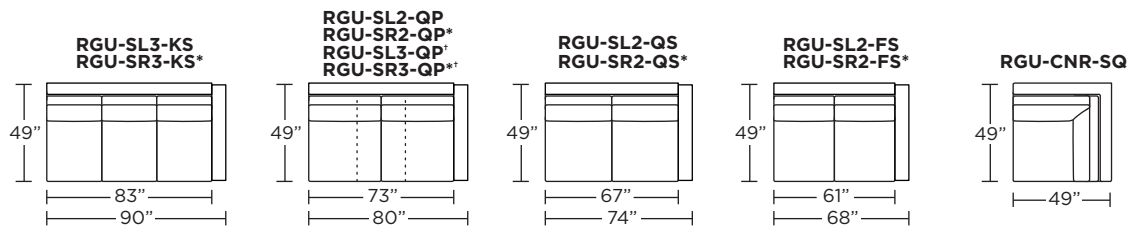

Standard Comfort Sleeper®

Features:

- Featuring the patented Tiffany 24/7™ platform sleep system
- Room to stretch out with true 80 inches of bedroom-length sleeping surface
- Ultimate comfort on five inches of plush, high-density foam mattress
- Under-sofa dust covers keeps dust and dirt from ever touching the mattress
- Zero wall clearance
- Quick-ship delivery
- Single-needle top-stitch
- High-density, high-resiliency foam seat cushions
- Loose back and seat cushions
- Lifetime warranty on frame
- 10-year mechanism warranty

Leg height is 2"

Please use actual leather, fabric, Crypton®, Sunbrella® and Ultrasuede® swatches when specifying furniture as the colors shown may vary due to the printing process.

Note: Seat depth includes cushion overhang which may be up to 1"

* Picture shows left arm seated. Please specify left or right arm seated when ordering.

All orders are in seated position.

† Dotted lines for Queen Plus sizes indicates the number of seats.

All dimensions are approximate and subject to change.