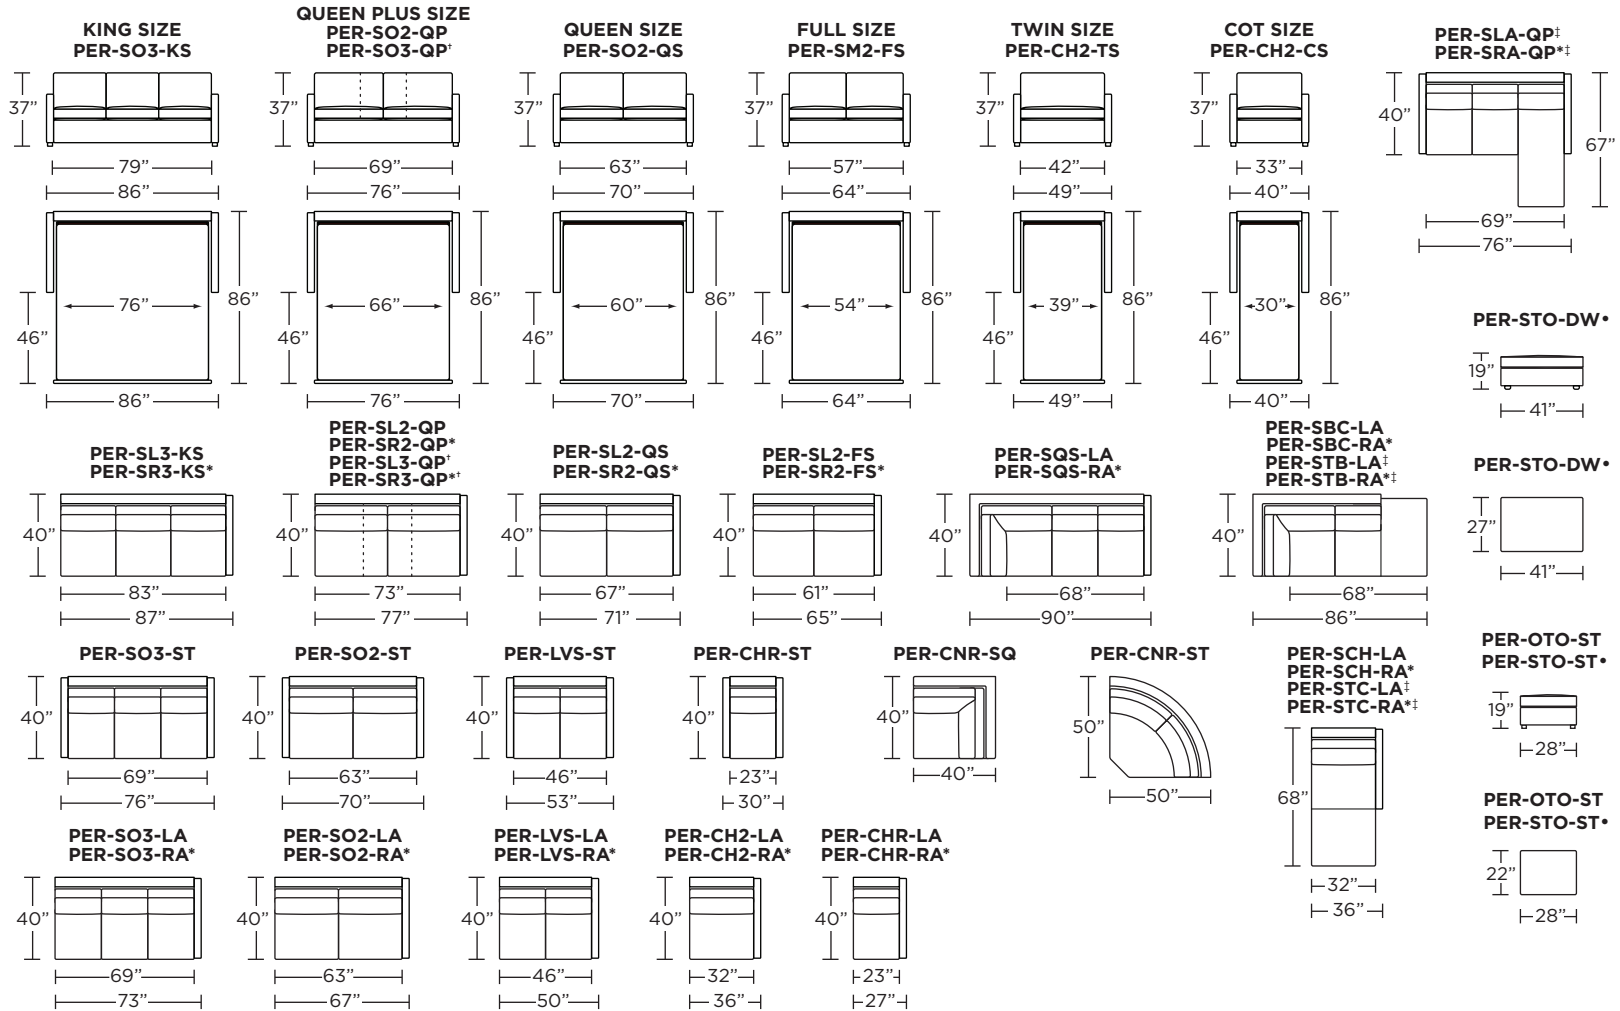

Standard Comfort Sleeper®

Features:

- Featuring the patented Tiffany 24/7™ platform sleep system
- Room to stretch out with true 80 inches of bedroom-length sleeping surface
- Ultimate comfort on five inches of plush, high-density foam mattress
- Under-sofa dust covers keeps dust and dirt from ever touching the mattress
- Zero wall clearance
- Quick-ship delivery
- Single-needle top-stitch
- High-density, high-resiliency foam seat cushions
- Loose back and seat cushions
- Lifetime warranty on frame
- 10-year mechanism warranty

Leg height is 2"

Please use actual leather, fabric, Crypton®, Sunbrella® and Ultrasuede® swatches when specifying furniture as the colors shown may vary due to the printing process.

Note: Seat depth includes cushion overhang which may be up to 1"

* Picture shows left arm seated. Please specify left or right arm seated when ordering.

All orders are in seated position.

† Dotted lines for Queen Plus sizes indicates the number of seats.

All dimensions are approximate and subject to change.

‡ Chaise lifts up to reveal hidden storage space. • Storage