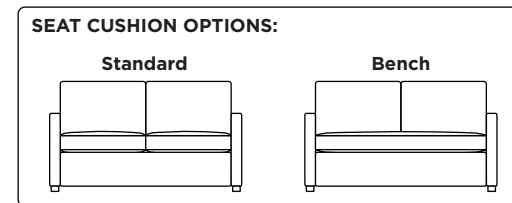

Standard Comfort Sleeper®

Features:

- Featuring the patented Tiffany 24/7™ platform sleep system
- Room to stretch out with true 80 inches of bedroom-length sleeping surface
- Ultimate comfort on five inches of plush, high-density foam mattress
- Under-sofa dust covers keeps dust and dirt from ever touching the mattress
- Zero wall clearance
- Quick-ship delivery
- Single-needle top-stitch
- High-density, high-resiliency foam seat cushions
- Loose back and seat cushions
- Lifetime warranty on frame
- 10-year mechanism warranty

Leg height is 2"

Please use actual leather, fabric, Crypton®, Sunbrella® and Ultrasuede® swatches when specifying furniture as the colors shown may vary due to the printing process.

Note: Seat depth includes cushion overhang which may be up to 1"

* Picture shows left arm seated. Please specify left or right arm seated when ordering.

All orders are in seated position.

† Dotted lines for Queen Plus sizes indicates the number of seats.

All dimensions are approximate and subject to change.