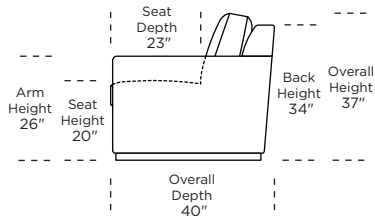

Standard Comfort Sleeper®

Features:

- Featuring the patented Tiffany 24/7™ platform sleep system
- Room to stretch out with true 80 inches of bedroom-length sleeping surface
- Ultimate comfort on five inches of plush, high-density foam mattress
- Under-sofa dust covers keeps dust and dirt from ever touching the mattress
- Zero wall clearance
- Quick-ship delivery
- Single-needle top-stitch
- High-density, high-resiliency foam seat cushions
- Loose back and seat cushions
- Lifetime warranty on frame
- 10-year mechanism warranty

Leg height is 2"

Please use actual leather, fabric, Crypton®, Sunbrella® and Ultrasuede® swatches when specifying furniture as the colors shown may vary due to the printing process.

Note: Seat depth includes cushion overhang which may be up to 1"

* Picture shows left arm seated. Please specify left or right arm seated when ordering.

All orders are in seated position.

† Dotted lines for Queen Plus sizes indicates the number of seats.

All dimensions are approximate and subject to change.