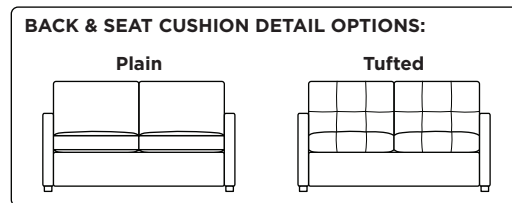

Standard Comfort Sleeper®

Features:

- Featuring the patented Tiffany 24/7™ platform sleep system
- Room to stretch out with true 80 inches of bedroom-length sleeping surface
- Ultimate comfort on five inches of plush, high-density foam mattress
- Under-sofa dust covers keeps dust and dirt from ever touching the mattress
- Zero wall clearance
- Quick-ship delivery
- Single-needle top-stitch
- High-density, high-resiliency foam seat cushions
- Loose back and seat cushions
- Lifetime warranty on frame
- 10-year mechanism warranty

Leg height is 2"

Please use actual leather, fabric, Crypton®, Sunbrella® and Ultrasuede® swatches when specifying furniture as the colors shown may vary due to the printing process.

Note: Seat depth includes cushion overhang which may be up to 1"

* Picture shows left arm seated. Please specify left or right arm seated when ordering.

All orders are in seated position.

† Dotted lines for Queen Plus sizes indicates the number of seats.

All dimensions are approximate and subject to change.