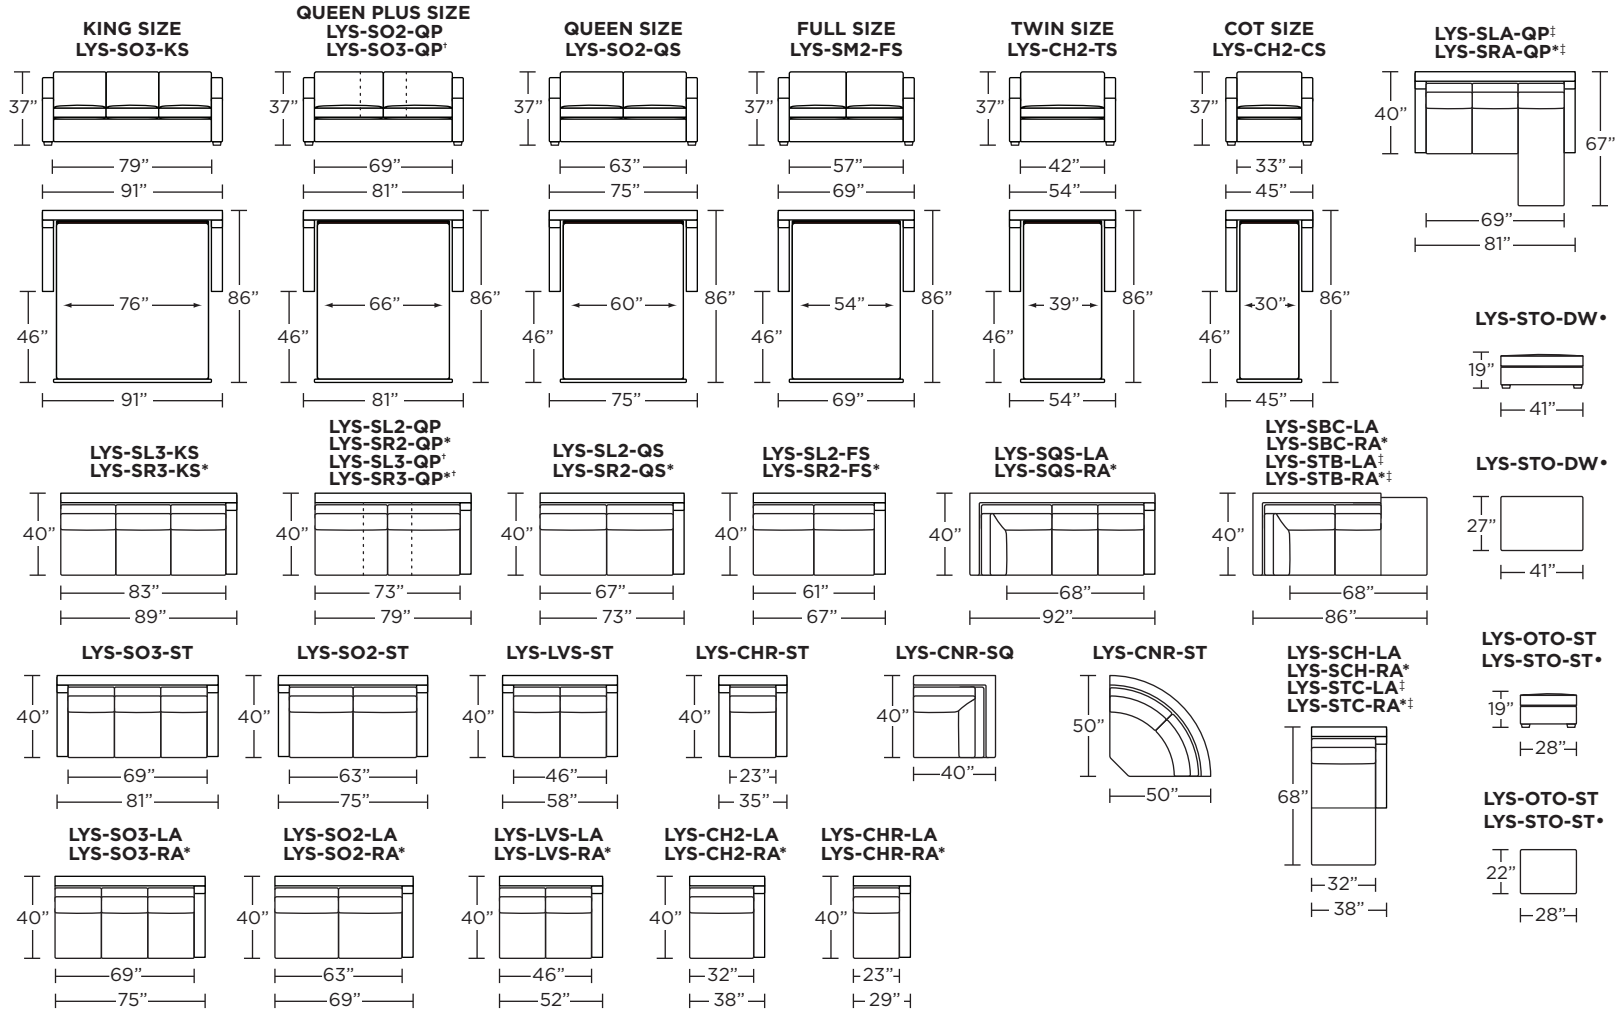

Standard Comfort Sleeper®

Features:

- Featuring the patented Tiffany 24/7™ platform sleep system
- Room to stretch out with true 80 inches of bedroom-length sleeping surface
- Ultimate comfort on five inches of plush, high-density foam mattress
- Under-sofa dust covers keeps dust and dirt from ever touching the mattress
- Zero wall clearance
- Quick-ship delivery
- Single-needle top-stitch
- High-density, high-resiliency foam seat cushions
- Loose back and seat cushions
- Lifetime warranty on frame
- 10-year mechanism warranty

Leg height is 2"

Please use actual leather, fabric, Crypton®, Sunbrella® and Ultrasuede® swatches when specifying furniture as the colors shown may vary due to the printing process.

Note: Seat depth includes cushion overhang which may be up to 1"

* Picture shows left arm seated. Please specify left or right arm seated when ordering.
 † Dotted lines for Queen Plus sizes indicates the number of seats.
 ‡ Chaise lifts up to reveal hidden storage space. • Storage