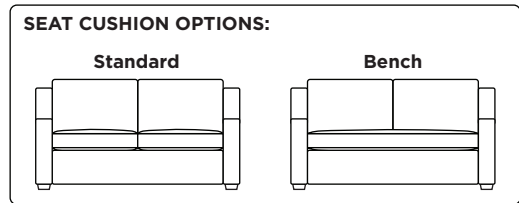

Standard Comfort Sleeper®

Features:

- Featuring the patented Tiffany 24/7™ platform sleep system
- Room to stretch out with true 80 inches of bedroom-length sleeping surface
- Ultimate comfort on five inches of plush, high-density foam mattress
- Under-sofa dust covers keeps dust and dirt from ever touching the mattress
- Zero wall clearance
- Quick-ship delivery
- Single-needle top-stitch
- High-density, high-resiliency foam seat cushions
- Loose back and seat cushions
- Lifetime warranty on frame
- 10-year mechanism warranty

Leg height is 2"

Please use actual leather, fabric, Crypton®, Sunbrella® and Ultrasuede® swatches when specifying furniture as the colors shown may vary due to the printing process.

Note: Seat depth includes cushion overhang which may be up to 1"

* Picture shows left arm seated. Please specify left or right arm seated when ordering.
 † Dotted lines for Queen Plus sizes indicates the number of seats.
 ‡ Chaise lifts up to reveal hidden storage space. • Storage