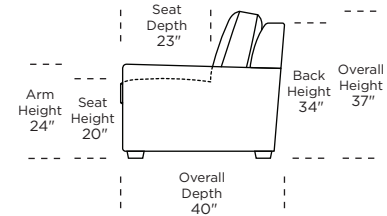

Standard Comfort Sleeper®

Features:

- Featuring the patented Tiffany 24/7™ platform sleep system
- Room to stretch out with true 80 inches of bedroom-length sleeping surface
- Ultimate comfort on five inches of plush, high-density foam mattress
- Under-sofa dust covers keeps dust and dirt from ever touching the mattress
- Zero wall clearance
- Quick-ship delivery
- Single-needle top-stitch
- High-density, high-resiliency foam seat cushions
- Loose back and seat cushions
- Lifetime warranty on frame
- 10-year mechanism warranty

Leg height is 2"

Please use actual leather, fabric, Crypton®, Sunbrella® and Ultrasuede® swatches when specifying furniture as the colors shown may vary due to the printing process.

Note: Seat depth includes cushion overhang which may be up to 1"

* Picture shows left arm seated. Please specify left or right arm seated when ordering.
 † Dotted lines for Queen Plus sizes indicates the number of seats.
 ‡ Chaise lifts up to reveal hidden storage space. • Storage