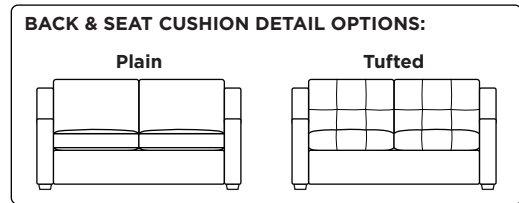

Standard Comfort Sleeper®

Features:

- Featuring the patented Tiffany 24/7™ platform sleep system
- Room to stretch out with true 80 inches of bedroom-length sleeping surface
- Ultimate comfort on five inches of plush, high-density foam mattress
- Under-sofa dust covers keeps dust and dirt from ever touching the mattress
- Zero wall clearance
- Quick-ship delivery
- Single-needle top-stitch
- High-density, high-resiliency foam seat cushions
- Loose back and seat cushions
- Lifetime warranty on frame
- 10-year mechanism warranty

Leg height is 2"

Please use actual leather, fabric, Crypton®, Sunbrella® and Ultrasuede® swatches when specifying furniture as the colors shown may vary due to the printing process.

Note: Seat depth includes cushion overhang which may be up to 1"

* Picture shows left arm seated. Please specify left or right arm seated when ordering.
 † Dotted lines for Queen Plus sizes indicates the number of seats.
 ‡ Chaise lifts up to reveal hidden storage space. • Storage