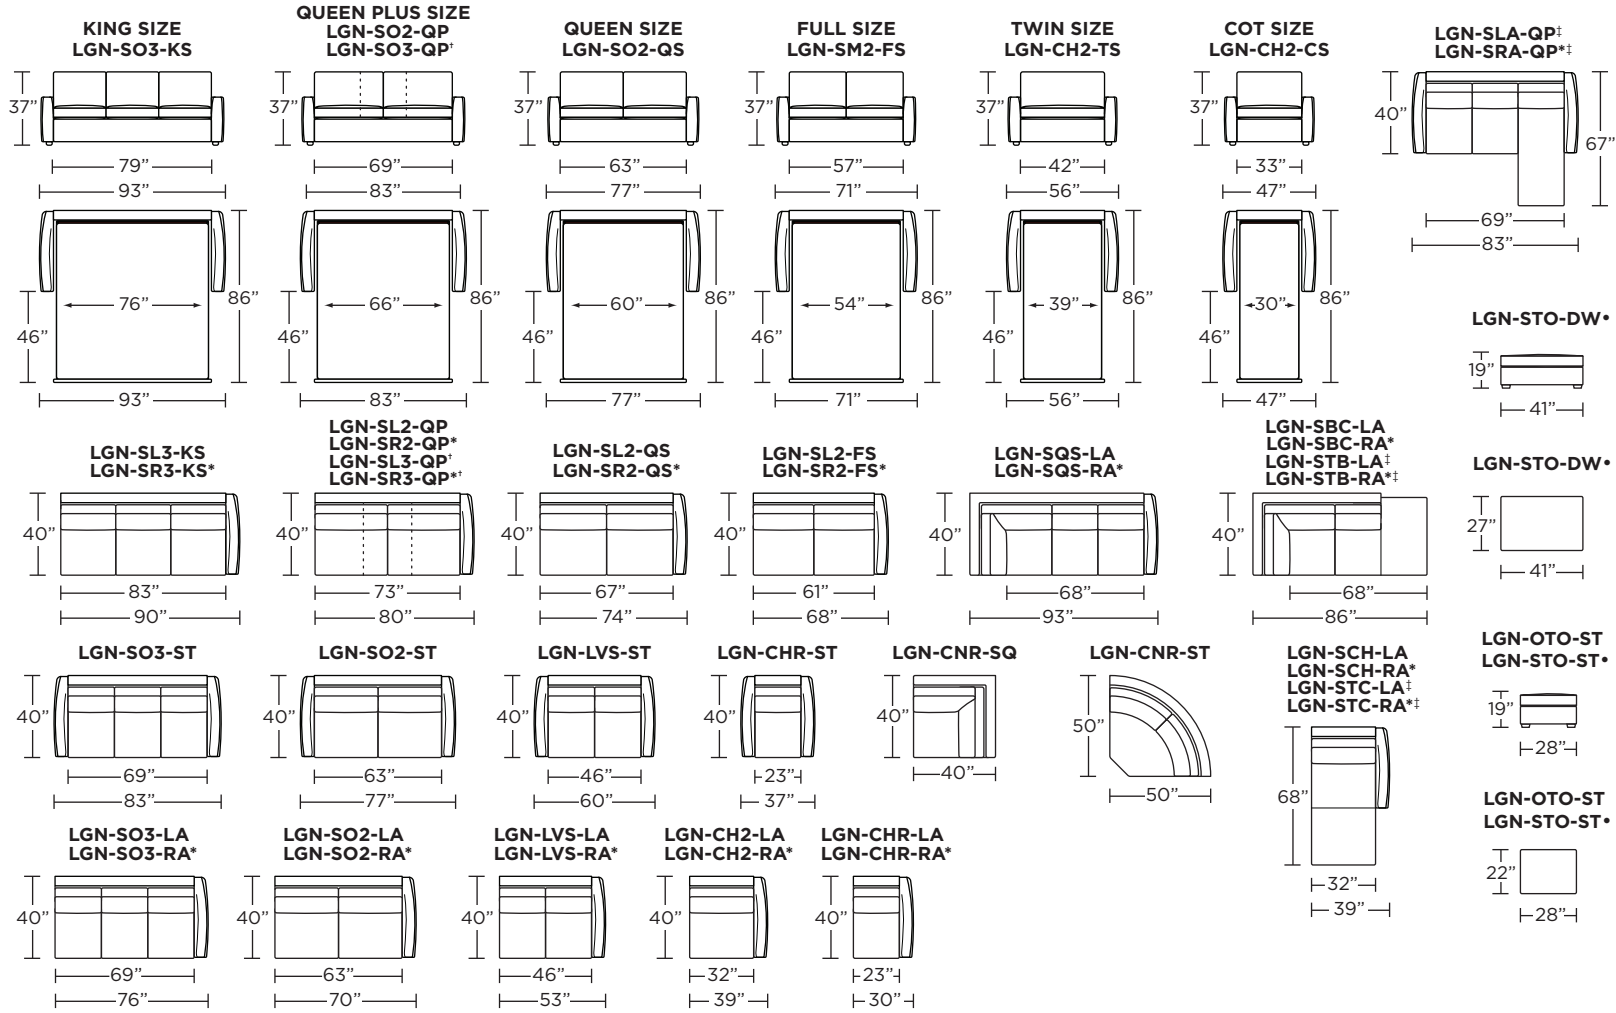

Standard Comfort Sleeper®

Features:

- Featuring the patented Tiffany 24/7™ platform sleep system
- Room to stretch out with true 80 inches of bedroom-length sleeping surface
- Ultimate comfort on five inches of plush, high-density foam mattress
- Under-sofa dust covers keeps dust and dirt from ever touching the mattress
- Zero wall clearance
- Quick-ship delivery
- Single-needle top-stitch
- High-density, high-resiliency foam seat cushions
- Loose back and seat cushions
- Lifetime warranty on frame
- 10-year mechanism warranty

Leg height is 2" (Hidden Leg)

Please use actual leather, fabric, Crypton®, Sunbrella® and Ultrasuede® swatches when specifying furniture as the colors shown may vary due to the printing process.

Note: Seat depth includes cushion overhang which may be up to 1"

* Picture shows left arm seated. Please specify left or right arm seated when ordering.

All orders are in seated position.

† Dotted lines for Queen Plus sizes indicates the number of seats.

All dimensions are approximate and subject to change.