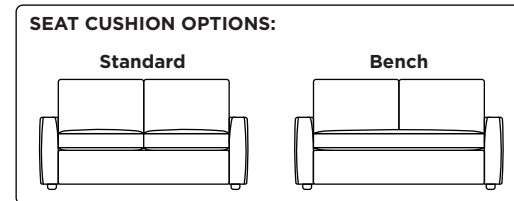

Standard Comfort Sleeper®

Features:

- Featuring the patented Tiffany 24/7™ platform sleep system
- Room to stretch out with true 80 inches of bedroom-length sleeping surface
- Ultimate comfort on five inches of plush, high-density foam mattress
- Under-sofa dust covers keeps dust and dirt from ever touching the mattress
- Zero wall clearance
- Quick-ship delivery
- Single-needle top-stitch
- High-density, high-resiliency foam seat cushions
- Loose back and seat cushions
- Lifetime warranty on frame
- 10-year mechanism warranty

Leg height is 2" (Hidden Leg)

Please use actual leather, fabric, Crypton®, Sunbrella® and Ultrasuede® swatches when specifying furniture as the colors shown may vary due to the printing process.

Note: Seat depth includes cushion overhang which may be up to 1"

* Picture shows left arm seated. Please specify left or right arm seated when ordering.

All orders are in seated position.

† Dotted lines for Queen Plus sizes indicates the number of seats.

All dimensions are approximate and subject to change.