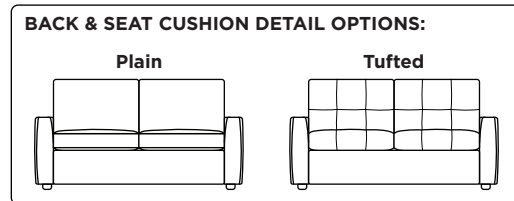

Standard Comfort Sleeper®

Features:

- Featuring the patented Tiffany 24/7™ platform sleep system
- Room to stretch out with true 80 inches of bedroom-length sleeping surface
- Ultimate comfort on five inches of plush, high-density foam mattress
- Under-sofa dust covers keeps dust and dirt from ever touching the mattress
- Zero wall clearance
- Quick-ship delivery
- Single-needle top-stitch
- High-density, high-resiliency foam seat cushions
- Loose back and seat cushions
- Lifetime warranty on frame
- 10-year mechanism warranty

Mattress Options:

- HiPerform with Crypton® ticking
- Cooling Gel
- Tempur-Pedic®

Options:

- High-density, high-resiliency foam seat cushions encased in down and down back cushions available
- Bench seat cushion
- Tufted back and seat cushion decorative detail
- Ottomans available with casters

Leg height is 2" (Hidden Leg)

Please use actual leather, fabric, Crypton®, Sunbrella® and Ultrasuede® swatches when specifying furniture as the colors shown may vary due to the printing process.

Note: Seat depth includes cushion overhang which may be up to 1"

* Picture shows left arm seated. Please specify left or right arm seated when ordering.

All orders are in seated position.

† Dotted lines for Queen Plus sizes indicates the number of seats.

All dimensions are approximate and subject to change.