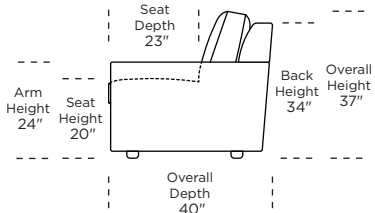

Standard Comfort Sleeper®

Features:

- Featuring the patented Tiffany 24/7™ platform sleep system
- Room to stretch out with true 80 inches of bedroom-length sleeping surface
- Ultimate comfort on five inches of plush, high-density foam mattress
- Under-sofa dust covers keeps dust and dirt from ever touching the mattress
- Zero wall clearance
- Quick-ship delivery
- Single-needle top-stitch
- High-density, high-resiliency foam seat cushions
- Loose back and seat cushions
- Lifetime warranty on frame
- 10-year mechanism warranty

Leg height is 2" (Hidden Leg)

Please use actual leather, fabric, Crypton®, Sunbrella® and Ultrasuede® swatches when specifying furniture as the colors shown may vary due to the printing process.

Note: Seat depth includes cushion overhang which may be up to 1"

* Picture shows left arm seated. Please specify left or right arm seated when ordering.

All orders are in seated position.

† Dotted lines for Queen Plus sizes indicates the number of seats.

All dimensions are approximate and subject to change.